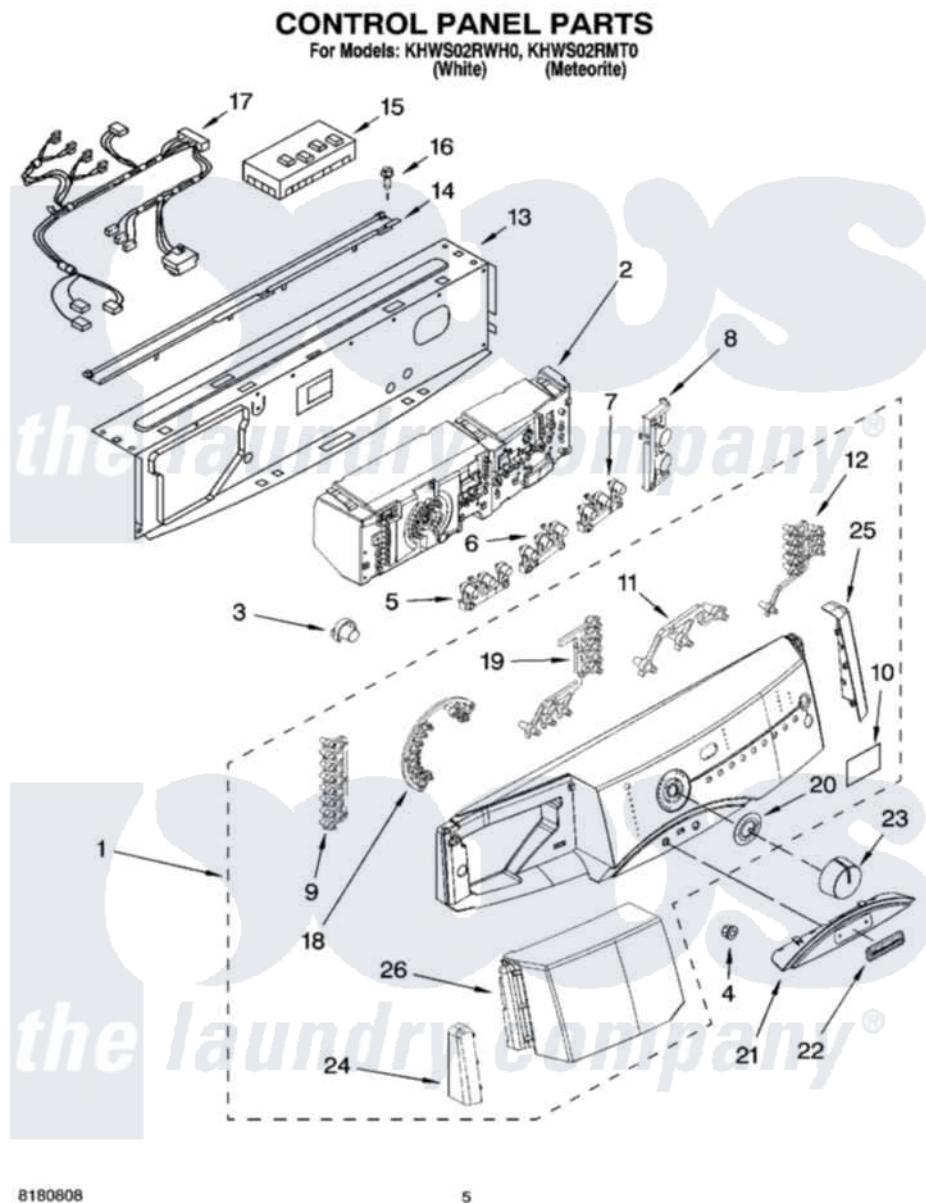

Whirlpool KHWS02RWH0 03 - CONTROL PANEL PARTS

Whirlpool Residential Whirlpool KHWS02RWH0 Washer Parts Parts Diagram 03 - CONTROL PANEL PARTS
Click on the part number to view part

Item	Original Part Number	Replaced By	Status	Part Description
1	8182597			Panel, Control
"	8182626			Panel, Control
2	8182150			User Interface
3	8182601			Button, Power
"	8182177			Button, Power
4	8182183	2004333		Nut
5	8182604			Button Set, Left
"	8182178			Button Set, Left
6	8182603			Button Set, Middle
"	8182179			Button Set, Middle
7	8182602			Button Set, Right
"	8182176			Button Set, Right
8	8182180			Button Set, Start
9	8182166			Light, Indicator
10	8182170			Window, Display
11	8182168			Light, Indicator

12	8182167		Light, Indicator
13	8182224	Not Available	Brace, Front Top
14	8181640	8182800	Channel, Water
15	8182774	W10137702	Microcomputer, Machine Control
16	8181756	488729	Screw
17	8182212		Harness, Wiring
18	8182165		Light, Indicator
19	8182169		Light, Indicator
20	8182171		Bezel, Knob
21	8182181		Overlay, Door
22	8182182	9707516	Medallion
23	8182175	W10163301	Knob, Control
24	8182599		Endcap, Left
"	8182174	Not Available	Endcap, Left (Meteorite)
25	8182600		Endcap, Right
"	8182164		Endcap, Right
26	8182598	Not Available	Handle, Drawer (Includes Illus. 24) (White)
"	8182172	Not Available	Handle, Drawer (Includes Illus. 24) (Meteorite)