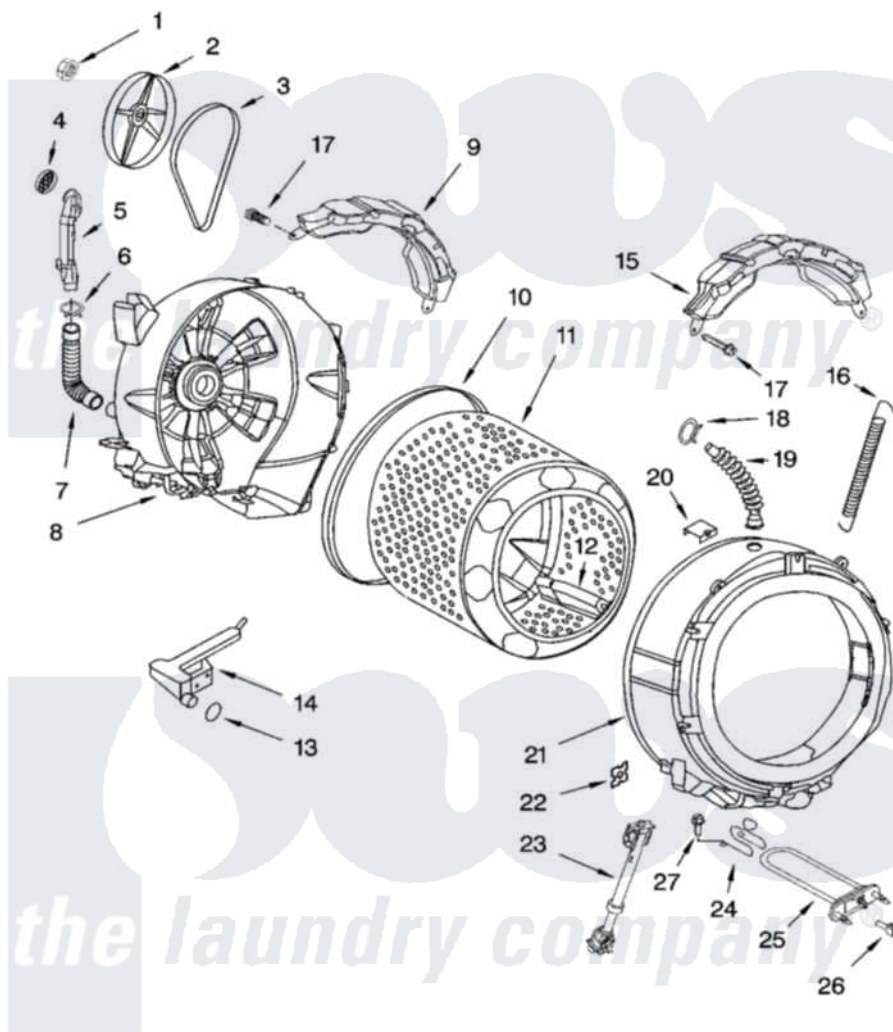

# Whirlpool KHWS02RWH0 05 - TUB AND BASKET PARTS

## TUB AND BASKET PARTS

For Models: KHWS02RWH0, KHWS02RMT0  
(White) (Meteorite)

8180808

9

Whirlpool Residential Whirlpool KHWS02RWH0 Washer Parts Parts Diagram 05 - TUB AND BASKET PARTS

[Click on the part number to view part](#)

Item	Original Part Number	Replaced By	Status	Part Description
1	8182132	<a href="#">W10283361</a>		Nut, Pulley
2	<a href="#">8182650</a>			Pulley
3	8182633	<a href="#">W10388414</a>		Belt
4	<a href="#">8181745</a>			Grid, Ventilation
5	<a href="#">8181744</a>			Pipe, Ventilation
6	8181746	<a href="#">W10208156</a>		Clamp
7	<a href="#">8181743</a>			Hose, Exhaust
8	8181666	<a href="#">W10253866</a>		Tub-Outer
9	<a href="#">8181644</a>			Counterweight, Rear
10	<a href="#">8181673</a>			Gasket, Tub
11	8182247	<a href="#">W10269756</a>		Basket
12	<a href="#">8182233</a>			Baffle, Basket
13	8181748	<a href="#">W10250553</a>		O-Ring, Air Trap
14	<a href="#">8181731</a>			Airtrap
15	8181645	<a href="#">W10008880</a>		Counterweight, Front
16	8181762	<a href="#">8182814</a>		Spring, Suspension

17	8181647	<a href="#">W10182109</a>	Screw-Kit
18	8181742	<a href="#">3367052</a>	Clamp, Hose
19	<a href="#">8181794</a>		Hose, Tub To Dispenser
20	8181667	<a href="#">8540092</a>	Clamp, Tub
21	8181665	<a href="#">285981</a>	Tub-Outer
22	8181648	<a href="#">8182512</a>	Nut, Push-In
23	8181646	<a href="#">8182703</a>	Shock Absorber
24	8181686	<a href="#">W10250558</a>	Bracket, Heater Support
25	<a href="#">8182666</a>		Element, Heating
26	<a href="#">8181705</a>		Ntc
27	8181687	<a href="#">8182214</a>	Screw
"	N/A	Not Available	FOLLOWING PARTS NOT ILLUSTRATED
"	8182126	<a href="#">3196427</a>	Screw