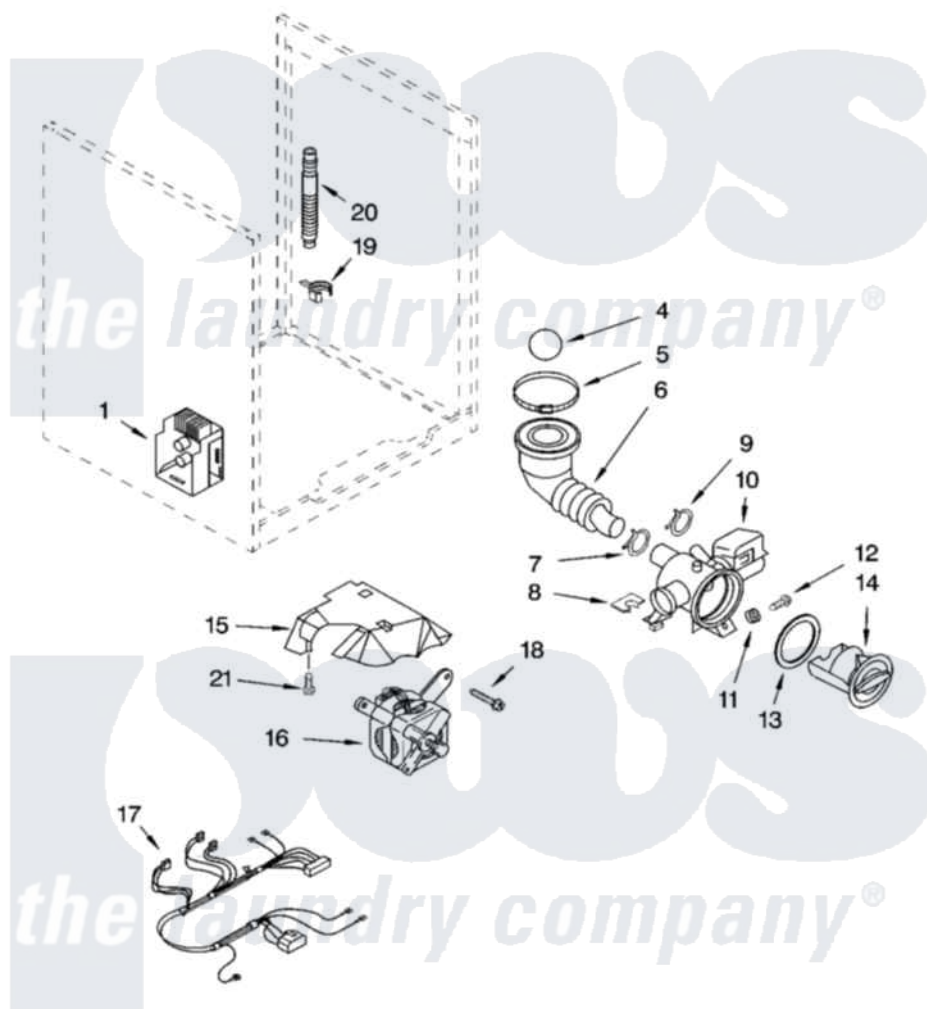

# Whirlpool KHWS02RWH0 06 - PUMP AND MOTOR PARTS, OPTIONAL PARTS (NOT INCLUDED)

## PUMP AND MOTOR PARTS

For Models: KHWS02RWH0, KHWS02RMT0  
(White) (Meteorite)

8180808

11

Whirlpool [Residential Whirlpool KHWS02RWH0 Washer Parts](#) Parts Diagram 06 - PUMP AND MOTOR PARTS, OPTIONAL PARTS (NOT INCLUDED)  
Click on the part number to view part

Item	Original Part Number	Replaced By	Status	Part Description
1	<a href="#">8182706</a>			Control Unit
4	8181733	<a href="#">W10121657</a>		Ball
5	8181734	<a href="#">696392</a>		Hose Clamp
6	<a href="#">8181732</a>			Hose, Tub To Pump
7	8181753	<a href="#">285655</a>		Clamp, Hose
8	8181786	<a href="#">280181</a>		Grommet
9	8181752	<a href="#">3367052</a>		Clamp, Hose
10	8181684	<a href="#">280187</a>		Pump-Water
11	8181787	<a href="#">280182</a>		Grommet
12	<a href="#">8181780</a>			Screw
13	<a href="#">8181736</a>			Seal, Filter Cap
14	<a href="#">8181735</a>			Cap, Filter
15	<a href="#">8181766</a>			Cover, Motor
16	8181682	<a href="#">8182793</a>		Motor, Drive
17	8181782	<a href="#">W10137867</a>		Harns-Wire

18	8181761	<a href="#">W10128585</a>	Bolt, Motor
19	8181755	<a href="#">8182209</a>	Retainer, Drain Hose
20	8181740	<a href="#">W10003250</a>	Hose, Drain-Inner
21	8181757	<a href="#">3186940</a>	Screw
	<a href="#">72017</a>		Paint, Touch-Up
"	4396603	<a href="#">W10202939</a>	Paint, Touch-Up
"	<a href="#">350938</a>		Paint, Pressurized Spray B
"	<a href="#">350930</a>		Paint, Pressurized Spray B
"	<a href="#">799344</a>		Paint, Touch-Up )
"	N/A	Not Available	ACCESSORY PARTS
"	<a href="#">285863</a>		Water System Parts