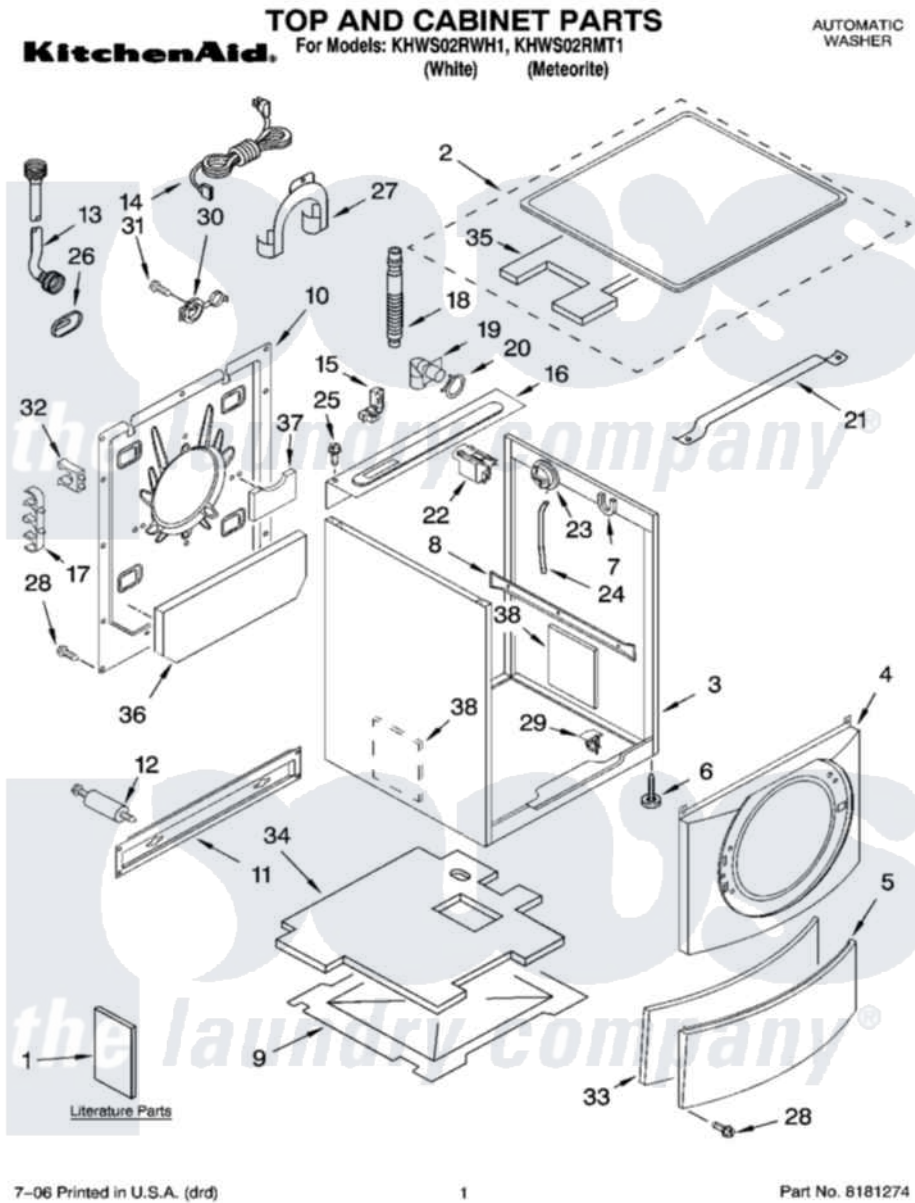

Whirlpool KHWS02RWH1 01 - TOP AND CABINET PARTS

Whirlpool Residential Whirlpool KHWS02RWH1 Washer Parts Parts Diagram 01 - TOP AND CABINET PARTS
 Click on the part number to view part

Item	Original Part Number	Replaced By	Status	Part Description
1	8182751		Not Available	Use & Care Guide
"	8182142		Not Available	DVD-Instruction
"	8182658			Quick Start Guide
"	8182208		Not Available	Tech Sheet
2	8182772			Top
"	8182773			Top
3	8182609			Cabinet
"	8182145			Cabinet
4	8182605			Panel, Front
"	8182146			Panel, Front
5	8181643			Toe Panel
"	8182148			Toe Panel
6	8181636			Foot, Leveling
7	8181763			Bracket, Spring
8	8183008			Brace, Side Panel
9	8181635			Pan, Bottom

10	8182698		Panel, Rear
11	8182661	W10003040	Brace, Transport
12	8182797	W10289554A	Bolt
"	8182798	W10289554A	Bolt
13	8182795	89503	Hose-Inlet
"	8182792	89503	Hose-Inlet
14	8183009		Cord, Power
15	8181690	8182635	Strain Relief
16	8182607	W10138248	Brace, Rear
17	8182701		Clip, Outer Hose Holder
18	8181737		Hose, Drain
19	8181738		Connector, Hose Outlet
20	8181752	3367052	Clamp, Hose
21	8181632		Brace, Top
22	8181683	W10326464	Filter, Interference
23	8181695		Switch, Pressure
24	8181739	W10004260	Hose, Pressure Switch
25	8181691		Screw
26	8182700	8540268	Cover, Transport
27	8181768	W10280024	U-Bend, Drain Hose
28	8181828	488729	Screw
29	8181930	W10085220	Microswitch
30	8182699		Grommet, Cord Support
31	8182201		Screw, 3 X 8 mm
32	8182702		Clip, Outer Hose Holder
33	8182639	Not Available	Sound Absorber, Toe Panel
34	8182640		Sound Absorber, Bottom
35	8182775		Sound Absorber, Top
36	8182776		Sound Absorber, Bottom Rear Panel
37	8182777		Sound Absorber, Rear Panel-Middle
38	8182778		Sound Absorber, Cabinet
"	BLANK	Not Available	Following Parts Not Illustrated
"	8182109		Harness Channel