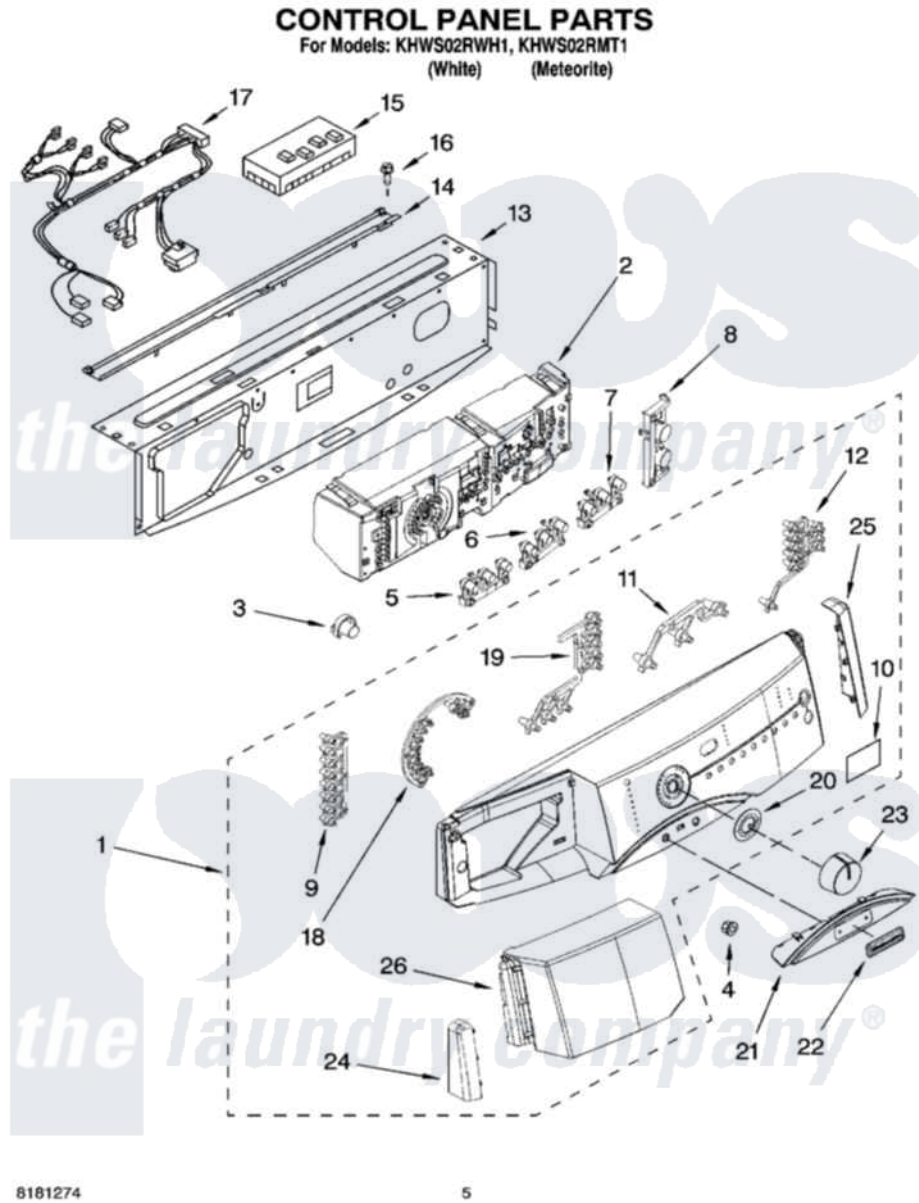

Whirlpool KHWS02RWH1 03 - CONTROL PANEL PARTS

8181274

5

Whirlpool [Residential Whirlpool KHWS02RWH1 Washer Parts](#) Parts Diagram 03 - CONTROL PANEL PARTS
Click on the part number to view part

Item	Original Part Number	Replaced By	Status	Part Description
1	8182597			Panel, Control
"	8182626			Panel, Control
2	8182150			User Interface
3	8182601			Button, Power
"	8182177			Button, Power
4	8182183	2004333		Nut
5	8182604			Button Set, Left
"	8182178			Button Set, Left
6	8182603			Button Set, Middle
"	8182179			Button Set, Middle
7	8182602			Button Set, Right
"	8182176			Button Set, Right
8	8182180			Button Set, Start
9	8182166			Light, Indicator
10	8182170			Window, Display
11	8182168			Light, Indicator

12	8182167		Light, Indicator
13	8182224	Not Available	Brace, Front Top
14	8182800		Channel, Water
15	8182774	W10137702	Microcomputer, Machine Control
16	8181756	488729	Screw
17	8182212		Harness, Wiring
18	8182165		Light, Indicator
19	8182169		Light, Indicator
20	8182171		Bezel, Knob
21	8182181		Overlay, Door
22	8182182	9707516	Medallion
23	8182175	W10163301	Knob, Control
24	8182599		Endcap, Left
"	8182174	Not Available	Endcap, Left (Meteorite)
25	8182600		Endcap, Right
"	8182164		Endcap, Right
26	8182598	Not Available	Handle, Drawer (Includes Illus. 24) (White)
"	8182172	Not Available	Handle, Drawer (Includes Illus. 24) (Meteorite)