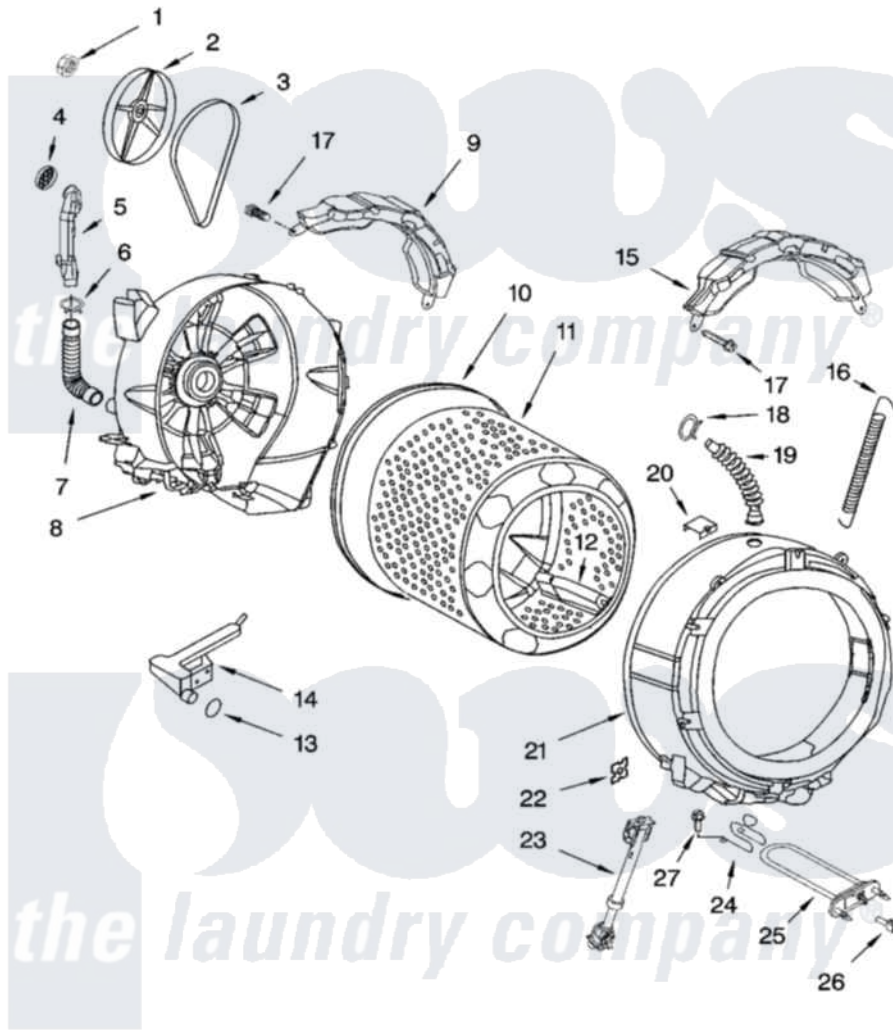

Whirlpool KHWS02RWH1 05 - TUB AND BASKET PARTS

TUB AND BASKET PARTS

For Models: KHWS02RWH1, KHWS02RMT1
(White) (Meteorite)

8181274

9

Whirlpool [Residential Whirlpool KHWS02RWH1 Washer Parts](#) Parts Diagram 05 - TUB AND BASKET PARTS
Click on the part number to view part

Item	Original Part Number	Replaced By	Status	Part Description
1	8182132	W10283361		Nut, Pulley
2	8182650			Pulley
3	8182633	W10388414		Belt
4	8181745			Grid, Ventilation
5	8181744			Pipe, Ventilation
6	8181746	W10208156		Clamp
7	8181743			Hose, Exhaust
8	8181666	W10253866		Tub-Outer
9	8181644			Counterweight, Rear
10	8181673			Gasket, Tub
11	8182247	W10269756		Basket
12	8182233			Baffle, Basket
13	8181748	W10250553		O-Ring, Air Trap
14	8181731			Airtrap
15	8181645	W10008880		Counterweight, Front
16	8181762	8182814		Spring, Suspension

17	8181647	W10182109	Screw-Kit
18	8181742	3367052	Clamp, Hose
19	8181794		Hose, Tub To Dispenser
20	8181667	8540092	Clamp, Tub
21	8181665	285981	Tub-Outer
22	8181648	8182512	Nut, Push-In
23	8181646	8182703	Shock Absorber
24	8181686	W10250558	Bracket, Heater Support
25	8182666		Element, Heating
26	8181705		Ntc
27	8181687	8182214	Screw
"	BLANK	Not Available	Following Parts Not Illustrated
"	8182126	3196427	Screw