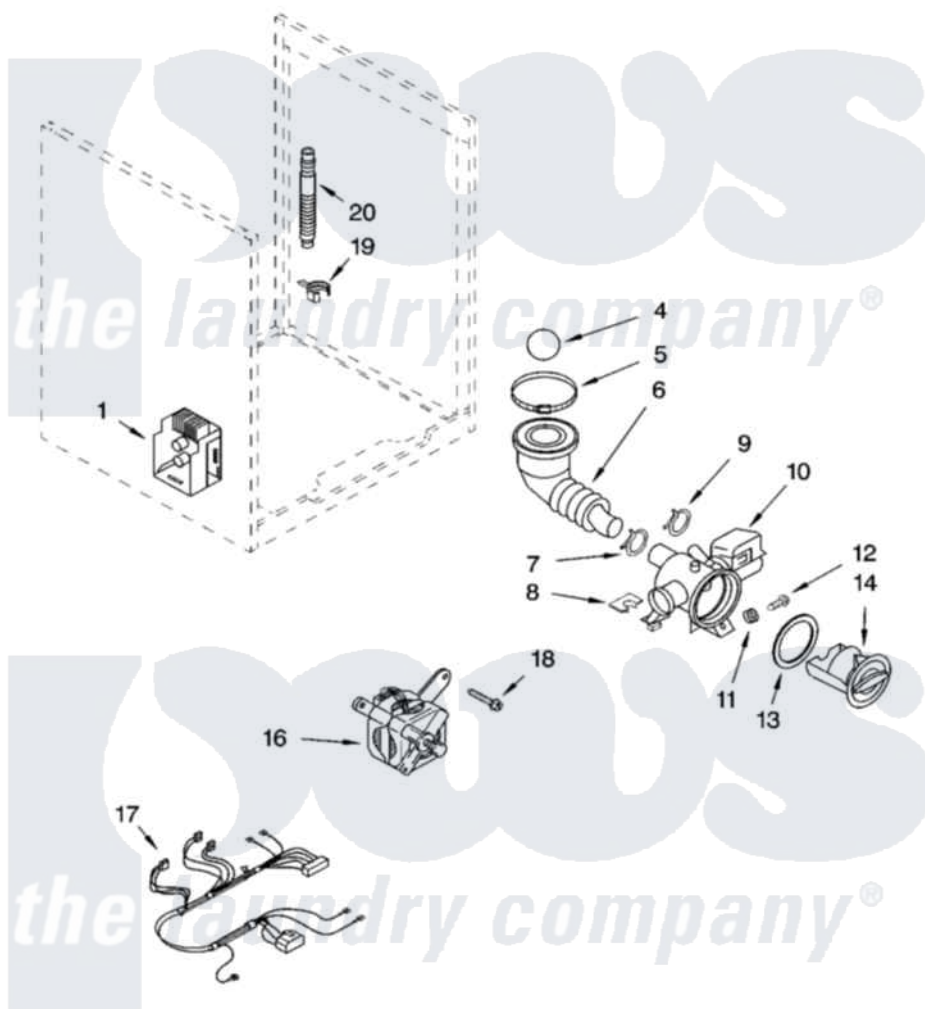

# Whirlpool KHWS02RWH1 06 - PUMP AND MOTOR PARTS, OPTIONAL PARTS (NOT INCLUDED)

## PUMP AND MOTOR PARTS

For Models: KHWS02RWH1, KHWS02RMT1  
(White) (Meteorite)

8181274

11

Whirlpool [Residential Whirlpool KHWS02RWH1 Washer Parts](#) Parts Diagram 06 - PUMP AND MOTOR PARTS, OPTIONAL PARTS (NOT INCLUDED)  
Click on the part number to view part

Item	Original Part Number	Replaced By	Status	Part Description
1	<a href="#">8182706</a>			Control Unit
4	8181733	<a href="#">W10121657</a>		Ball
5	8181734	<a href="#">696392</a>		Hose Clamp
6	<a href="#">8181732</a>			Hose, Tub To Pump
7	8181753	<a href="#">285655</a>		Clamp, Hose
8	8181786	<a href="#">280181</a>		Grommet
9	8181752	<a href="#">3367052</a>		Clamp, Hose
10	8181684	<a href="#">280187</a>		Pump-Water
11	8181787	<a href="#">280182</a>		Grommet
12	<a href="#">8181780</a>			Screw
13	<a href="#">8181736</a>			Seal, Filter Cap
14	<a href="#">8181735</a>			Cap, Filter
16	<a href="#">8182793</a>			Motor, Drive
17	8181782	<a href="#">W10137867</a>		Harns-Wire
18	8181761	<a href="#">W10128585</a>		Bolt, Motor

19	8181755	<a href="#">8182209</a>	Retainer, Drain Hose
20	8181740	<a href="#">W10003250</a>	Hose, Drain-Inner
		<a href="#">72017</a>	Paint, Touch-Up
"	4396603	<a href="#">W10202939</a>	Paint, Touch-Up
"		<a href="#">350938</a>	Paint, Pressurized Spray B
"		<a href="#">350930</a>	Paint, Pressurized Spray B
"		<a href="#">799344</a>	Paint, Touch-Up )
"	BLANK	Not Available	ACCESSORY PARTS
"		<a href="#">285863</a>	Water System Parts