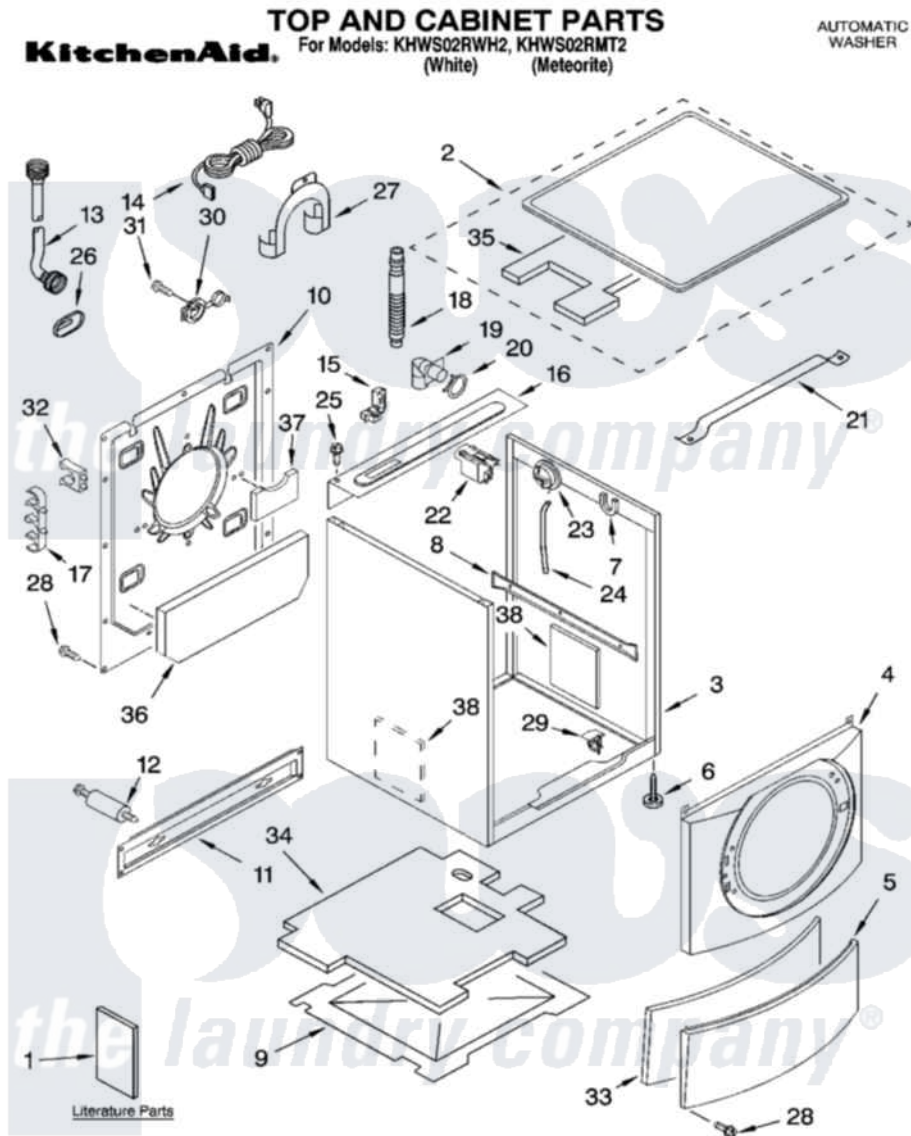

Whirlpool KHWS02RWH2 01 - TOP AND CABINET PARTS

7-06 Printed in U.S.A. (drd)

1

Part No. 8181483

Whirlpool Residential Whirlpool KHWS02RWH2 Washer Parts Parts Diagram 01 - TOP AND CABINET PARTS
 Click on the part number to view part

Item	Original Part Number	Replaced By	Status	Part Description
1	8182751		Not Available	Use & Care Guide
"	8182142		Not Available	DVD-Instruction
"	8182658			Quick Start Guide
"	8182208		Not Available	Tech Sheet
2	8182772			Top
"	8182773			Top
3	8182609			Cabinet
"	8182145			Cabinet
4	8182605			Panel, Front
"	8182146			Panel, Front
5	8181643			Toe Panel
"	8182148			Toe Panel
6	8181636			Foot, Leveling
7	8181763			Bracket, Spring
8	8183008			Brace, Side Panel
9	8181635			Pan, Bottom

10	8182698		Panel, Rear
11	8182661	W10003040	Brace, Transport
12	8182797	W10289554A	Bolt
"	8182798	W10289554A	Bolt
13	8182795	89503	Hose-Inlet
"	8182792	89503	Hose-Inlet
14	8183009		Cord, Power
15	8181690	8182635	Strain Relief
16	8182607	W10138248	Brace, Rear
17	8182701		Clip, Outer Hose Holder
18	8181737		Hose, Drain
19	8181738		Connector, Hose Outlet
20	8181752	3367052	Clamp, Hose
21	8181632		Brace, Top
22	8181683	W10326464	Filter, Interference
23	8181695		Switch, Pressure
24	8181739	W10004260	Hose, Pressure Switch
25	8181691		Screw
26	8182700	8540268	Cover, Transport
27	8181768	W10280024	U-Bend, Drain Hose
28	8181828	488729	Screw
29	8181930	W10085220	Microswitch
30	8182699		Grommet, Cord Support
31	8182201		Screw, 3 X 8 mm
32	8182702		Clip, Outer Hose Holder
33	8182639	Not Available	Sound Absorber, Toe Panel
34	8182640		Sound Absorber, Bottom
35	8182775		Sound Absorber, Top
36	8182776		Sound Absorber, Bottom Rear Panel
37	8182777		Sound Absorber, Rear Panel-Middle
38	8182778		Sound Absorber, Cabinet
"	BLANK	Not Available	Following Parts Not Illustrated
"	8182109		Harness Channel