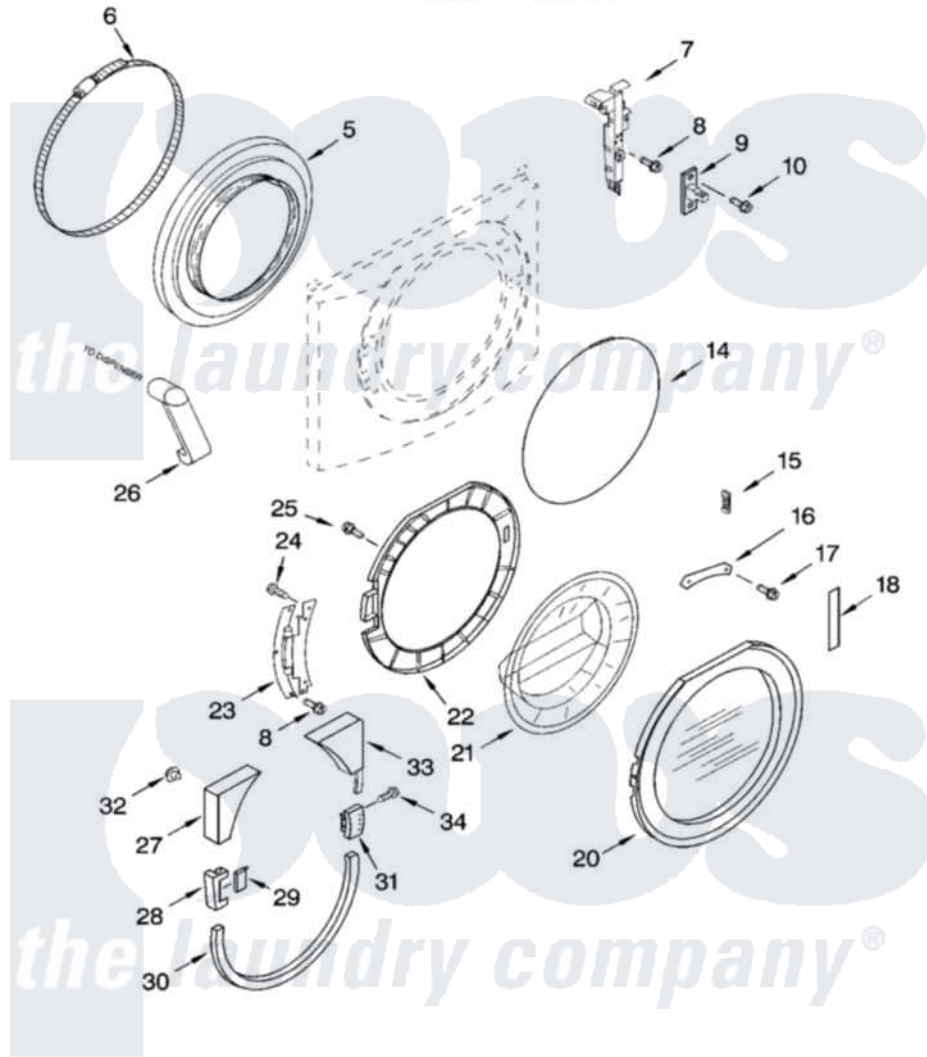

Whirlpool KHWS02RWH2 02 - DOOR AND LATCH PARTS

DOOR AND LATCH PARTS

For Models: KHWS02RWH2, KHWS02RMT2
(White) (Meteorite)

8181483

3

Whirlpool [Residential Whirlpool KHWS02RWH2 Washer Parts](#) Parts Diagram 02 - DOOR AND LATCH PARTS
Click on the part number to view part

Item	Original Part Number	Replaced By	Status	Part Description
5	8182119			Bellow
6	8182210			Clamp, Bellow
7	8182634			Lock, Door
8	8181760	8540725		Screw
9	8181651			Hook, Door
10	8181758	8182214		Screw
14	8182211			Clamp, Bellow To Front Panel
15	8181659	W10128586		Clamp, Glass Support
16	8181650			Clamp, Glass
17	8181785			Screw
18	8182153			Foam, Door Handle
20	8182151			Frame, Door Front Assembly
21	8181655			Glass, Door
22	8182678	8182793		Motor, Drive
23	8181843			Hinge, Door
24	8181660			Screw

25	8181661		Screw, Actuator
26	8181718		Tube, Dispenser To Bellow
27	8182592		Trim, Upper Left
"	8182155		Trim, Upper Left
28	8182595		Cover, Hinge
"	8182627		Cover, Hinge
29	8182596		Cover, Hinge
"	8182154		Cover, Hinge
30	8182594		Trim, Lower
"	8182157		Trim, Lower
31	8182591		Handle, Door
"	8182152		Handle, Door
32	8182779		Clip, Trim
33	8182593		Trim, Upper Right
"	8182156		Trim, Upper Right
34	8181759	3400805	Screw, 8-18 X 3/64