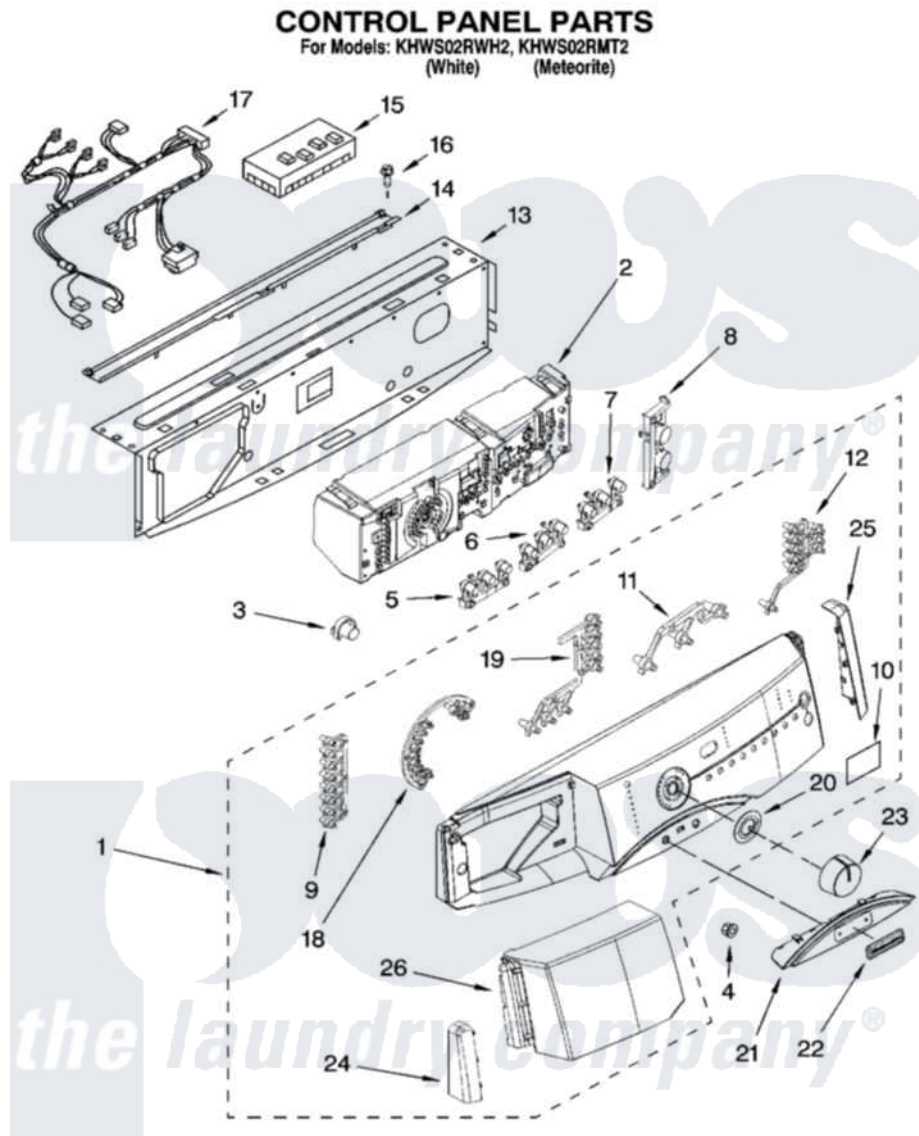

Whirlpool KHWS02RWH2 03 - CONTROL PANEL PARTS

8181483

5

Whirlpool [Residential Whirlpool KHWS02RWH2 Washer Parts](#) Parts Diagram 03 - CONTROL PANEL PARTS
Click on the part number to view part

| Item | Original Part Number | Replaced By | Status | Part Description |
|------|-------------------------|-------------------------|--------|--------------------|
| 1 | 8182597 | | | Panel, Control |
| " | 8182626 | | | Panel, Control |
| 2 | 8182150 | | | User Interface |
| 3 | 8182601 | | | Button, Power |
| " | 8182177 | | | Button, Power |
| 4 | 8182183 | 2004333 | | Nut |
| 5 | 8182604 | | | Button Set, Left |
| " | 8182178 | | | Button Set, Left |
| 6 | 8182603 | | | Button Set, Middle |
| " | 8182179 | | | Button Set, Middle |
| 7 | 8182602 | | | Button Set, Right |
| " | 8182176 | | | Button Set, Right |
| 8 | 8182180 | | | Button Set, Start |
| 9 | 8182166 | | | Light, Indicator |
| 10 | 8182170 | | | Window, Display |
| 11 | 8182168 | | | Light, Indicator |

| | | | |
|----|-------------------------|---------------------------|-------------------------------------------------|
| 12 | 8182167 | | Light, Indicator |
| 13 | 8182224 | Not Available | Brace, Front Top |
| 14 | 8182800 | | Channel, Water |
| 15 | 8182774 | W10137702 | Microcomputer, Machine Control |
| 16 | 8181756 | 488729 | Screw |
| 17 | 8182212 | | Harness, Wiring |
| 18 | 8182165 | | Light, Indicator |
| 19 | 8182169 | | Light, Indicator |
| 20 | 8182171 | | Bezel, Knob |
| 21 | 8182181 | | Overlay, Door |
| 22 | 8182182 | 9707516 | Medallion |
| 23 | 8182175 | W10163301 | Knob, Control |
| 24 | 8182599 | | Endcap, Left |
| " | 8182174 | Not Available | Endcap, Left (Meteorite) |
| 25 | 8182600 | | Endcap, Right |
| " | 8182164 | | Endcap, Right |
| 26 | 8182598 | Not Available | Handle, Drawer (Includes Illus. 24) (White) |
| " | 8182172 | Not Available | Handle, Drawer (Includes Illus. 24) (Meteorite) |