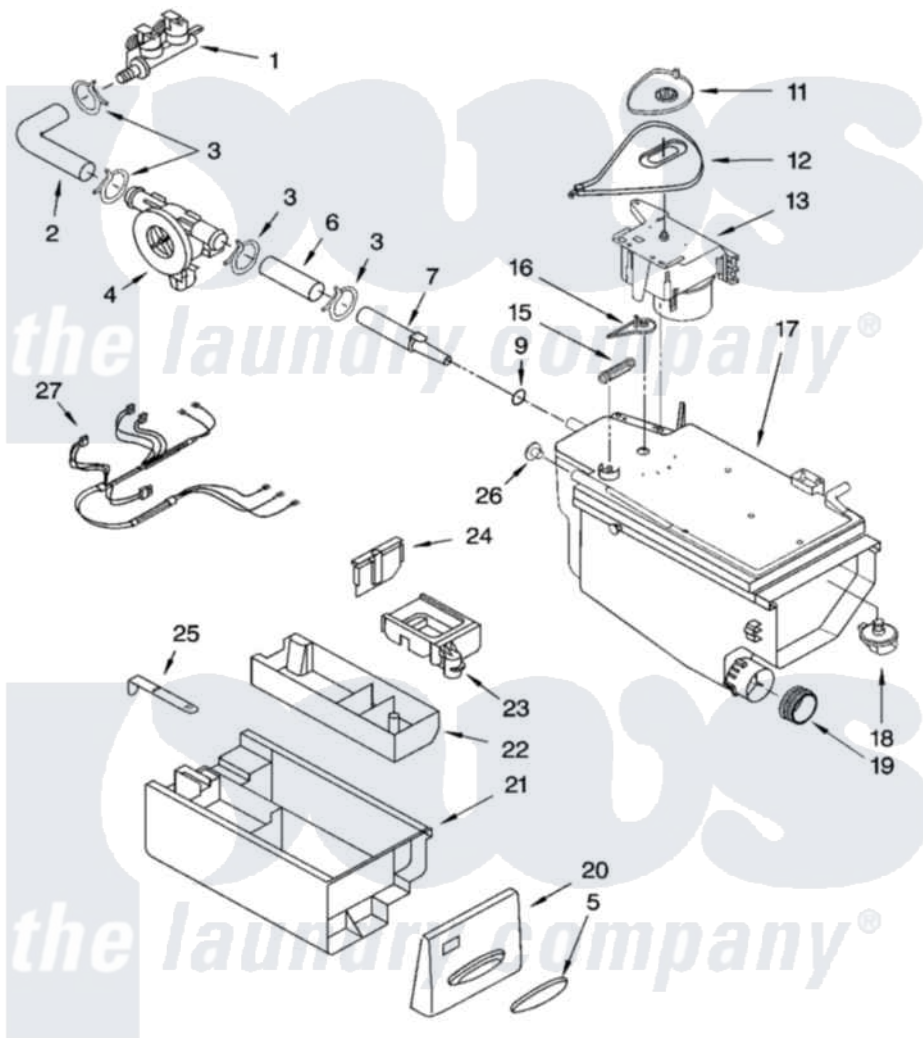

Whirlpool KHWS02RWH2 04 - DISPENSER PARTS

DISPENSER PARTS

For Models: KHWS02RWH2, KHWS02RMT2
(White) (Meteorite)

8181483

7

Whirlpool Residential Whirlpool KHWS02RWH2 Washer Parts Parts Diagram 04 - DISPENSER PARTS

[Click on the part number to view part](#)

Item	Original Part Number	Replaced By	Status	Part Description
1	8181694			Valve, Inlet
2	8181710			Hose, Inlet Valve To Vent Pipe
3	8181751	489503		Clamp
4	8181696	W10110225		Flowmeter
5	8182173			Cushion, Handle
6	8181708			Hose, Flowmeter
7	8183010	280194		Nozzle
9	8183036	280196		Ring-O
11	8181726			Cam, Actuator
12	8181725			Lever, Water Distribution
13	8181723			Actuator
15	8181727			Spring, Lever
16	8181724			Connection, Lever
17	8183032	280198		Dispenser
"	8183033	280197		Dispenser
18	8181712			Nozzle, Distribution

19	8181747		Seal
20	8182598	Not Available	Handle, Drawer (Includes Illus. 24) (White)
"	8182172	Not Available	Handle, Drawer (Includes Illus. 24) (Meteorite)
21	8181720		Drawer, Detergent
"	8182160		Drawer, Detergent
22	8181722		Container, Detergent
"	8182184		Container, Detergent
23	8182665		Siphon, Bleach/Softener
"	8182161		Siphon, Bleach/Softener
24	8181730		Separator
"	8182162		Separator
25	8181721		Hook, Drawer
26	8182123		Led, Pcb
27	8181781		Harness, Wiring