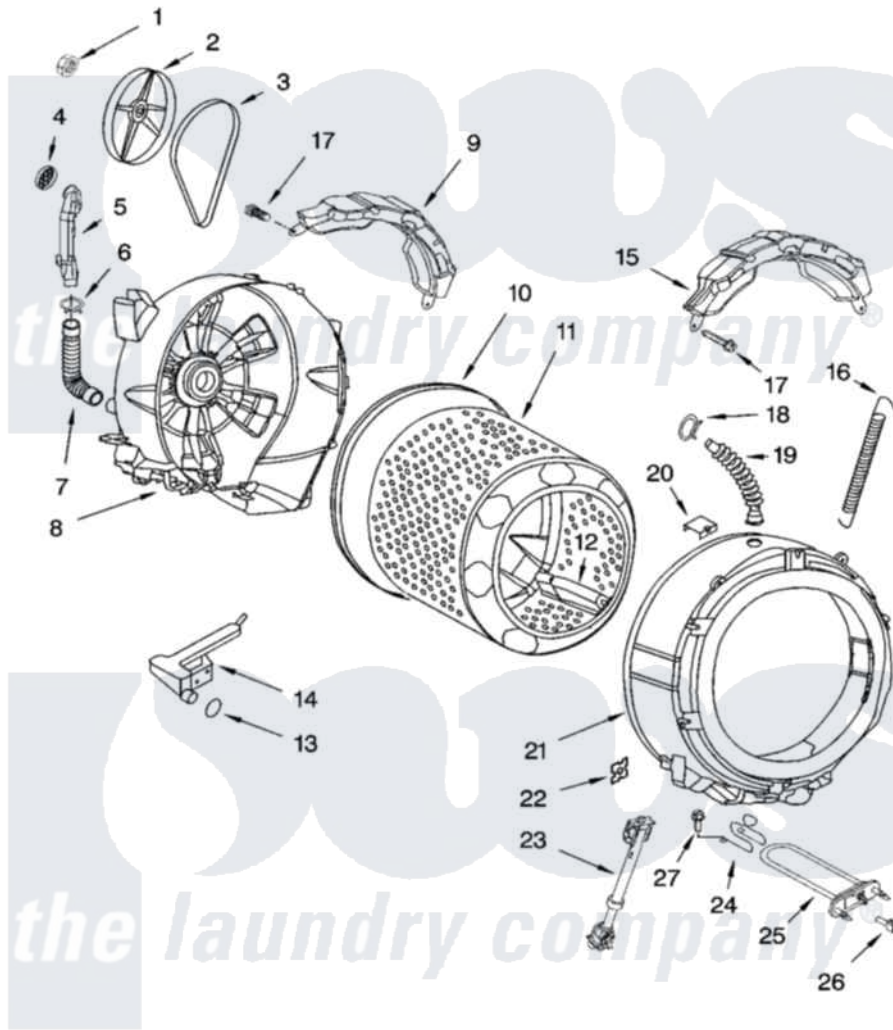

Whirlpool KHWS02RWH2 05 - TUB AND BASKET PARTS

TUB AND BASKET PARTS

For Models: KHWS02RWH2, KHWS02RMT2
(White) (Meteorite)

8181483

9

Whirlpool [Residential Whirlpool KHWS02RWH2 Washer Parts](#) Parts Diagram 05 - TUB AND BASKET PARTS
Click on the part number to view part

Item	Original Part Number	Replaced By	Status	Part Description
1	8182132	W10283361		Nut, Pulley
2	8182650			Pulley
3	8182633	W10388414		Belt
4	8181745			Grid, Ventilation
5	8181744			Pipe, Ventilation
6	8181746	W10208156		Clamp
7	8181743			Hose, Exhaust
8	8181666	W10253866		Tub-Outer
9	8181644			Counterweight, Rear
10	8181673			Gasket, Tub
11	8182247	W10269756		Basket
12	8182233			Baffle, Basket
13	8181748	W10250553		O-Ring, Air Trap
14	8181731			Airtrap
15	8181645	W10008880		Counterweight, Front
16	8182814			Spring, Suspension

17	8181647	W10182109	Screw-Kit
18	8181742	3367052	Clamp, Hose
19	8181794		Hose, Tub To Dispenser
20	8181667	8540092	Clamp, Tub
21	8181665	285981	Tub-Outer
22	8181648	8182512	Nut, Push-In
23	8182812		Shock Absorber
24	8181686	W10250558	Bracket, Heater Support
25	8182666		Element, Heating
26	8181705		Ntc
27	8181687	8182214	Screw
"	BLANK	Not Available	Following Parts Not Illustrated
"	8182126	3196427	Screw