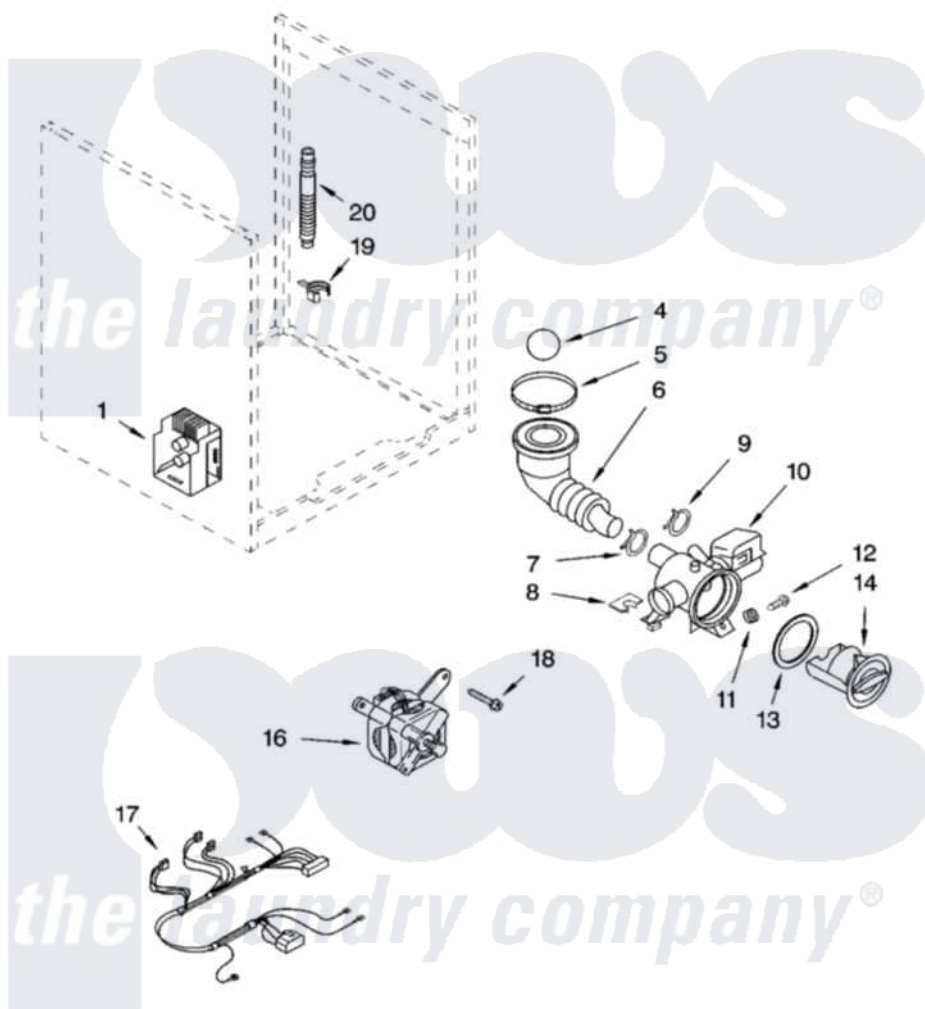

Whirlpool KHWS02RWH2 06 - PUMP AND MOTOR PARTS, OPTIONAL PARTS (NOT INCLUDED)

PUMP AND MOTOR PARTS

For Models: KHWS02RWH2, KHWS02RMT2
(White) (Meteorite)

8181483

11

Whirlpool [Residential Whirlpool KHWS02RWH2 Washer Parts](#) Parts Diagram 06 - PUMP AND MOTOR PARTS, OPTIONAL PARTS (NOT INCLUDED)
Click on the part number to view part

Item	Original Part Number	Replaced By	Status	Part Description
1	8182706			Control Unit
4	8181733	W10121657		Ball
5	8181734	696392		Hose Clamp
6	8181732			Hose, Tub To Pump
7	8181753	285655		Clamp, Hose
8	8181786	280181		Grommet
9	8181752	3367052		Clamp, Hose
10	8181684	280187		Pump-Water
11	8181787	280182		Grommet
12	8181780			Screw
13	8181736			Seal, Filter Cap
14	8181735			Cap, Filter
16	8182793			Motor, Drive
17	8181782	W10137867		Harns-Wire
18	8181761	W10128585		Bolt, Motor

19	8181755	8182209	Retainer, Drain Hose
20	8181740	W10003250	Hose, Drain-Inner
		72017	Paint, Touch-Up
"	4396603	W10202939	Paint, Touch-Up
"	350938		Paint, Pressurized Spray B
"	350930		Paint, Pressurized Spray B
"	799344		Paint, Touch-Up)
"	BLANK	Not Available	ACCESSORY PARTS
"	285863		Water System Parts