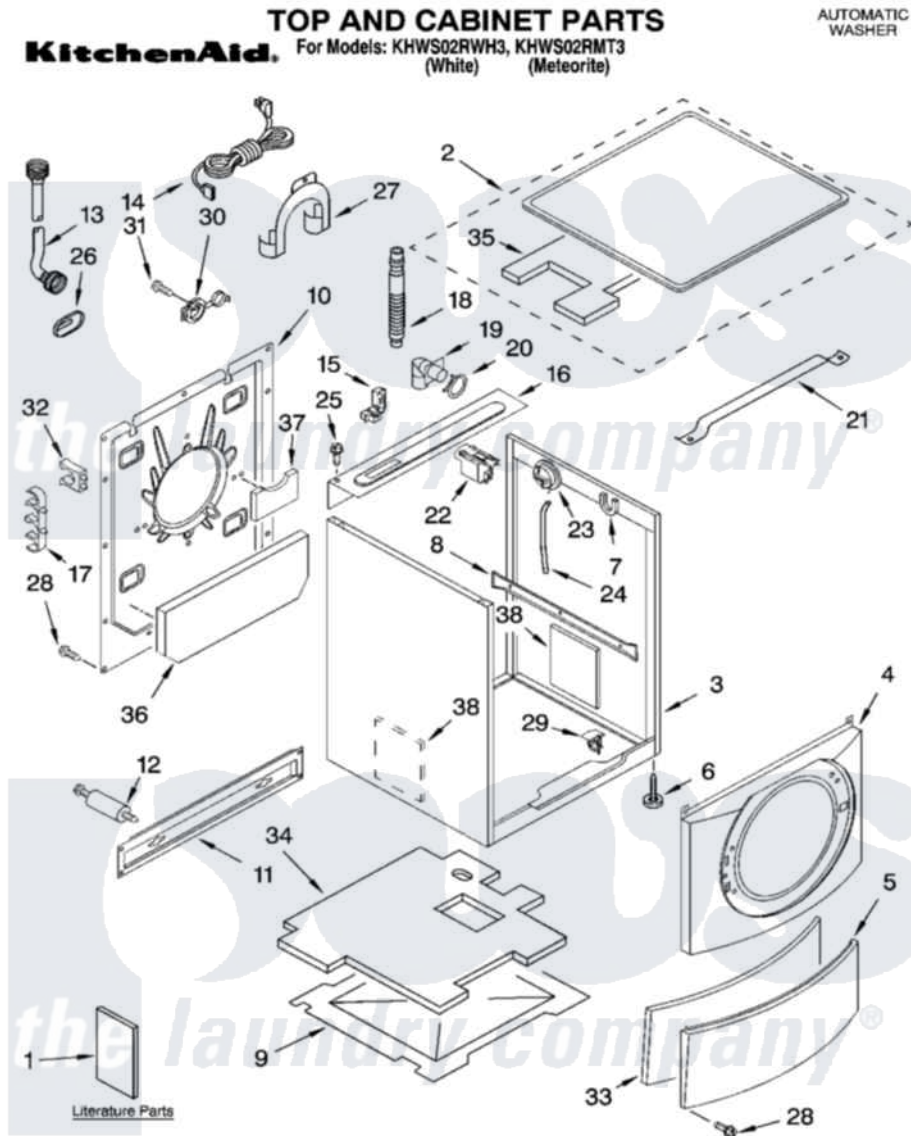

Whirlpool KHWS02RWH3 01 - TOP AND CABINET PARTS

7-06 Printed in U.S.A. (drd)

1

Part No. 8181484

Whirlpool [Residential Whirlpool KHWS02RWH3 Washer Parts](#) Parts Diagram 01 - TOP AND CABINET PARTS
 Click on the part number to view part

Item	Original Part Number	Replaced By	Status	Part Description
1	8182751		Not Available	Use & Care Guide
"	8182142		Not Available	DVD-Instruction
"	8182658			Quick Start Guide
"	8182208		Not Available	Tech Sheet
2	8182772			Top
"	8182773			Top
3	8182609			Cabinet
"	8182145			Cabinet
4	8182605			Panel, Front
"	8182146			Panel, Front
5	8181643			Toe Panel
"	8182148			Toe Panel
6	8181636			Foot, Leveling
7	8181763			Bracket, Spring
8	8183008			Brace, Side Panel
9	8181635			Pan, Bottom

10	8182698		Panel, Rear
11	8182661	W10003040	Brace, Transport
12	8182797	W10289554A	Bolt
"	8182798	W10289554A	Bolt
13	8182795	89503	Hose-Inlet
"	8182792	89503	Hose-Inlet
14	8183009		Cord, Power
15	8181690	8182635	Strain Relief
16	8182607	W10138248	Brace, Rear
17	8182701		Clip, Outer Hose Holder
18	8181737		Hose, Drain
19	8181738		Connector, Hose Outlet
20	8181752	3367052	Clamp, Hose
21	8181632		Brace, Top
22	8183019	W10326464	Filter, Interference
23	8181695		Switch, Pressure
24	8181739	W10004260	Hose, Pressure Switch
25	8181691		Screw
26	8182700	8540268	Cover, Transport
27	8181768	W10280024	U-Bend, Drain Hose
28	8181828	488729	Screw
29	8182830	W10085220	Microswitch
30	8182699		Grommet, Cord Support
31	8182201		Screw, 3 X 8 mm
32	8182702		Clip, Outer Hose Holder
33	8182639	Not Available	Sound Absorber, Toe Panel
34	8182640		Sound Absorber, Bottom
35	8182775		Sound Absorber, Top
36	8182776		Sound Absorber, Bottom Rear Panel
37	8182777		Sound Absorber, Rear Panel-Middle
38	8182778		Sound Absorber, Cabinet
"	BLANK	Not Available	Following Parts Not Illustrated
"	8182109		Harness Channel