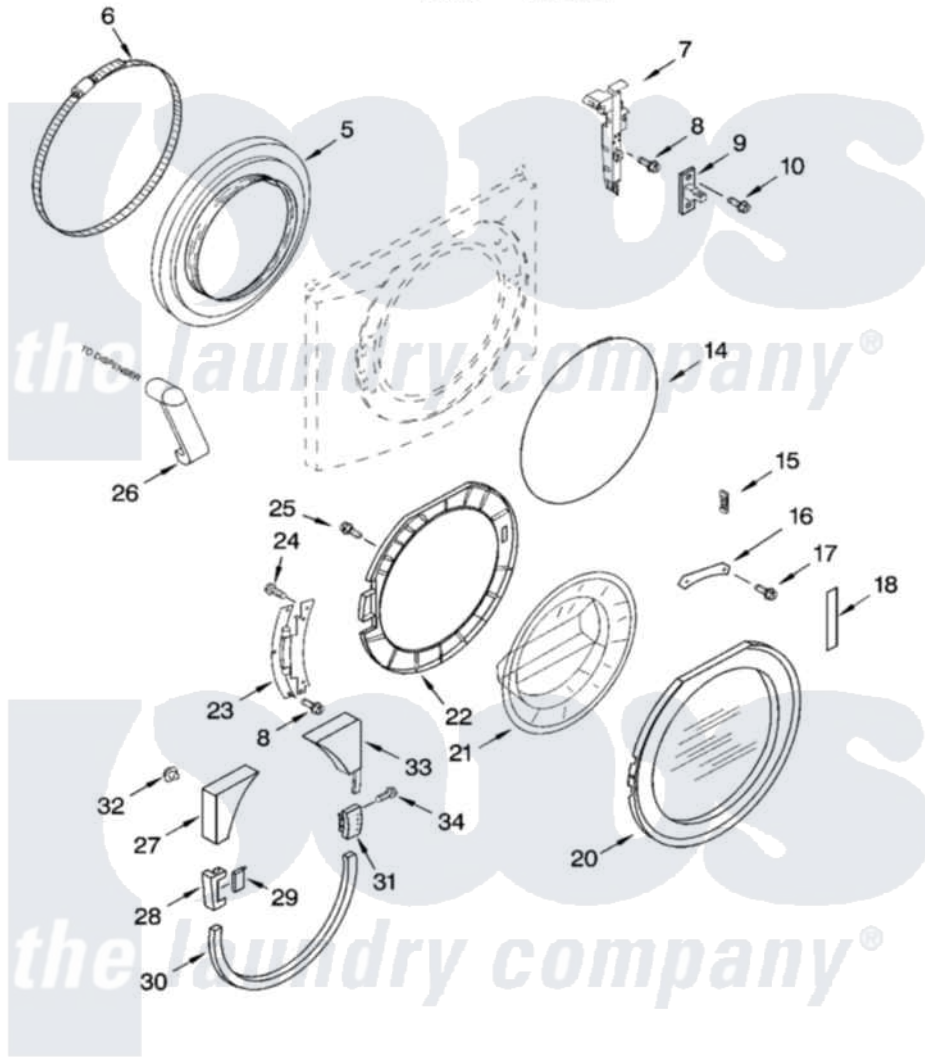

Whirlpool KHWS02RWH3 02 - DOOR AND LATCH PARTS

DOOR AND LATCH PARTS

For Models: KHWS02RWH3, KHWS02RMT3
(White) (Meteorite)

8181484

3

Whirlpool [Residential Whirlpool KHWS02RWH3 Washer Parts](#) Parts Diagram 02 - DOOR AND LATCH PARTS
Click on the part number to view part

Item	Original Part Number	Replaced By	Status	Part Description
5	8182119			Bellow
6	8182210			Clamp, Bellow
7	8182634			Lock, Door
8	8181760	8540725		Screw
9	8181651			Hook, Door
10	8181758	8182214		Screw
14	8182211			Clamp, Bellow To Front Panel
15	8181659	W10128586		Clamp, Glass Support
16	8181650			Clamp, Glass
17	8181785			Screw
18	8182153			Foam, Door Handle
20	8182151			Frame, Door Front Assembly
21	8181655			Glass, Door
22	8182678	8182793		Motor, Drive
23	8181843			Hinge, Door
24	8181660			Screw

25	8181661		Screw, Actuator
26	8181718		Tube, Dispenser To Bellow
27	8182592		Trim, Upper Left
"	8182155		Trim, Upper Left
28	8182595		Cover, Hinge
"	8182627		Cover, Hinge
29	8182596		Cover, Hinge
"	8182154		Cover, Hinge
30	8182594		Trim, Lower
"	8182157		Trim, Lower
31	8182591		Handle, Door
"	8182152		Handle, Door
32	8182779		Clip, Trim
33	8182593		Trim, Upper Right
"	8182156		Trim, Upper Right
34	8181759	3400805	Screw, 8-18 X 3/64