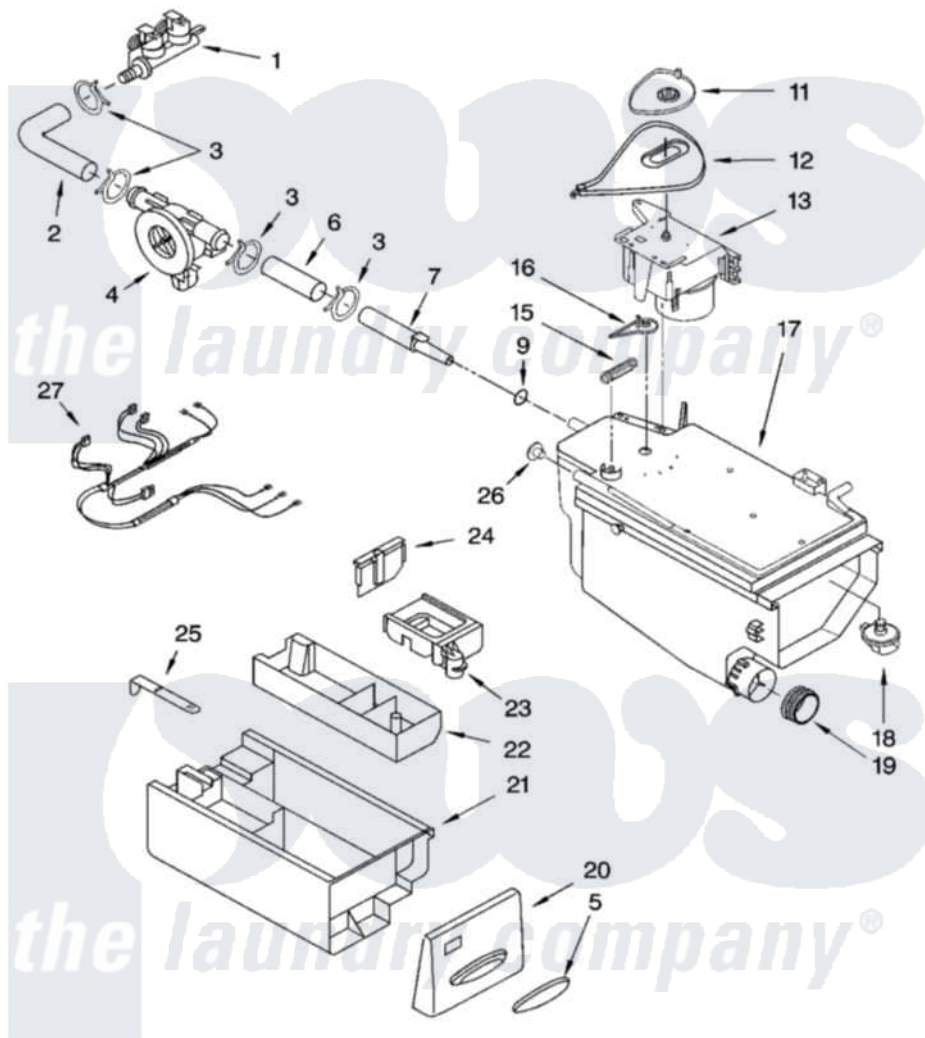

# Whirlpool KHWS02RWH3 04 - DISPENSER PARTS

## DISPENSER PARTS

For Models: KHWS02RWH3, KHWS02RMT3  
(White) (Meteorite)

8181484

7

Whirlpool [Residential Whirlpool KHWS02RWH3 Washer Parts](#) Parts Diagram 04 - DISPENSER PARTS

[Click on the part number to view part](#)

Item	Original Part Number	Replaced By	Status	Part Description
1	<a href="#">8182862</a>			Valve, Inlet
2	<a href="#">8181710</a>			Hose, Inlet Valve To Vent Pipe
3	8181751	<a href="#">489503</a>		Clamp
4	8181696	<a href="#">W10110225</a>		Flowmeter
5	<a href="#">8182173</a>			Cushion, Handle
6	<a href="#">8181708</a>			Hose, Flowmeter
7	8183010	<a href="#">280194</a>		Nozzle
9	8183036	<a href="#">280196</a>		Ring-O
11	<a href="#">8181726</a>			Cam, Actuator
12	<a href="#">8181725</a>			Lever, Water Distribution
13	<a href="#">8181723</a>			Actuator
15	<a href="#">8181727</a>			Spring, Lever
16	<a href="#">8181724</a>			Connection, Lever
17	8183032	<a href="#">280198</a>		Dispenser
"	8183033	<a href="#">280197</a>		Dispenser
18	<a href="#">8181712</a>			Nozzle, Distribution

19	<a href="#">8181747</a>		Seal
20	8182598	Not Available	Handle, Drawer (Includes Illus. 24) (White)
"	8182172	Not Available	Handle, Drawer (Includes Illus. 24) (Meteorite)
21	<a href="#">8181720</a>		Drawer, Detergent
"	<a href="#">8182160</a>		Drawer, Detergent
22	<a href="#">8181722</a>		Container, Detergent
"	<a href="#">8182184</a>		Container, Detergent
23	<a href="#">8182665</a>		Siphon, Bleach/Softener
"	<a href="#">8182161</a>		Siphon, Bleach/Softener
24	<a href="#">8181730</a>		Separator
"	<a href="#">8182162</a>		Separator
25	<a href="#">8181721</a>		Hook, Drawer
26	<a href="#">8182123</a>		Led, Pcb
27	<a href="#">8183022</a>		Harness, Wiring