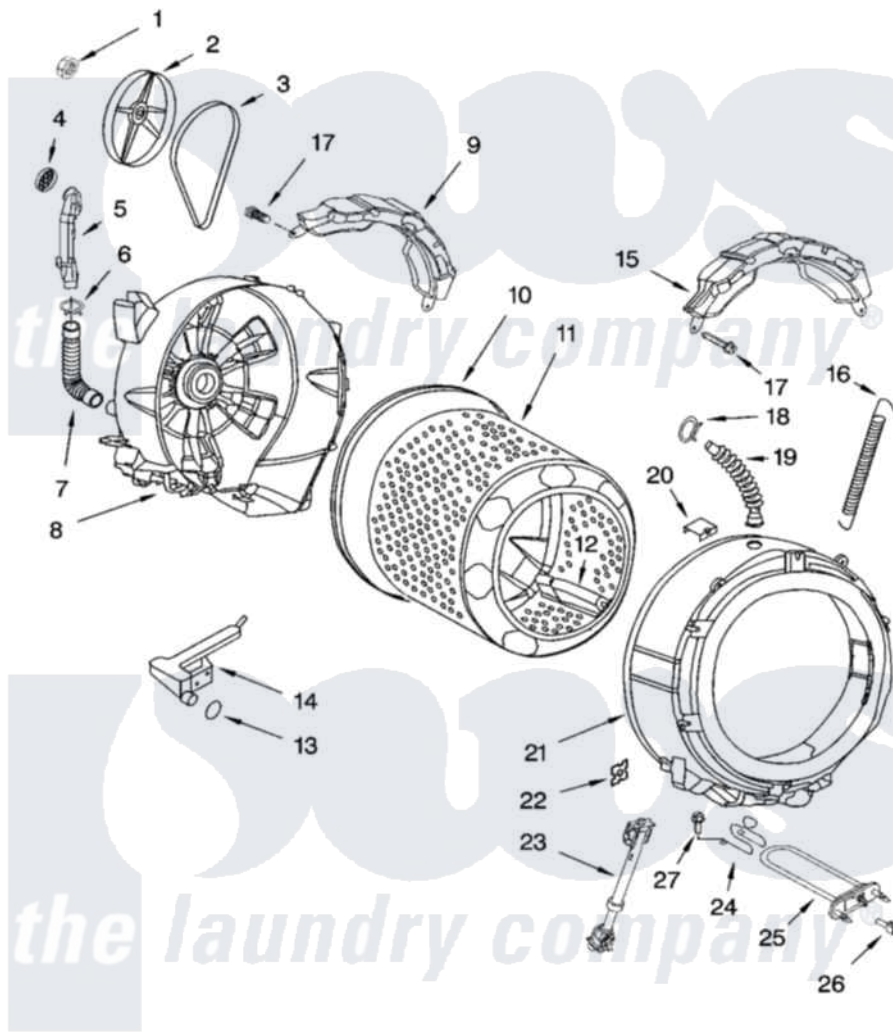

Whirlpool KHWS02RWH3 05 - TUB AND BASKET PARTS

TUB AND BASKET PARTS

For Models: KHWS02RWH3, KHWS02RMT3
(White) (Meteorite)

8181484

9

Whirlpool [Residential Whirlpool KHWS02RWH3 Washer Parts](#) Parts Diagram 05 - TUB AND BASKET PARTS
Click on the part number to view part

Item	Original Part Number	Replaced By	Status	Part Description
1	8182132	W10283361		Nut, Pulley
2	8182650			Pulley
3	8182633	W10388414		Belt
4	8181745			Grid, Ventilation
5	8181744			Pipe, Ventilation
6	8181746	W10208156		Clamp
7	8181743			Hose, Exhaust
8	8181666	W10253866		Tub-Outer
9	8181644			Counterweight, Rear
10	8181673			Gasket, Tub
11	8182247	W10269756		Basket
12	8182233			Baffle, Basket
13	8181748	W10250553		O-Ring, Air Trap
14	8181731			Airtrap
15	8181645	W10008880		Counterweight, Front
16	8182814			Spring, Suspension

17	8181647	W10182109		Screw-Kit
18	8181742	3367052		Clamp, Hose
19	8181794			Hose, Tub To Dispenser
20	8181667	8540092		Clamp, Tub
21	8181665	285981		Tub-Outer
22	8181648	8182512		Nut, Push-In
23	8182812			Shock Absorber
24	8181686	W10250558		Bracket, Heater Support
25	8182666			Element, Heating
26	8181705			Ntc
27	8181687	8182214		Screw
"	BLANK		Not Available	Following Parts Not Illustrated
"	8182126	3196427		Screw