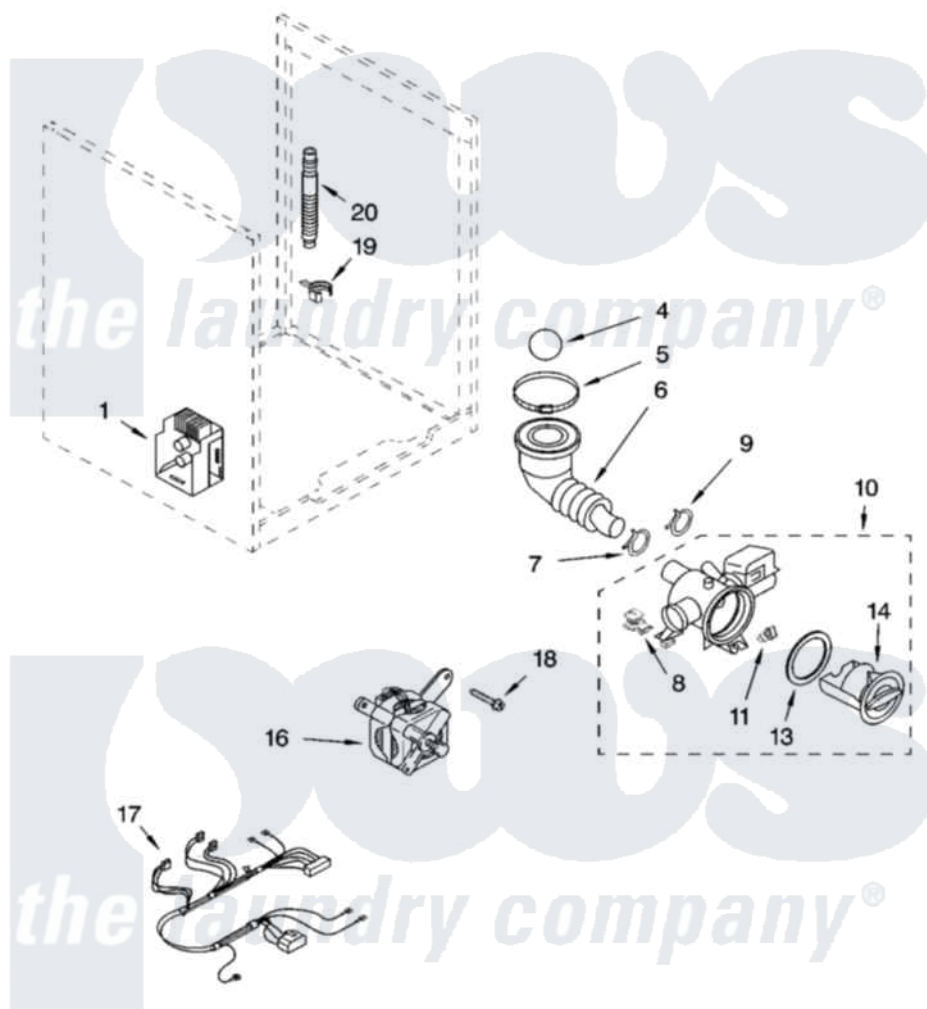

Whirlpool KHWS02RWH3 06 - PUMP AND MOTOR PARTS, OPTIONAL PARTS (NOT INCLUDED)

PUMP AND MOTOR PARTS

For Models: KHWS02RWH3, KHWS02RMT3
(White) (Meteorite)

8181484

11

Whirlpool [Residential Whirlpool KHWS02RWH3 Washer Parts](#) Parts Diagram 06 - PUMP AND MOTOR PARTS, OPTIONAL PARTS (NOT INCLUDED)
Click on the part number to view part

Item	Original Part Number	Replaced By	Status	Part Description
1	8182706			Control Unit
4	8181733	W10121657		Ball
5	8181734	696392		Hose Clamp
6	8181732			Hose, Tub To Pump
7	8181753	285655		Clamp, Hose
8	8182820			Grommet, Damper
9	8181752	3367052		Clamp, Hose
10	8182821	280187		Pump-Water
11	8182816			Grommet, Damper
13	8181736			Seal, Filter Cap
14	8183027			Cap, Filter
16	8182793			Motor, Drive
17	8181782	W10137867		Harns-Wire
18	8181761	W10128585		Bolt, Motor
19	8181755	8182209		Retainer, Drain Hose

20	8181740	W10003250	Hose, Drain-Inner
		72017	Paint, Touch-Up
"	4396603	W10202939	Paint, Touch-Up
"	350938		Paint, Pressurized Spray B
"	350930		Paint, Pressurized Spray B
"	799344		Paint, Touch-Up)
"	BLANK	Not Available	ACCESSORY PARTS
"	285863		Water System Parts