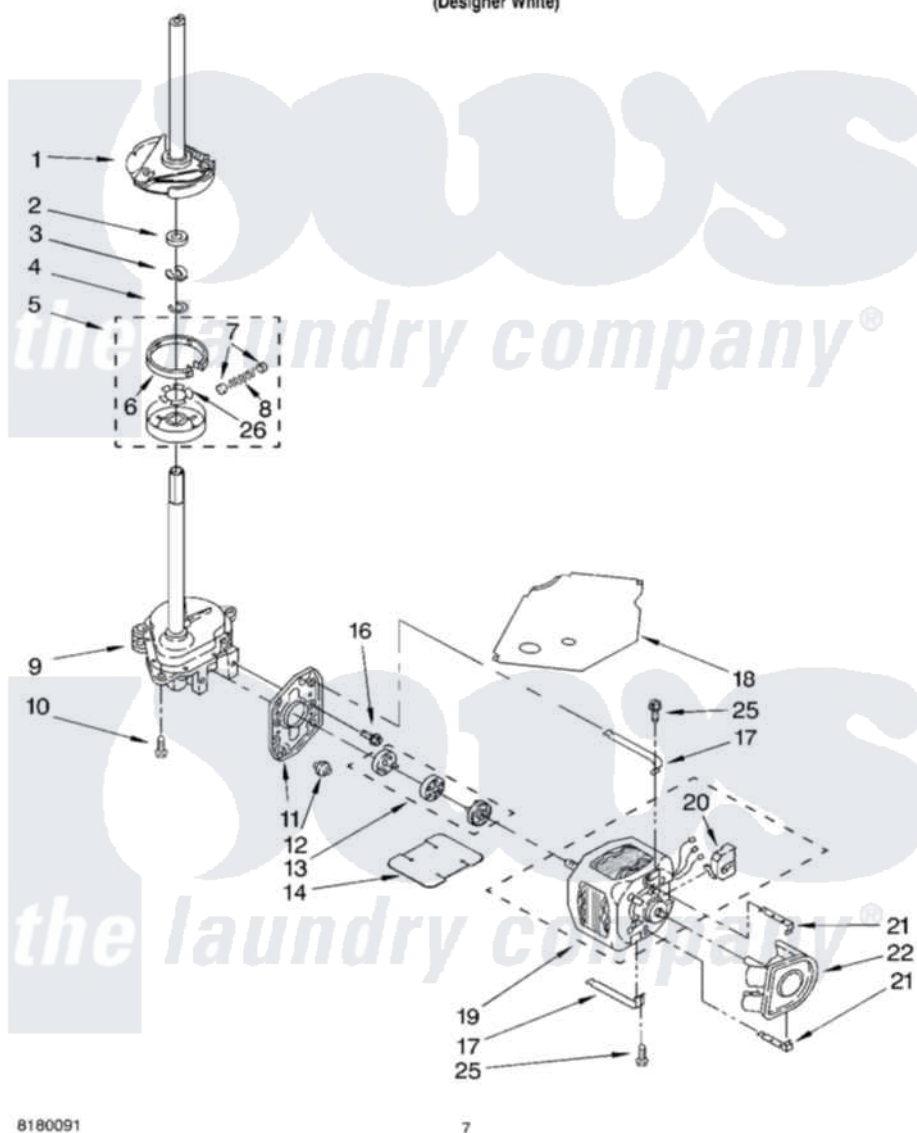

Whirlpool LBR4132JQ2 04 - BRAKE, CLUTCH, GEARCASE, MOTOR AND PUMP PARTS

BRAKE, CLUTCH, GEARCASE, MOTOR AND PUMP PARTS

For Model: LBR4132JQ2
(Designer White)

8180091

7

Whirlpool Residential Whirlpool LBR4132JQ2 Washer Parts Parts Diagram 04 - BRAKE, CLUTCH, GEARCASE, MOTOR AND PUMP PARTS

[Click on the part number to view part](#)

Item	Original Part Number	Replaced By	Status	Part Description
1	388951	285792		Basketdrive
2	63292			Washer, Spin Tube Thrust
3	62697	W10080230		Ring, Spin Tube Support
4	63283	285353		Ring
5	3951311	285785		Clutch
6	3951308	285790		Lining
7	62646			Cap, Clutch Spring
8	3946792			Spring And Damper Assembly
9	3360630	3360629		Gearcase
10	3357334	3400516		Screw Anti-Rattle
11	62611			Plate, Motor Mount To Gearcase
12	62691			Grommet, Motor
13	285753	285753A		Coupling
14	3946532			Shield, Motor

16	3400516		Screw Anti-Rattle
17	3349637	W10086010	Retainer, Motor
18	3362089		Shield, Tub To Motor
19	8528158	661600	Motor, Main Drive
20	3952056		Switch, Main Drive Motor
21	62700	8546127	Retainer, Pump
22	3363394		Pump
25	3387485	273556	Screw, 10-16 X 5/8
26	3355454		Clip, Main Drive