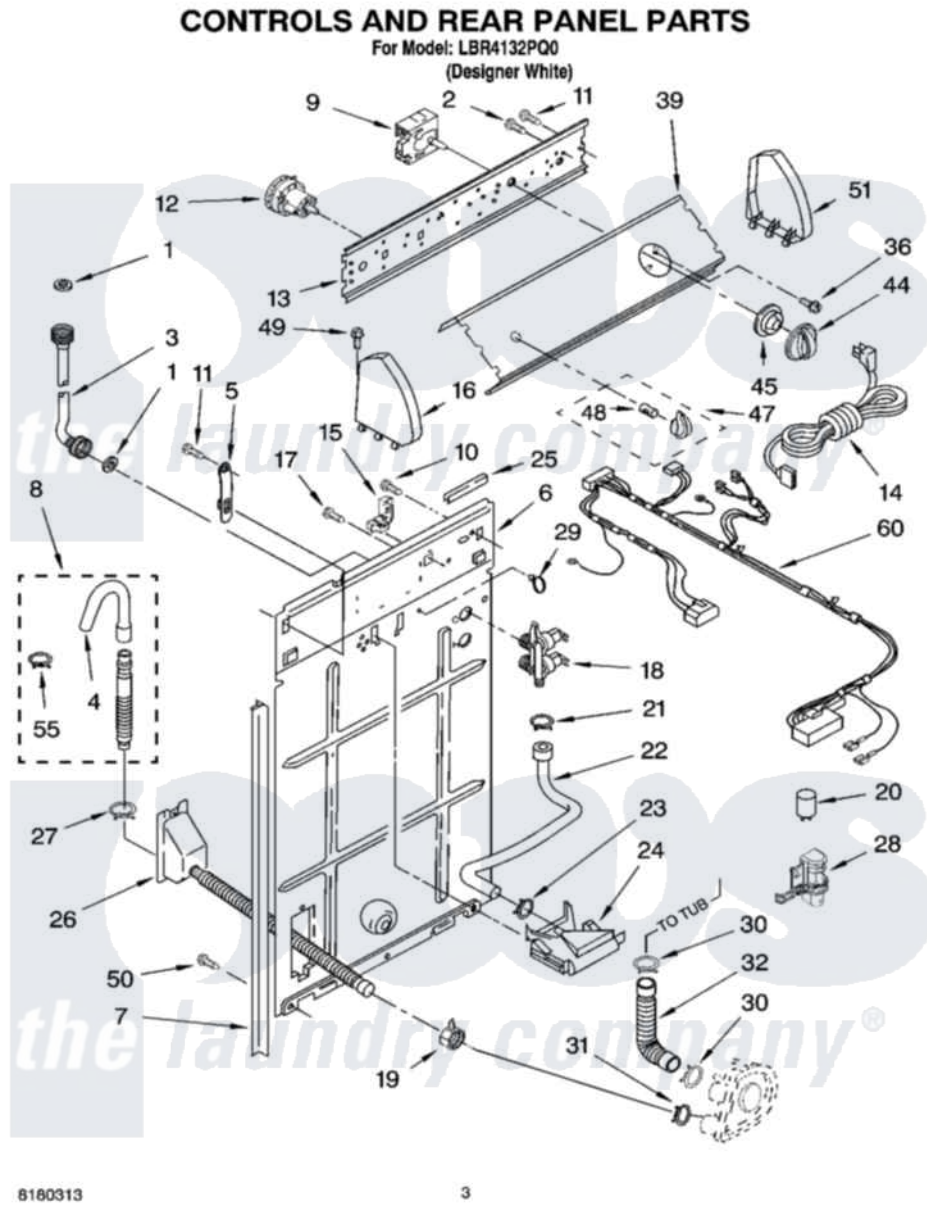

Whirlpool LBR4132PQ0 02 - CONTROL AND REAR PANEL PARTS

Whirlpool [Residential Whirlpool LBR4132PQ0 Washer Parts](#) Parts Diagram 02 - CONTROL AND REAR PANEL PARTS
Click on the part number to view part

Item	Original Part Number	Replaced By	Status	Part Description
1	3976300	16123		Washer Inlet-Hose Miscellaneous Parts Must be Ordered Separately.
2	3400073			Screw, Ground
3	3949374	89503		Hose-Inlet
"	3949375	89503		Hose-Inlet
4	3357027			Nozzle, Hose Drain
5	8318255	8568314		Strap, Console
6	3357976			Panel, Rear
7	62747			Pad, Rear Panel
8	3951609	285664		Hose
"	661577	285666		Hose
"	3357090	285702		Hose
9	8546681			Timer, Control
10	3351614			Screw, Gearcase Cover Mounting
11	90767			Screw, 8A X 3/8 HeX Washer Head Tapping

12	3366849	W10339228	Switch-WL
13	3948814		Bracket, Control
14	661661	285800	Cord-Power
15	3952821	285777	Relief-Str
16	8271365	279962	Endcap
17	9740848		Screw, Mixing Valve Mounting
18	3955673	285805	Valve-Inlet
19	3976395		Restraint, Hose
20	661606	8572717	Capacitor, Motor Start
21	301958	596669	Clamp, Manifold
22	8541607	3357328	Hose, Vacuum Break
23	370450	596669	Clamp, Manifold
24	3347034		Break, Vacuum
25	303294	3367669	Protector, Edge
26	8317940	W10358149	Drain Hose Assembly
27	3366912	356138	Clamp, Hose
28	8318046		Clip, Capacitor
29	8559320		Restraint, Hose
30	3363366	616099	Clamp
31	8317496	285655	Clamp, Hose
32	3951449	285871	Hose
36	3400818		Screw, Timer Mounting
39	3956546		Panel, Console
44	8544943		Knob, Timer
45	8544947		Dial, Timer
47	8544935		Knob, Control
48	8536939		Clip, Knob
49	388326		Screw, 8-18 X 1.25
50	62863	3390631	Screw, 10-16 X 3/8
51	8271359	279962	Endcap
55	3366913	3357331	Clamp, Drain
60	3957018		Harness, Wiring