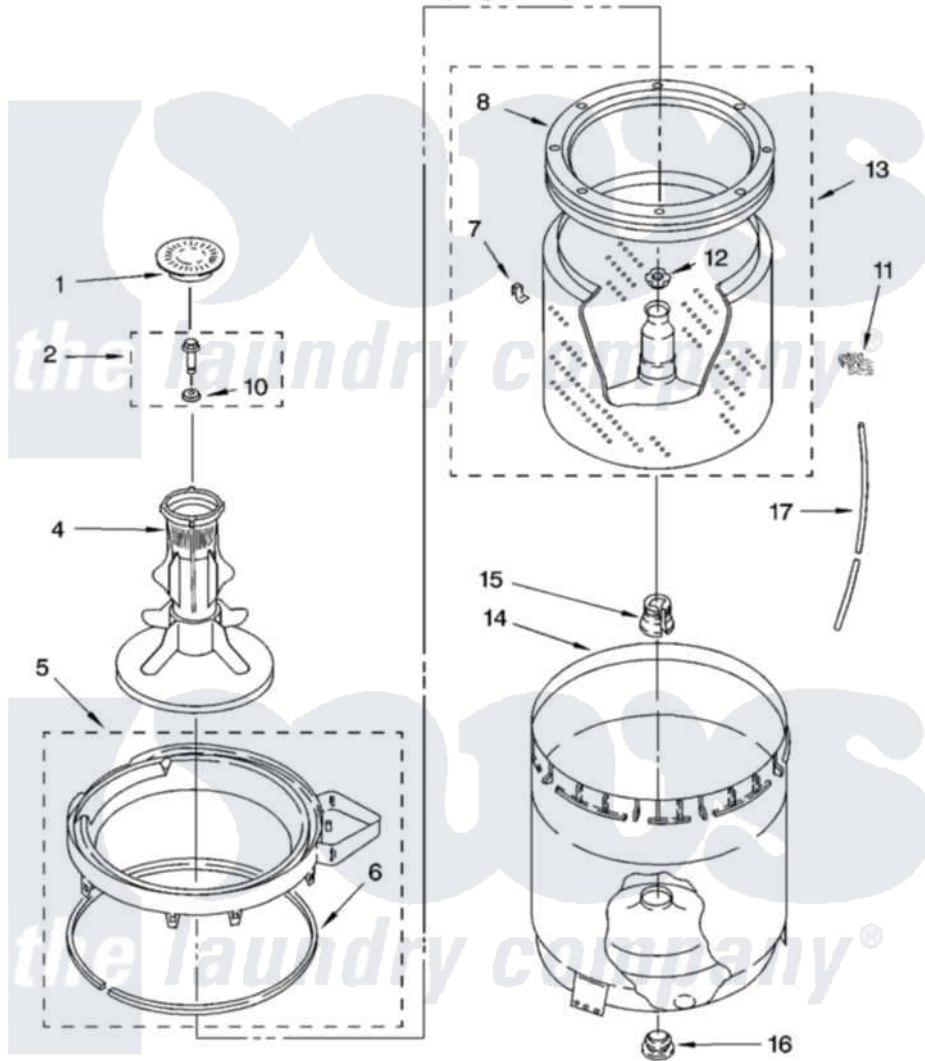

# Whirlpool LBR4132PQ0 03 - AGITATOR, BASKET AND TUB PARTS

## AGITATOR, BASKET AND TUB PARTS

For Model: LBR4132PQ0

(Designer White)

8180313

5

Whirlpool Residential Whirlpool LBR4132PQ0 Washer Parts Parts Diagram 03 - AGITATOR, BASKET AND TUB PARTS

[Click on the part number to view part](#)

Item	Original Part Number	Replaced By	Status	Part Description
1	<a href="#">3352483</a>			Cap, Agitator
2	<a href="#">358237</a>			Screw And Washer
4	<a href="#">63377</a>			Agitator
5	<a href="#">3360611</a>			Tub Ring And Gasket Assembly
6	<a href="#">3359586</a>			Gasket, Tub Ring
7	<a href="#">8519815</a>			Clip, Balance Ring
8	<a href="#">3956205</a>			Balance Ring
10	<a href="#">3949550</a>			Washer
11	<a href="#">2219077</a>			Clip, Pressure Switch Hose
12	<a href="#">21366</a>			Nut, Spanner
13	3956206	<a href="#">3956207</a>		Basket And Balance Ring
14	<a href="#">63125</a>			Tub
15	<a href="#">389140</a>			Tub Block, Basket Drive
16	<a href="#">383727</a>			Gasket, Centerpodt
17	3363657	<a href="#">353244</a>		Hose, Pressure Switch