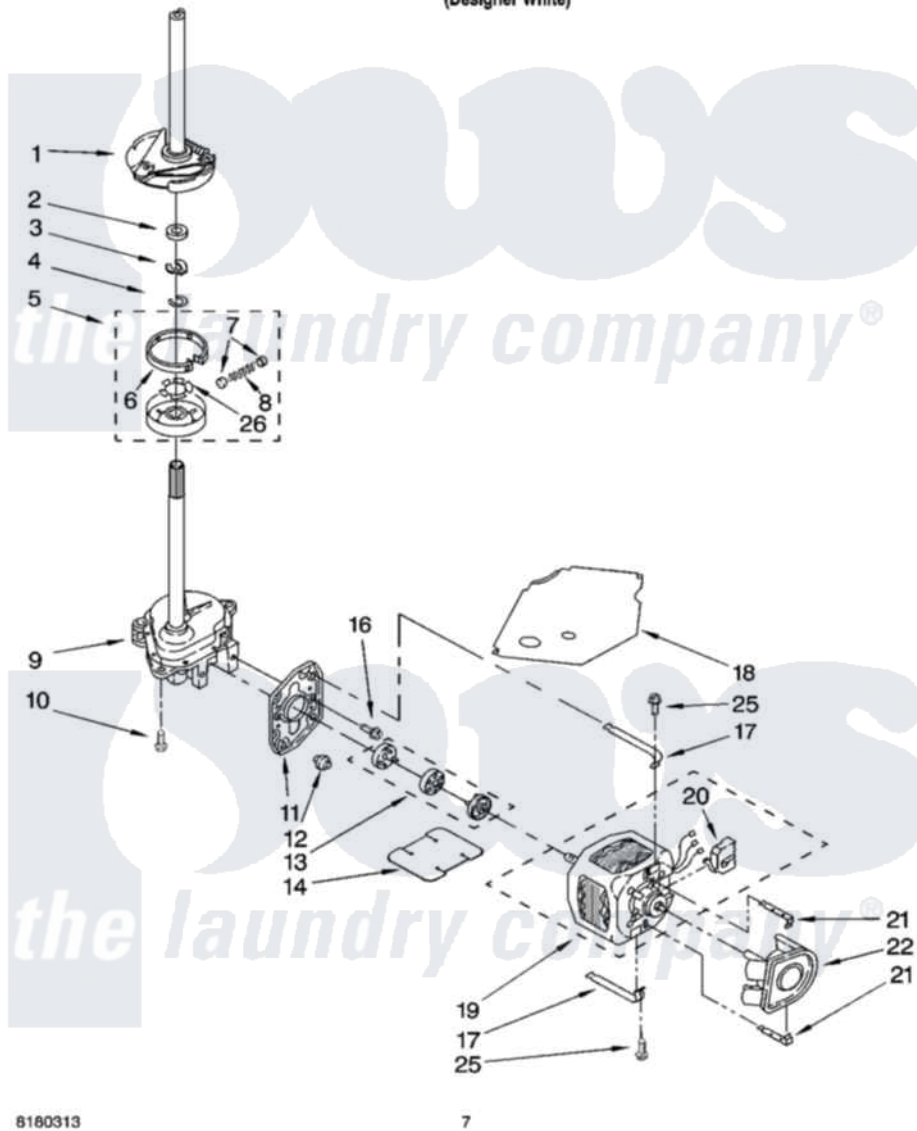

Whirlpool LBR4132PQ0 04 - BRAKE, CLUTCH, GEARCASE, MOTOR AND PUMP PARTS

BRAKE, CLUTCH, GEARCASE, MOTOR AND PUMP PARTS

For Model: LBR4132PQ0
(Designer White)

8180313

7

Whirlpool [Residential Whirlpool LBR4132PQ0 Washer Parts](#) Parts Diagram 04 - BRAKE, CLUTCH, GEARCASE, MOTOR AND PUMP PARTS
Click on the part number to view part

Item	Original Part Number	Replaced By	Status	Part Description
1	388951	285792		Basketdrive
2	63292			Washer, Spin Tube Thrust
3	62697	W10080230		Ring, Spin Tube Support
4	63283	285353		Ring
5	3951311	285785		Clutch
6	3951308	285790		Lining
7	62646			Cap, Clutch Spring
8	3946792			Spring And Damper Assembly
9	3360630	3360629		Gearcase
10	3357334	3400516		Screw Anti-Rattle
11	62611			Plate, Motor Mount To Gearcase
12	62691			Grommet, Motor
13	285753	285753A		Coupling
14	3946532			Shield, Motor

16	3400516		Screw Anti-Rattle
17	3349637	W10086010	Retainer, Motor
18	3362089		Shield, Tub To Motor
19	8528158	661600	Motor, Main Drive
20	3952056		Switch, Main Drive Motor
21	8546127		Retainer, Pump
22	3363394		Pump
25	3387485	273556	Screw, 10-16 X 5/8
26	3355454		Clip, Main Drive