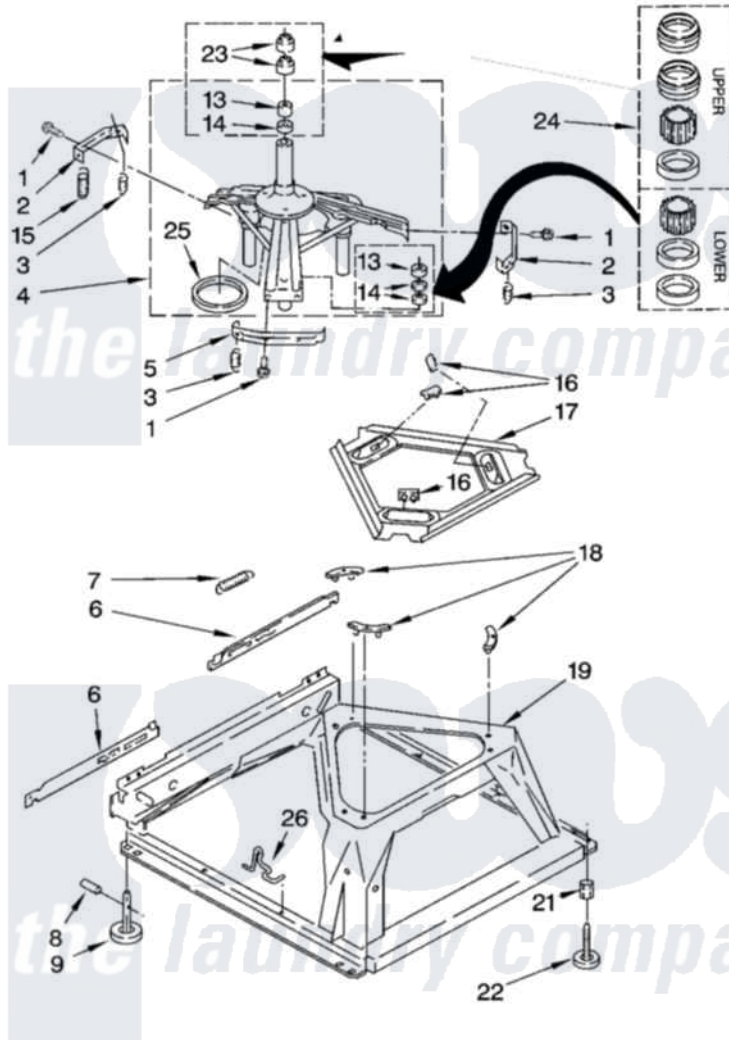

Whirlpool LBR4132PQ0 05 - MACHINE BASE PARTS

MACHINE BASE PARTS

For Model: LBR4132PQ0
(Designer White)

8

8180313

Whirlpool [Residential Whirlpool LBR4132PQ0 Washer Parts](#) Parts Diagram 05 - MACHINE BASE PARTS
Click on the part number to view part

Item	Original Part Number	Replaced By	Status	Part Description
1	3400076			Screw, Bracket Mounting
2	64067			Bracket, Spring Outer
3	63907			Spring, Suspension
4	3362087	280184		Support
5	64065			Bracket, Spring Outer
6	63138			Link, Leveling Mechanism
7	62597	8316845		Spring
8	62837			Pin, Knurled
9	62596	285244		Feet-Leveling
13	3347047	8546455		Bearing, Centerpost
14	357409	359449		Seal, Agitator Shaft
15	388492	W10250667		Spring, Counterweight
16	62568	285219		Pad
17	3946509			Plate, Suspension
18	3363660	285744		Pad
19	3349337	285459		Base

21	3359452		Nut, Lock
22	389102	W10001130	Foot, Leveling
23	356934	8577376	Seal, Centerpost
24	285203		Centerpost Bearing Kit
25	63134		Ring, Sound Deadening
26	63806	W10145155	Retainer, Suspension Spring