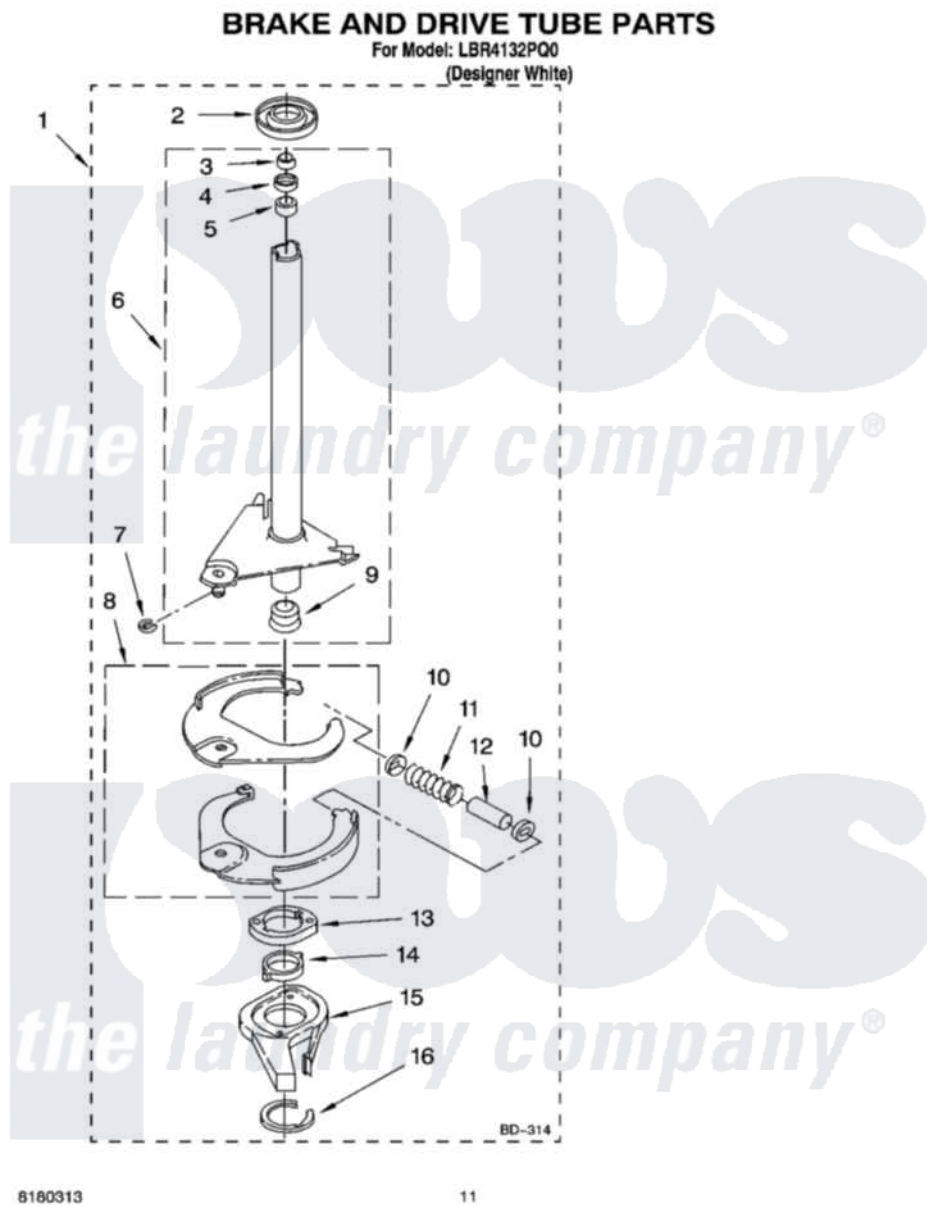

Whirlpool LBR4132PQ0 07 - BRAKE AND DRIVE TUBE PARTS

8180313

11

Whirlpool Residential Whirlpool LBR4132PQ0 Washer Parts Parts Diagram 07 - BRAKE AND DRIVE TUBE PARTS
Click on the part number to view part

Item	Original Part Number	Replaced By	Status	Part Description
1	388951	285792		Basketdrive
2	62658			Ring, Thrust
3	91939			Seal, Shaft
4	356427			Seal, Spin Pinion
5	356937			Spacer, Drive Tube
6	64027	64208		Tube-Spin
7	64035	W10083190		Ring, Retaining
8	64232	285438		Shoe-Brake
9	62703	8546462		"T" Bearing, Spin Tube
10	62648	285658		Sleeve
11	62647		Not Available	Spring, Brake
12	62909	285658		Sleeve
13	63023	8546461		Cam, Brake Release
14	63022			Sleeve, Cam
15	64194	285790		Lining
16	90368	W10083200		Ring, Retaining