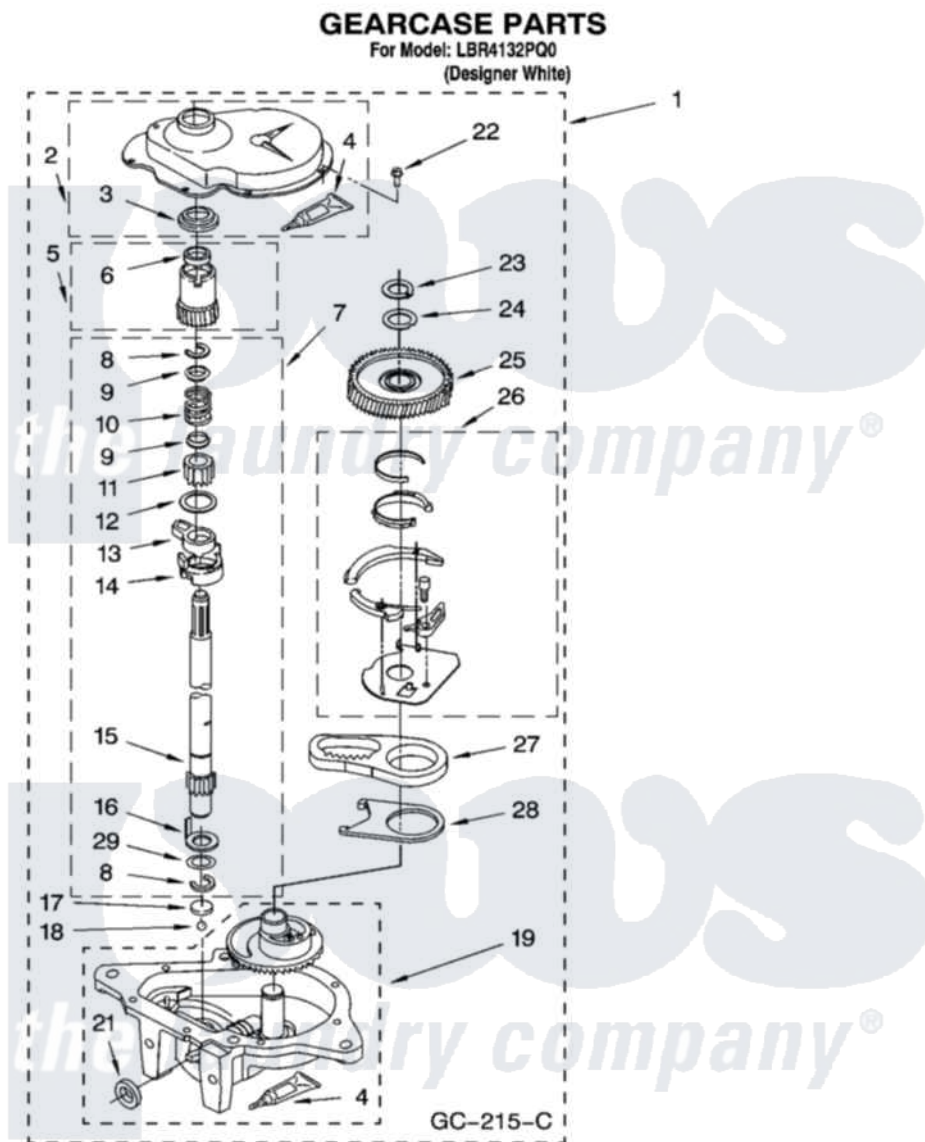

Whirlpool LBR4132PQ0 08 - GEARCASE PARTS

12

8180313

Whirlpool [Residential Whirlpool LBR4132PQ0 Washer Parts](#) Parts Diagram 08 - GEARCASE PARTS
Click on the part number to view part

Item	Original Part Number	Replaced By	Status	Part Description
1	3360630	3360629		Gearcase
2	285202			Cover, Gearcase
3	3349985			Seal, Gearcase Cover
4	285195			Sealer Sealer, Gasket
5	63320	285362		Gear and Pinion
6	356427			Seal, Spin Pinion
7	389387			Shaft, Agitator
8	90369		Not Available	Ring, Retaining (2)
9	62677			Retainer, Spring
10	62676			Spring, Agitator
11	63273	285509		Shaft, Agitator
12	62619			Washer, Agitator Gear
13	62580	285206		Cam-Agitator
14	62581	285206		Cam-Agitator
15	285509			Shaft, Agitator
16	62618			Washer, Cam Thrust

17	16018	285205	Bearing
18	85529	285205	Bearing
19	389230	285515	Gearcase
21	285352		Seal Kit, Thrust Plug
22	3351614		Screw, Gearcase Cover Mounting
23	3362552	285765	Ring-Retr
24	285735	285766	Washer Kit, Thrust
25	62570	285362	Gear and Pinon
26	388253	999516	Shelf-Glas
27	3349296	8546456	Rack, Connecting
28	62621		Actuator, Shift
29	388815		Washer, Intermediate 1 3976263 Miscellaneous Parts Bag 2 3976300 Washer, Inlet Hose 3 3366913 Clamp, Hose