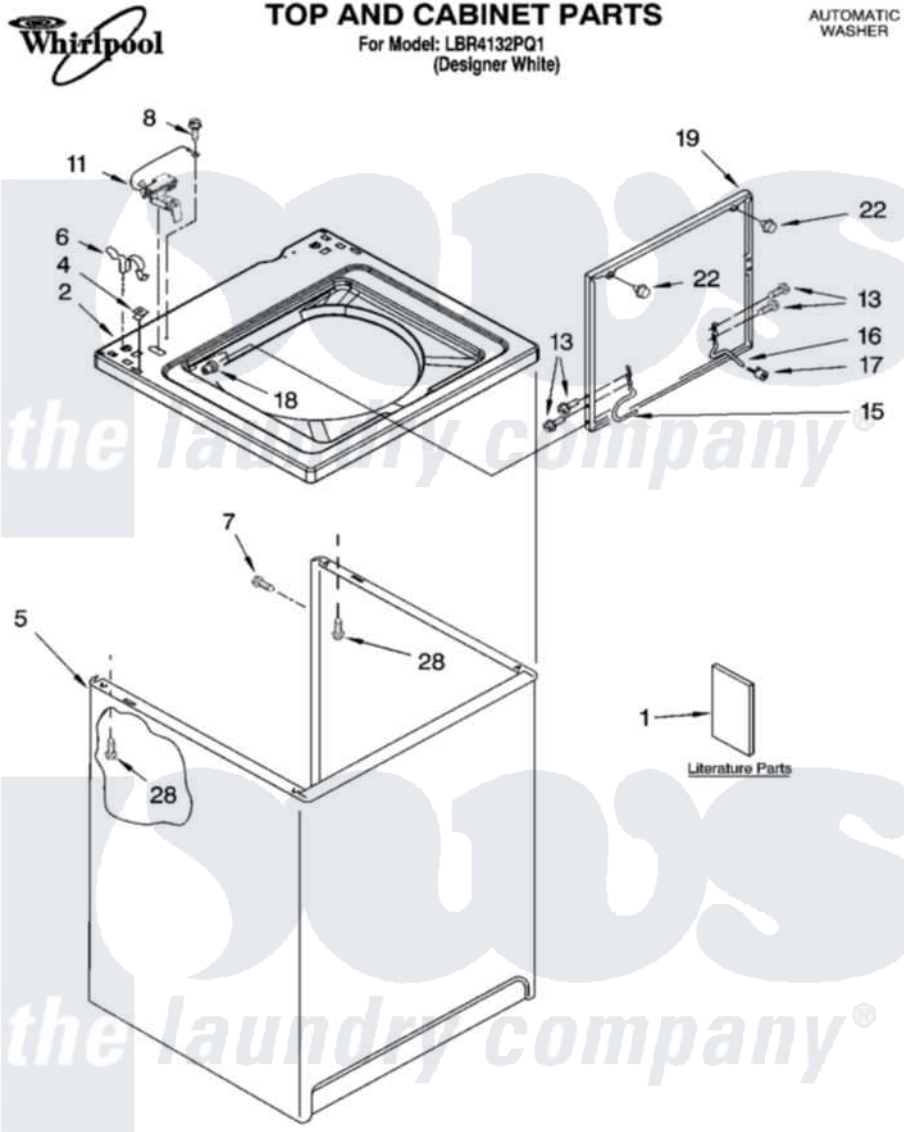

Whirlpool LBR4132PQ1 01 - TOP AND CABINET PARTS

1-05 Litho in U.S.A. (drd)

1

Part No. 8180589

[Whirlpool Residential Whirlpool LBR4132PQ1 Washer Parts](#) Parts Diagram 01 - TOP AND CABINET PARTS
 Click on the part number to view part

Item	Original Part Number	Replaced By	Status	Part Description
1	3957165		Not Available	Installation Instructions
"	3955869		Not Available	Use & Care Guide
"	3955901		Not Available	Feature Sheet
"	8546683		Not Available	Wiring Diagram
"	3957344		Not Available	Energy Guide
"	N/A		Not Available	Following May Be Purchased DO-IT-YOURSELF REPAIR MANUALS
"	4313896			Do-It-Yourself Repair Manuals
2	8541621			Top
4	357213			Nut, Push-In
5	63128			Cabinet
6	62780			Clip, Top And Cabinet And Rear Panel
7	3357011	308685		Side Trim)
8	3351614			Screw, Gearcase Cover Mounting
11	8318084			Switch, Lid

13	3351355	W10119828	Screw, Lid Hinge Mounting
15	8318088		Hinge, Lid
16	54583		Hinge, Lid
17	19119		Bumper, Lid Hinge
18	21258		Bearing, Lid Hinge
19	8542383	W10193857	Lid
22	9724509		Bumper, Lid
28	3390631		Screw, 10-16 X 3/8