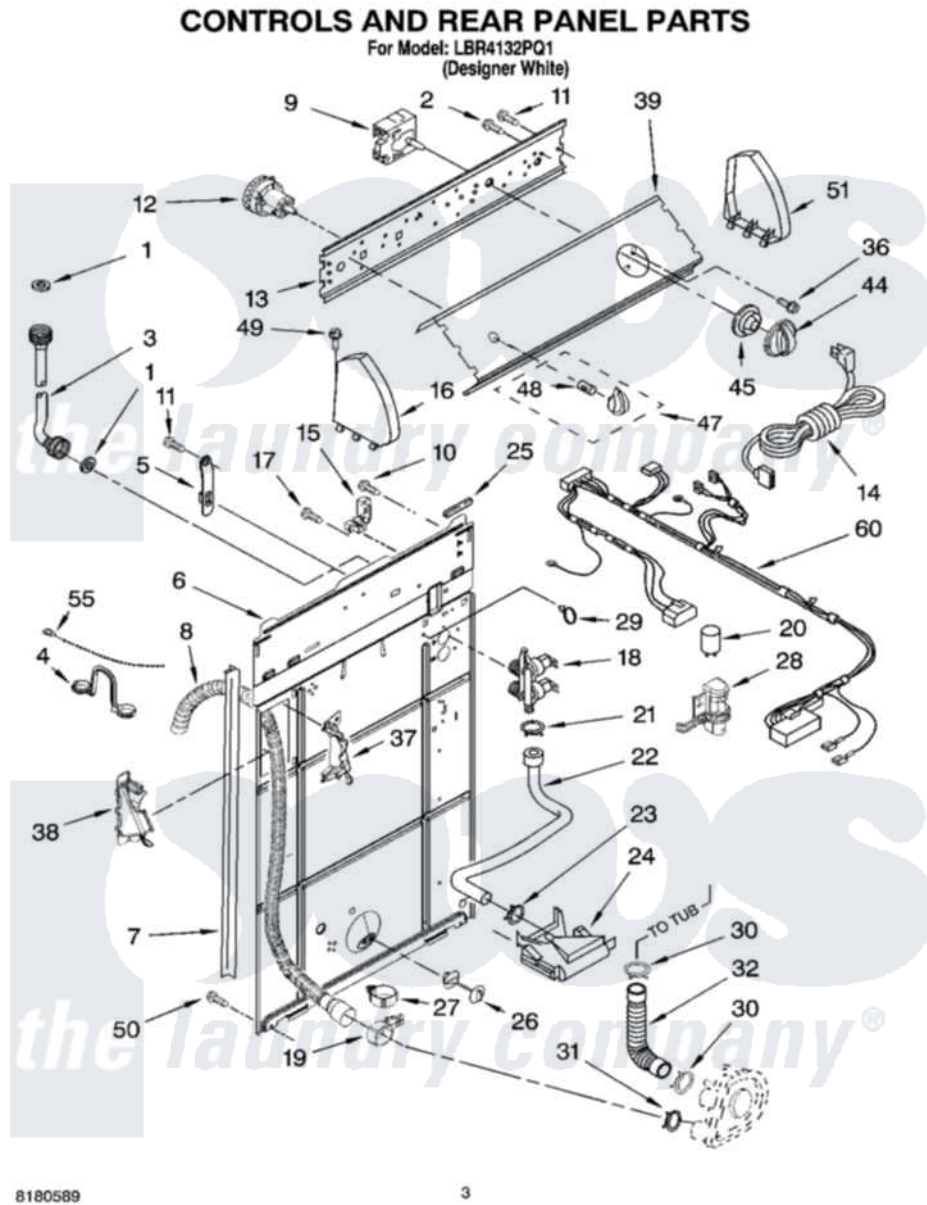

Whirlpool LBR4132PQ1 02 - CONTROL AND REAR PANEL PARTS

8180589

3

Whirlpool [Residential Whirlpool LBR4132PQ1 Washer Parts](#) Parts Diagram 02 - CONTROL AND REAR PANEL PARTS
Click on the part number to view part

Item	Original Part Number	Replaced By	Status	Part Description
1	3976300	16123		Washer Inlet-Hose Miscellaneous Parts Must be Ordered Separately.
2	3400073			Screw, Ground
3	8571377	89503		Hose-Inlet
"	8571378	89503		Hose-Inlet
4	8541672	8577378		U-Bend, Drain Hose
5	8318255	8568314		Strap, Console
6	8541686			Panel, Rear
7	62747			Pad, Rear Panel
8	8559373	W10096921		Drain Hose Assembly
9	8546681			Timer, Control
10	3351614			Screw, Gearcase Cover Mounting
11	90767			Screw, 8A X 3/8 HeX Washer Head Tapping
12	3366849	W10339228		Switch-WL
13	3948814			Bracket, Control