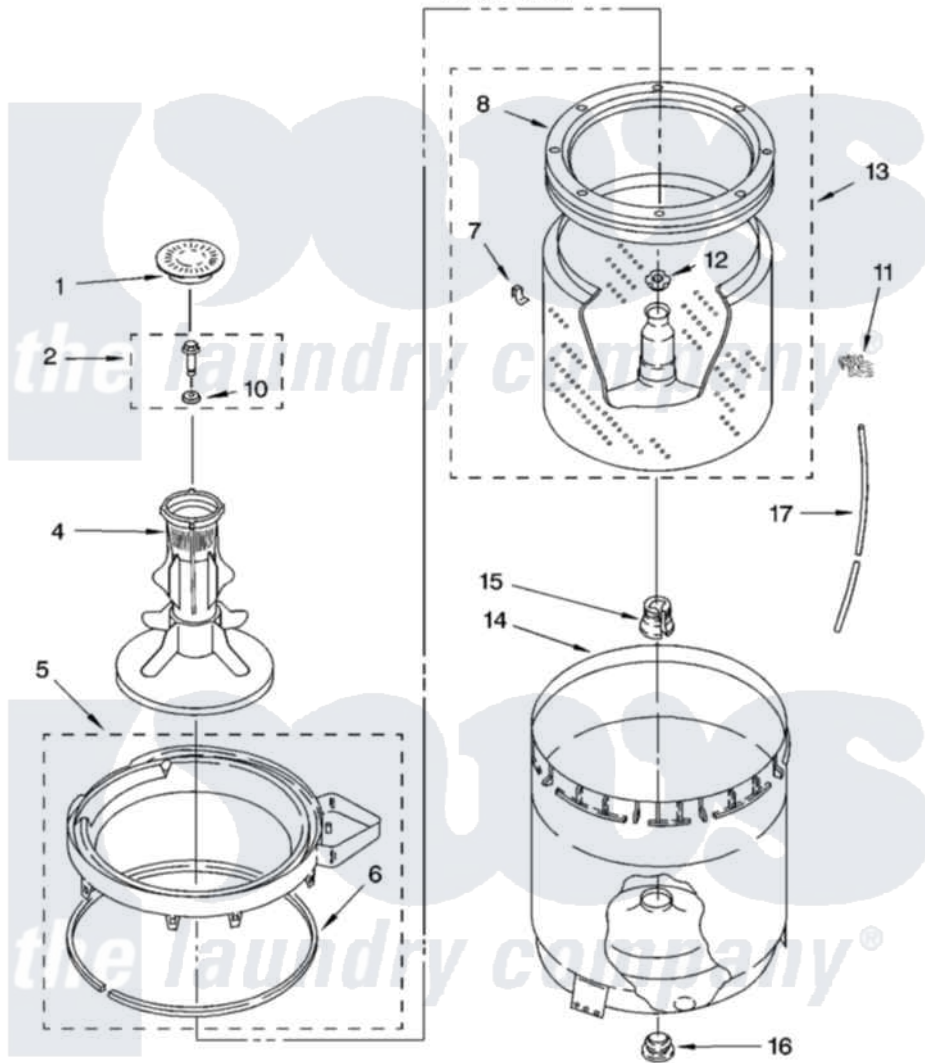

# Whirlpool LBR4132PQ1 03 - AGITATOR, BASKET AND TUB PARTS

## AGITATOR, BASKET AND TUB PARTS

For Model: LBR4132PQ1  
(Designer White)

8180589

5

Whirlpool [Residential Whirlpool LBR4132PQ1 Washer Parts](#) Parts Diagram 03 - AGITATOR, BASKET AND TUB PARTS  
Click on the part number to view part

Item	Original Part Number	Replaced By	Status	Part Description
1	<a href="#">3352483</a>			Cap, Agitator
2	<a href="#">358237</a>			Screw And Washer
4	<a href="#">63377</a>			Agitator
5	<a href="#">3360611</a>			Tub Ring And Gasket Assembly
6	<a href="#">3359586</a>			Gasket, Tub Ring
7	<a href="#">8519815</a>			Clip, Balance Ring
8	<a href="#">3956205</a>			Balance Ring
10	<a href="#">3949550</a>			Washer
11	<a href="#">2219077</a>			Clip, Pressure Switch Hose
12	<a href="#">21366</a>			Nut, Spanner
13	3956206	<a href="#">3956207</a>		Basket And Balance Ring
14	<a href="#">63125</a>			Tub
15	<a href="#">389140</a>			Tub Block, Basket Drive
16	<a href="#">383727</a>			Gasket, Centerpodt
17	3363657	<a href="#">353244</a>		Hose, Pressure Switch