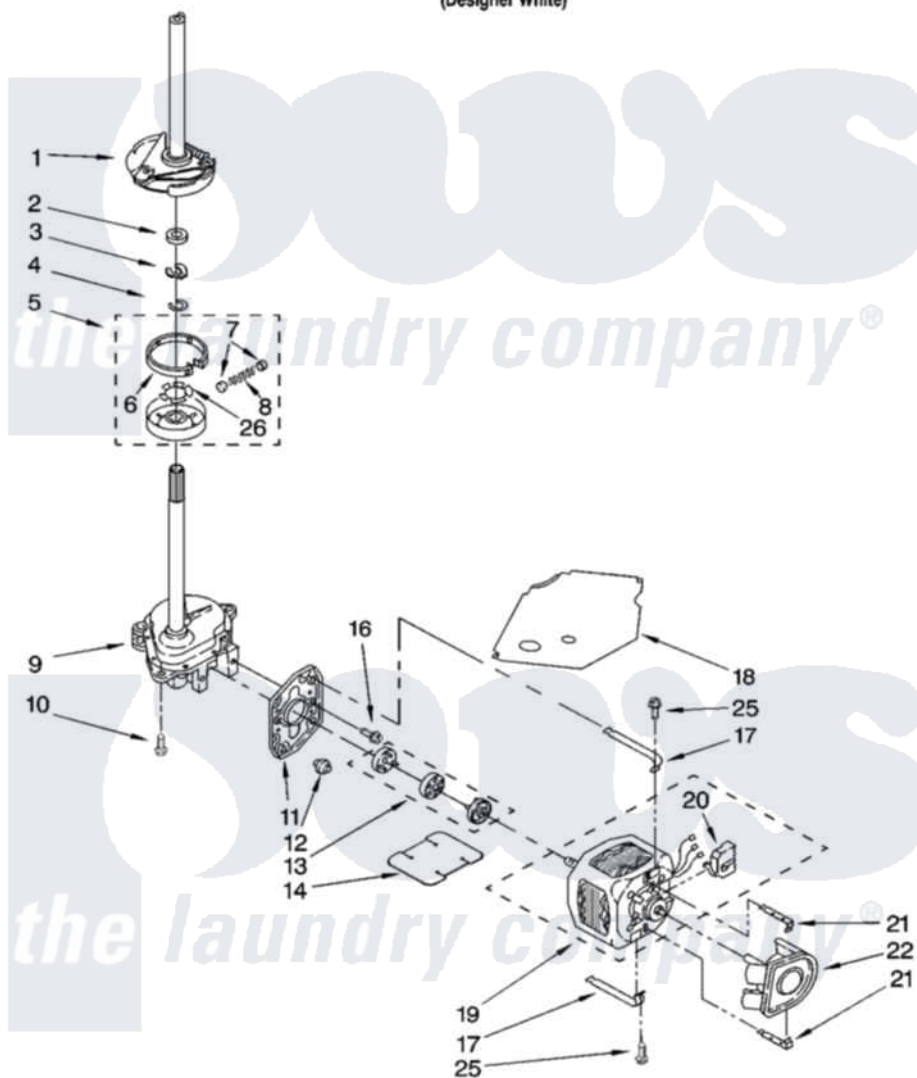

Whirlpool LBR4132PQ1 04 - BRAKE, CLUTCH, GEARCASE, MOTOR AND PUMP PARTS

BRAKE, CLUTCH, GEARCASE, MOTOR AND PUMP PARTS

For Model: LBR4132PQ1
(Designer White)

8180589

7

Whirlpool [Residential Whirlpool LBR4132PQ1 Washer Parts](#) Parts Diagram 04 - BRAKE, CLUTCH, GEARCASE, MOTOR AND PUMP PARTS
Click on the part number to view part

Item	Original Part Number	Replaced By	Status	Part Description
1	388951	285792		Basketdrive
2	63292			Washer, Spin Tube Thrust
3	62697	W10080230		Ring, Spin Tube Support
4	63283	285353		Ring
5	3951311	285785		Clutch
6	3951308	285790		Lining
7	62646			Cap, Clutch Spring
8	3946792			Spring And Damper Assembly
9	3360630	3360629		Gearcase
10	3357334	3400516		Screw Anti-Rattle
11	62611			Plate, Motor Mount To Gearcase
12	62691			Grommet, Motor
13	285753	285753A		Coupling
14	3946532			Shield, Motor

16	3400516		Screw Anti-Rattle
17	3349637	W10086010	Retainer, Motor
18	3362089		Shield, Tub To Motor
19	8528158	661600	Motor, Main Drive
20	3952056		Switch, Main Drive Motor
21	8546127		Retainer, Pump
22	3363394		Pump
25	3387485	273556	Screw, 10-16 X 5/8
26	3355454		Clip, Main Drive