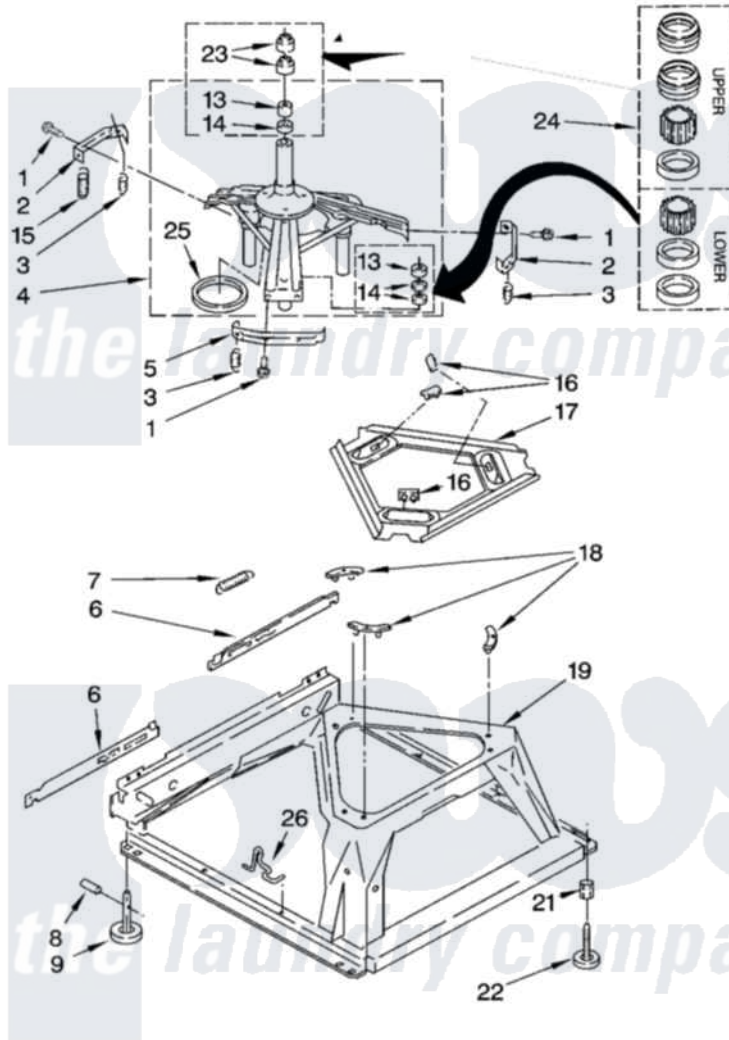

Whirlpool LBR4132PQ1 05 - MACHINE BASE PARTS

MACHINE BASE PARTS

For Model: LBR4132PQ1
(Designer White)

8

8180589

Whirlpool [Residential Whirlpool LBR4132PQ1 Washer Parts](#) Parts Diagram 05 - MACHINE BASE PARTS
Click on the part number to view part

Item	Original Part Number	Replaced By	Status	Part Description
1	3400076			Screw, Bracket Mounting
2	64067			Bracket, Spring Outer
3	63907			Spring, Suspension
4	3362087	280184		Support
5	64065			Bracket, Spring Outer
6	63138			Link, Leveling Mechanism
7	62597	8316845		Spring
8	62837			Pin, Knurled
9	62596	285244		Feet-Leveling
13	3347047	8546455		Bearing, Centerpost
14	357409	359449		Seal, Agitator Shaft
15	8534035	285901		Spring
16	62568	285219		Pad
17	3946509			Plate, Suspension
18	3363660	285744		Pad
19	3349337	285459		Base

21	3359452		Nut, Lock
22	389102	W10001130	Foot, Leveling
23	356934	8577376	Seal, Centerpost
24	285203		Centerpost Bearing Kit
25	63134		Ring, Sound Deadening
26	63806	W10145155	Retainer, Suspension Spring