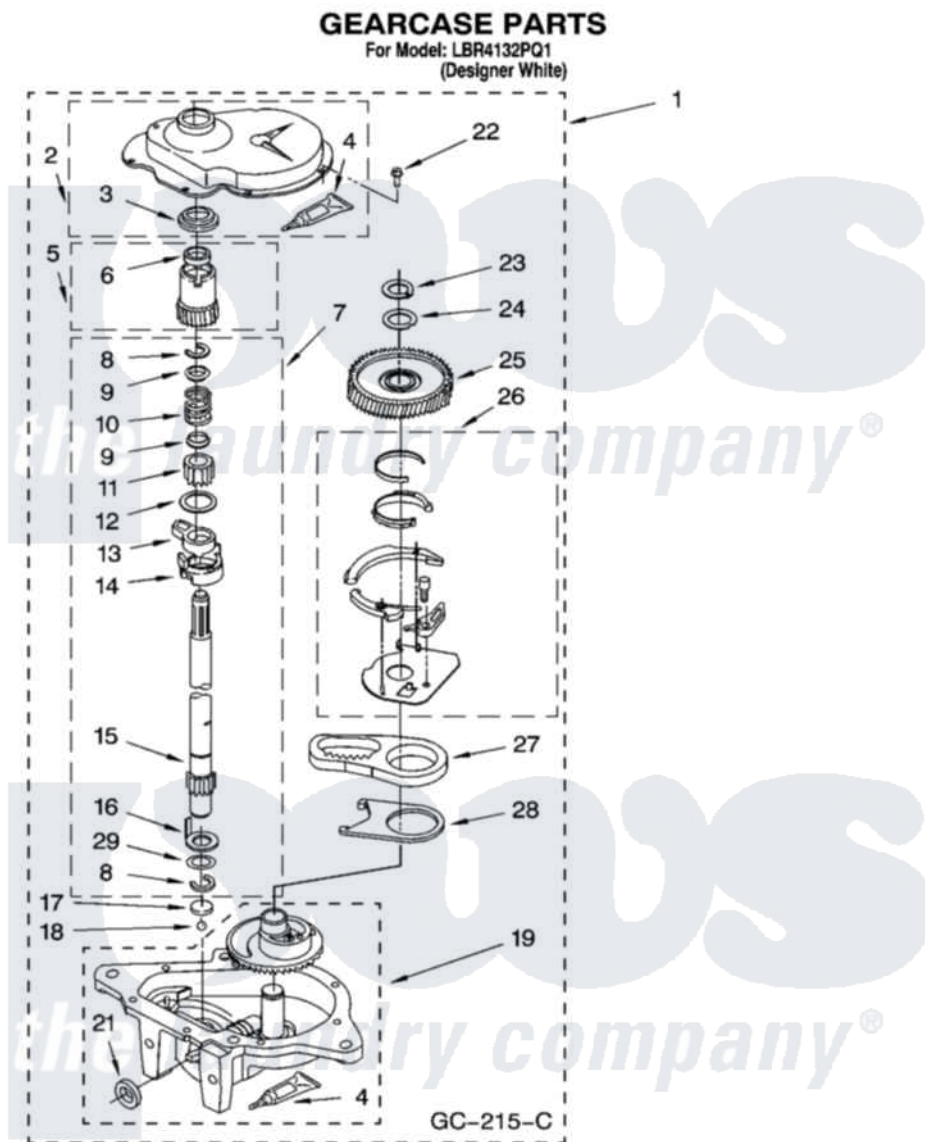

Whirlpool LBR4132PQ1 08 - GEARCASE PARTS

12

8180589

Whirlpool [Residential Whirlpool LBR4132PQ1 Washer Parts](#) Parts Diagram 08 - GEARCASE PARTS
Click on the part number to view part

Item	Original Part Number	Replaced By	Status	Part Description
1	3360630	3360629		Gearcase
2	285202			Cover, Gearcase
3	3349985			Seal, Gearcase Cover
4	285195			Sealer Sealer, Gasket
5	63320	285362		Gear and Pinion
6	356427			Seal, Spin Pinion
7	389387			Shaft, Agitator
8	90369		Not Available	Ring, Retaining (2)
9	62677			Retainer, Spring
10	62676			Spring, Agitator
11	63273	285509		Shaft, Agitator
12	62619			Washer, Agitator Gear
13	62580	285206		Cam-Agitator
14	62581	285206		Cam-Agitator
15	285509			Shaft, Agitator
16	62618			Washer, Cam Thrust

17	16018	285205	Bearing
18	85529	285205	Bearing
19	389230	285515	Gearcase
21	285352		Seal Kit, Thrust Plug
22	3351614		Screw, Gearcase Cover Mounting
23	3362552	285765	Ring-Retr
24	285735	285766	Washer Kit, Thrust
25	62570	285362	Gear and Pinon
26	388253	999516	Shelf-Glas
27	3349296	8546456	Rack, Connecting
28	62621		Actuator, Shift
29	388815		Washer, Intermediate 1 3976263 Miscellaneous Parts Bag 2 3976300 Washer, Inlet Hose 3 3366913 Clamp, Hose