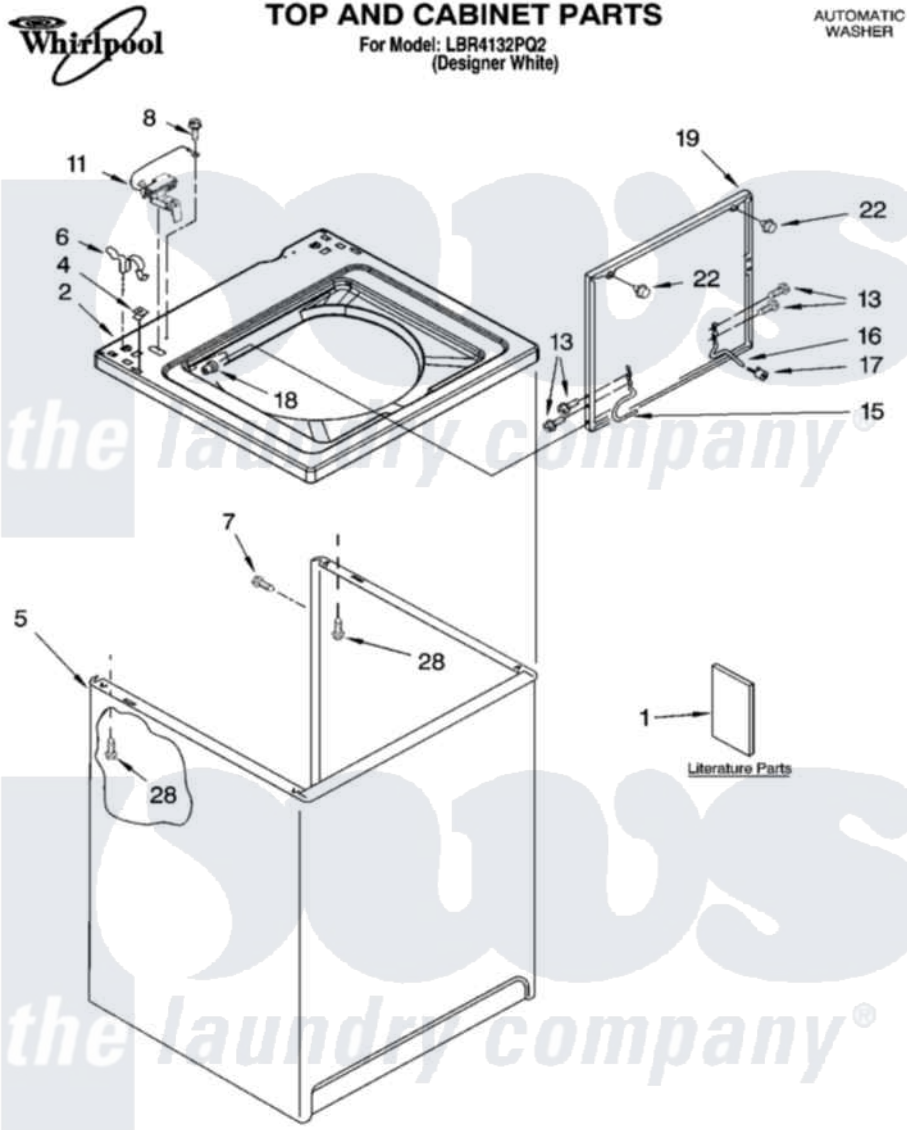

# Whirlpool LBR4132PQ2 01 - TOP AND CABINET PARTS

11-05 Litho in U.S.A. (dtd)

1

Part No. 8180889

Whirlpool Residential Whirlpool LBR4132PQ2 Washer Parts Parts Diagram 01 - TOP AND CABINET PARTS  
 Click on the part number to view part

Item	Original Part Number	Replaced By	Status	Part Description
1	3958075		Not Available	Installation Instructions
"	8578232		Not Available	Use & Care Guide
"	3955901		Not Available	Feature Sheet
"	8546683		Not Available	Wiring Diagram
"	3957480		Not Available	Energy Guide
"	N/A		Not Available	Following May Be Purchased DO-IT-YOURSELF REPAIR MANUALS
"	<a href="#">4313896</a>			Do-It-Yourself Repair Manuals
2	<a href="#">8541621</a>			Top
4	<a href="#">357213</a>			Nut, Push-In
5	<a href="#">63128</a>			Cabinet
6	<a href="#">62780</a>			Clip, Top And Cabinet And Rear Panel
7	3357011	<a href="#">308685</a>		Side Trim )
8	<a href="#">3351614</a>			Screw, Gearcase Cover Mounting
11	<a href="#">8318084</a>			Switch, Lid

13	3351355	<a href="#">W10119828</a>	Screw, Lid Hinge Mounting
15	<a href="#">8318088</a>		Hinge, Lid
16	<a href="#">54583</a>		Hinge, Lid
17	<a href="#">19119</a>		Bumper, Lid Hinge
18	<a href="#">21258</a>		Bearing, Lid Hinge
19	8542383	<a href="#">W10193857</a>	Lid
22	<a href="#">9724509</a>		Bumper, Lid
28	<a href="#">3390631</a>		Screw, 10-16 X 3/8