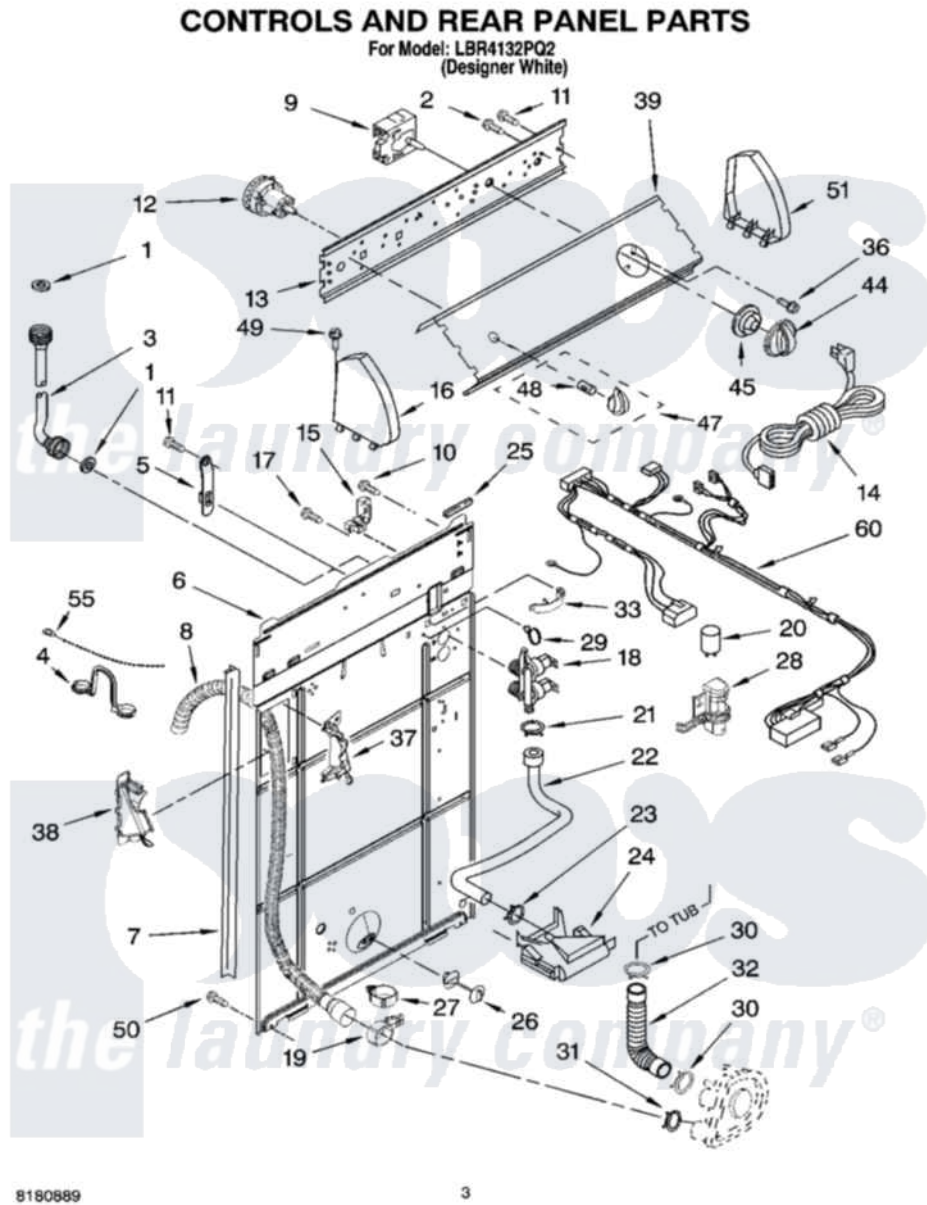

Whirlpool LBR4132PQ2 02 - CONTROL AND REAR PANEL PARTS

8180889

3

Whirlpool [Residential Whirlpool LBR4132PQ2 Washer Parts](#) Parts Diagram 02 - CONTROL AND REAR PANEL PARTS
Click on the part number to view part

Item	Original Part Number	Replaced By	Status	Part Description
1	3976300	16123		Washer Inlet-Hose Miscellaneous Parts Must be Ordered Separately.
2	3400073			Screw, Ground
3	8571377	89503		Hose-Inlet
"	8571378	89503		Hose-Inlet
4	8541672	8577378		U-Bend, Drain Hose
5	8568314			Strap, Console
6	8541686			Panel, Rear
7	62747			Pad, Rear Panel
8	8559373	W10096921		Drain Hose Assembly
9	8546681			Timer, Control
10	3351614			Screw, Gearcase Cover Mounting
11	90767			Screw, 8A X 3/8 HeX Washer Head Tapping
12	3366849	W10339228		Switch-WL
13	3948814			Bracket, Control

14	661661	285800	Cord-Power
15	3952821	285777	Relief-Str
16	8271365	279962	Endcap
17	9740848		Screw, Mixing Valve Mounting
18	3955673	285805	Valve-Inlet
19	8541668		Clamp, Hose
20	8572717		Capacitor, Motor Start
21	301958	596669	Clamp, Manifold
22	8541607	3357328	Hose, Vacuum Break
23	370450	596669	Clamp, Manifold
24	3347034		Break, Vacuum
25	303294	3367669	Protector, Edge
26	8519200		Support, Rear Panel
27	8541667		Clamp, Hose
28	8318046		Clip, Capacitor
29	8559320		Restraint, Hose
30	3363366	616099	Clamp
31	8317496	285655	Clamp, Hose
32	3951449	285871	Hose
33	3349557		Retainer, Harness
36	3400818		Screw, Timer Mounting
37	8541669		Bucket, Drain Hose
"	BLANK	Not Available	(Left Half)
38	8541658		Bucket, Drain Hose
"	BLANK	Not Available	(Right Half)
39	3956546		Panel, Console
44	8544943		Knob, Timer
45	8544947		Dial, Timer
47	8544935		Knob, Control
48	8536939		Clip, Knob
49	388326		Screw, 8-18 X 1.25
50	62863	3390631	Screw, 10-16 X 3/8
51	8271359	279962	Endcap
55	3347868	W10339879	Tie, Cable
60	3957018		Harness, Wiring
"	N/A	Not Available	FOLLOWING PARTS NOT ILLUSTRATED
"	3957361		Miscellaneous Parts Bag