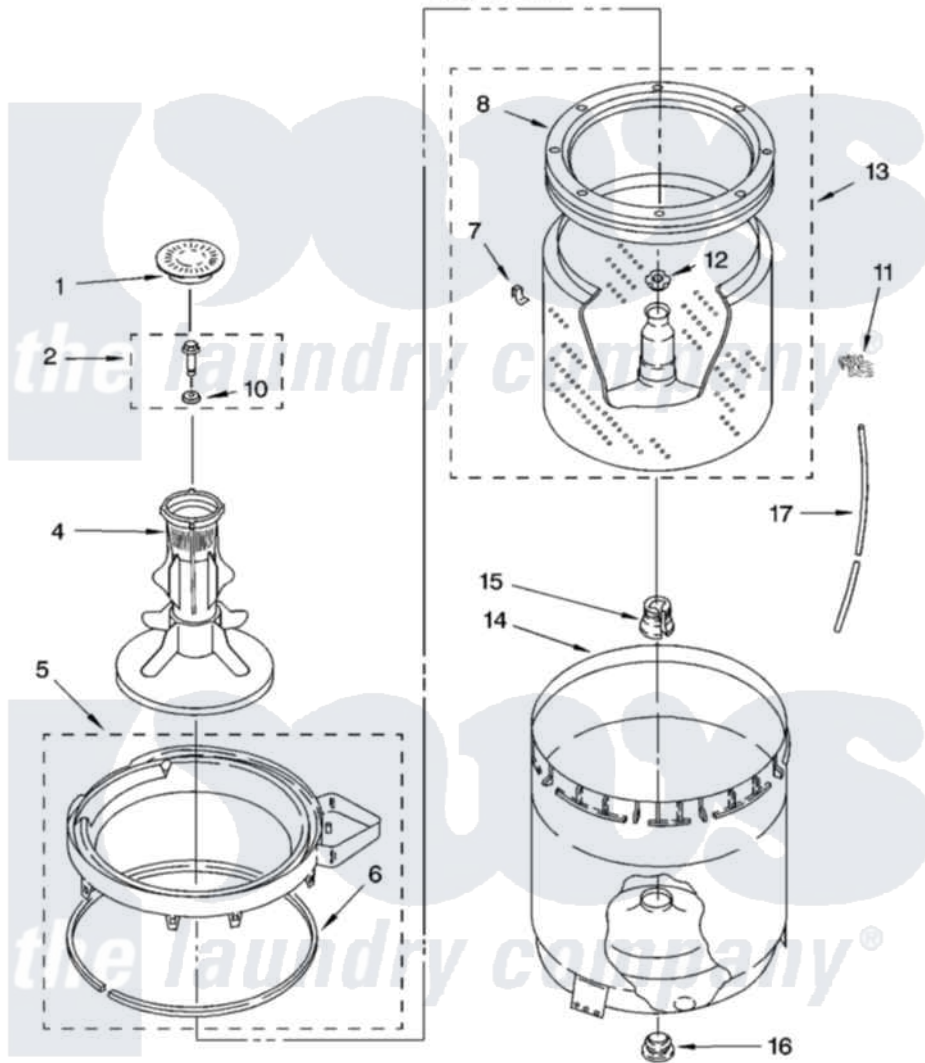

Whirlpool LBR4132PQ2 03 - AGITATOR, BASKET AND TUB PARTS

AGITATOR, BASKET AND TUB PARTS

For Model: LBR4132PQ2
(Designer White)

8180889

5

Whirlpool [Residential Whirlpool LBR4132PQ2 Washer Parts](#) Parts Diagram 03 - AGITATOR, BASKET AND TUB PARTS
Click on the part number to view part

Item	Original Part Number	Replaced By	Status	Part Description
1	3352483			Cap, Agitator
2	358237			Screw And Washer
4	63377			Agitator
5	3360611			Tub Ring And Gasket Assembly
6	3359586			Gasket, Tub Ring
7	8519815			Clip, Balance Ring
8	3956205			Balance Ring
10	3949550			Washer
11	2219077			Clip, Pressure Switch Hose
12	21366			Nut, Spanner
13	3956206	3956207		Basket And Balance Ring
14	63125			Tub
15	389140			Tub Block, Basket Drive
16	383727			Gasket, Centerpodt
17	3363657	353244		Hose, Pressure Switch