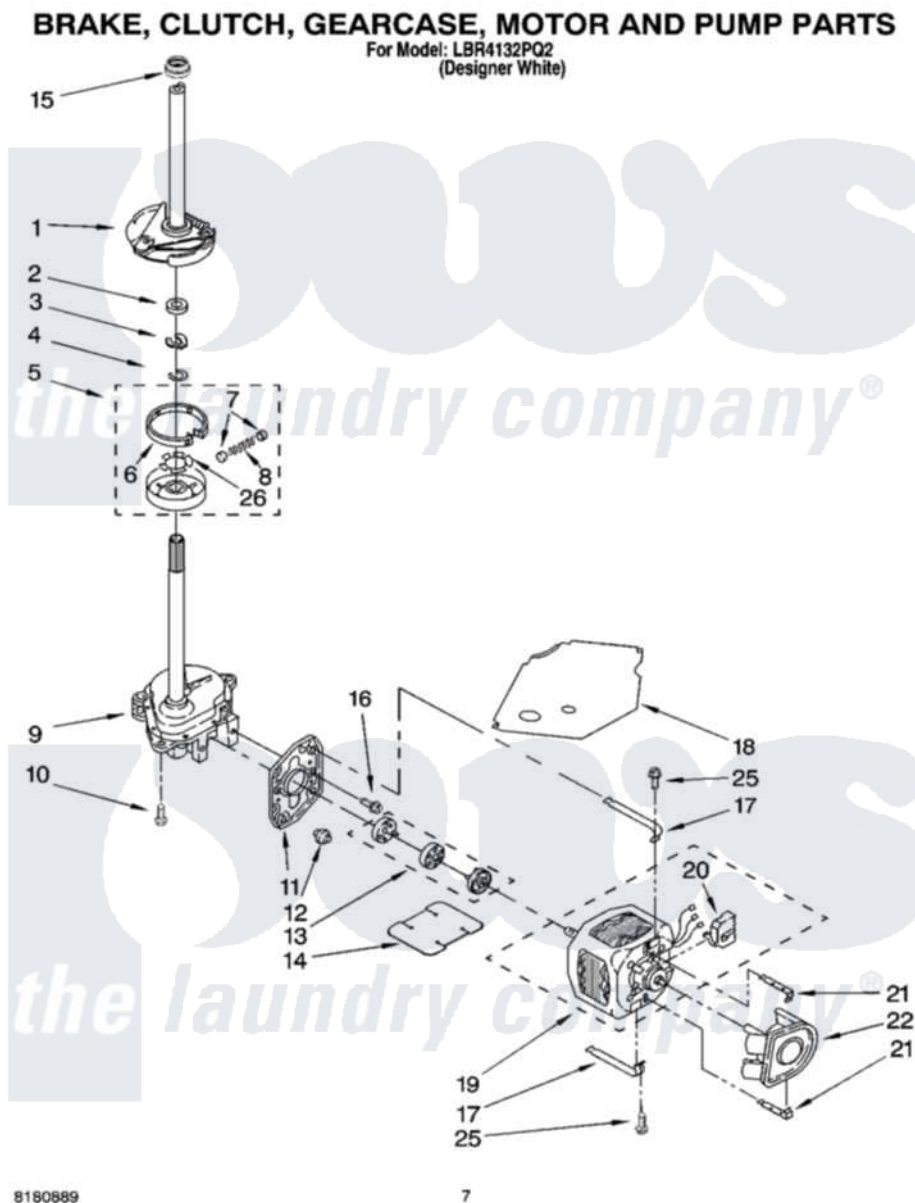

# Whirlpool LBR4132PQ2 04 - BRAKE, CLUTCH, GEARCASE, MOTOR AND PUMP PARTS

Whirlpool [Residential Whirlpool LBR4132PQ2 Washer Parts](#) Parts Diagram 04 - BRAKE, CLUTCH, GEARCASE, MOTOR AND PUMP PARTS  
Click on the part number to view part

Item	Original Part Number	Replaced By	Status	Part Description
1	388951	<a href="#">285792</a>		Basketdrive
2	<a href="#">63292</a>			Washer, Spin Tube Thrust
3	62697	<a href="#">W10080230</a>		Ring, Spin Tube Support
4	63283	<a href="#">285353</a>		Ring
5	3951311	<a href="#">285785</a>		Clutch
6	3951308	<a href="#">285790</a>		Lining
7	<a href="#">62646</a>			Cap, Clutch Spring
8	<a href="#">3946792</a>			Spring And Damper Assembly
9	3360630	<a href="#">3360629</a>		Gearcase
10	3357334	<a href="#">3400516</a>		Screw Anti-Rattle
11	<a href="#">62611</a>			Plate, Motor Mount To Gearcase
12	<a href="#">62691</a>			Grommet, Motor
13	285753	<a href="#">285753A</a>		Coupling
14	<a href="#">3946532</a>			Shield, Motor

15	<a href="#">8577374</a>		Seal, Centerpost
16	<a href="#">3400516</a>		Screw Anti-Rattle
17	3349637	<a href="#">W10086010</a>	Retainer, Motor
18	<a href="#">3362089</a>		Shield, Tub To Motor
19	8528158	<a href="#">661600</a>	Motor, Main Drive
20	<a href="#">3952056</a>		Switch, Main Drive Motor
21	<a href="#">8546127</a>		Retainer, Pump
22	<a href="#">3363394</a>		Pump
25	3387485	<a href="#">273556</a>	Screw, 10-16 X 5/8
26	<a href="#">3355454</a>		Clip, Main Drive