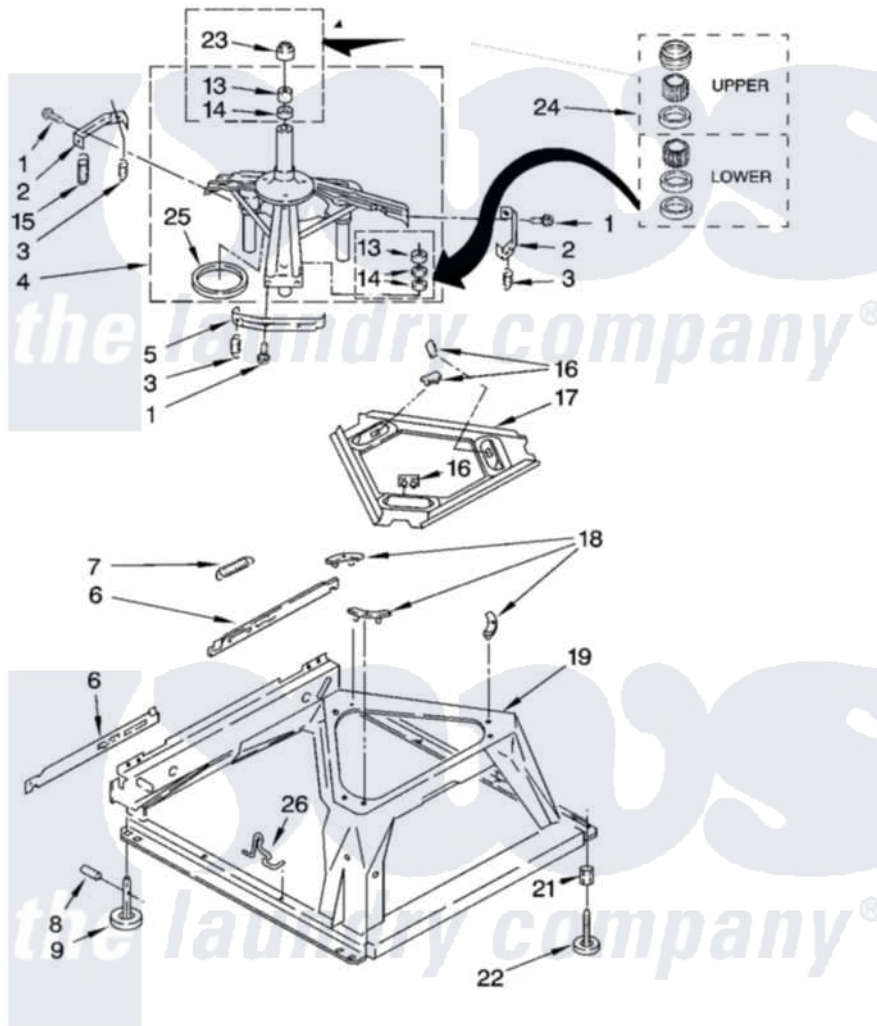

Whirlpool LBR4132PQ2 05 - MACHINE BASE PARTS

MACHINE BASE PARTS

For Model: LBR4132PQ2
(Designer White)

8

8180889

Whirlpool [Residential Whirlpool LBR4132PQ2 Washer Parts](#) Parts Diagram 05 - MACHINE BASE PARTS
Click on the part number to view part

Item	Original Part Number	Replaced By	Status	Part Description
1	3400076			Screw, Bracket Mounting
2	64067			Bracket, Spring Outer
3	63907			Spring, Suspension
4	8575214	280184		Support
5	64065			Bracket, Spring Outer
6	63138			Link, Leveling Mechanism
7	62597	8316845		Spring
8	62837			Pin, Knurled
9	62596	285244		Feet-Leveling
13	3347047	8546455		Bearing, Centerpost
14	357409	359449		Seal, Agitator Shaft
15	8534035	285901		Spring
16	62568	285219		Pad
17	3946509			Plate, Suspension
18	3363660	285744		Pad
19	3349337	285459		Base

21	3359452		Nut, Lock
22	389102	W10001130	Foot, Leveling
23	8577376		Seal, Centerpost
24	285203		Centerpost Bearing Kit
25	63134		Ring, Sound Deadening
26	63806	W10145155	Retainer, Suspension Spring