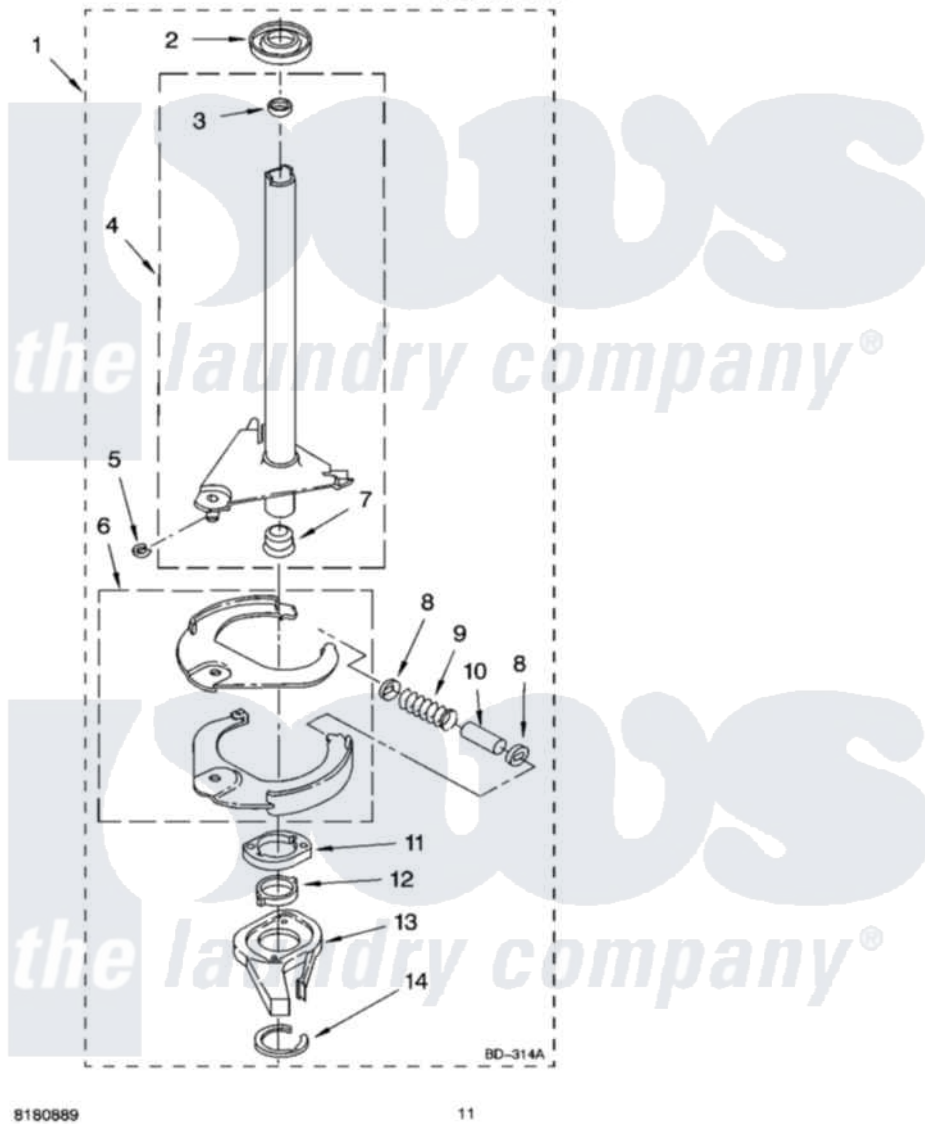

Whirlpool LBR4132PQ2 07 - BRAKE AND DRIVE TUBE PARTS

BRAKE AND DRIVE TUBE PARTS

For Model: LBR4132PQ2
(Designer White)

8180889

11

Whirlpool [Residential Whirlpool LBR4132PQ2 Washer Parts](#) Parts Diagram 07 - BRAKE AND DRIVE TUBE PARTS

[Click on the part number to view part](#)

Item	Original Part Number	Replaced By	Status	Part Description
1	388951	285792		Basketdrive
2	62658			Ring, Thrust
3	356427			Seal, Spin Pinion
4	64027	64208		Tube-Spin
5	64035	W10083190		Ring, Retaining
6	64232	285438		Shoe-Brake
7	62703	8546462		"T" Bearing, Spin Tube
8	3353956	285658		Sleeve
9	62647		Not Available	Spring, Brake
10	3355360	285658		Sleeve
11	661516	8546461		Cam, Brake Release
12	63022			Sleeve, Cam
13	64194	285790		Lining
14	90368	W10083200		Ring, Retaining
"	N/A		Not Available	FOLLOWING PARTS NOT ILLUSTRATED
"	285208			Lubricant