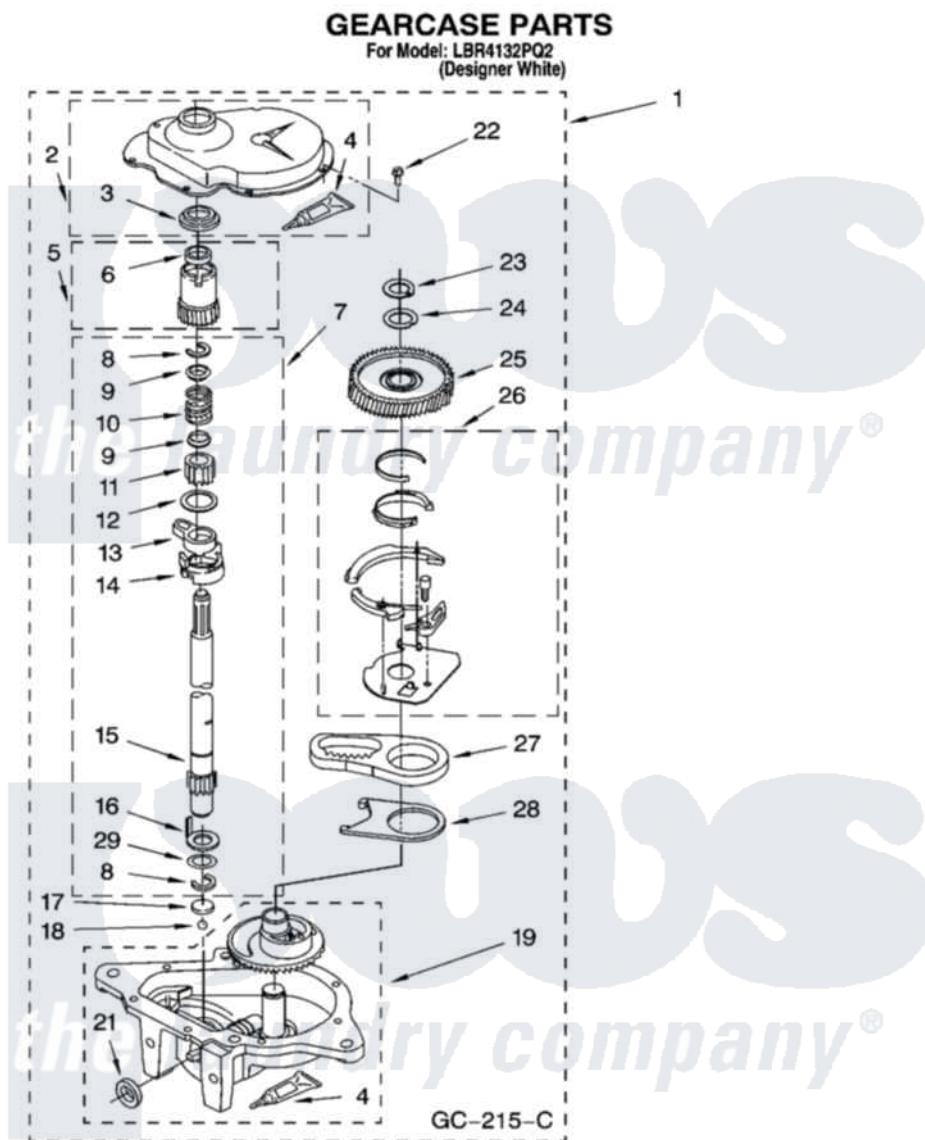

Whirlpool LBR4132PQ2 08 - GEARCASE PARTS

12

8180889

Whirlpool [Residential Whirlpool LBR4132PQ2 Washer Parts](#) Parts Diagram 08 - GEARCASE PARTS
Click on the part number to view part

Item	Original Part Number	Replaced By	Status	Part Description
1	3360630	3360629		Gearcase
2	285202			Cover, Gearcase
3	3349985			Seal, Gearcase Cover
4	285195			Sealer Sealer, Gasket
5	63320	285362		Gear and Pinion
6	356427			Seal, Spin Pinion
7	389387			Shaft, Agitator
8	90369		Not Available	Ring, Retaining (2)
9	62677			Retainer, Spring
10	62676			Spring, Agitator
11	63273	285509		Shaft, Agitator
12	62619			Washer, Agitator Gear
13	62580	285206		Cam-Agitator
14	62581	285206		Cam-Agitator
15	285509			Shaft, Agitator
16	62618			Washer, Cam Thrust

17	16018	285205	Bearing
18	85529	285205	Bearing
19	389230	285515	Gearcase
21	285352		Seal Kit, Thrust Plug
22	3351614		Screw, Gearcase Cover Mounting
23	3362552	285765	Ring-Retr
24	285735	285766	Washer Kit, Thrust
25	62570	285362	Gear and Pinon
26	388253	999516	Shelf-Glas
27	3349296	8546456	Rack, Connecting
28	62621		Actuator, Shift
29	388815		Washer, Intermediate 1 3976263 Miscellaneous Parts Bag 2 3976300 Washer, Inlet Hose 3 3366913 Clamp, Hose