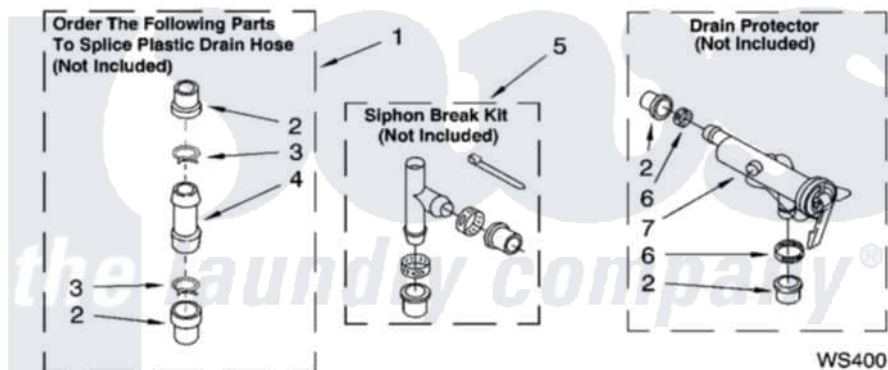

Whirlpool LBR4132PQ2 09 - WATER SYSTEM PARTS, OPTIONAL PARTS
(NOT INCLUDED)

WATER SYSTEM PARTS

For Model: LBR4132PQ2
(Designer White)

8180889

13

Whirlpool [Residential Whirlpool LBR4132PQ2 Washer Parts](#) Parts Diagram 09 - WATER SYSTEM PARTS,
OPTIONAL PARTS (NOT INCLUDED)
[Click on the part number to view part](#)

Item	Original Part Number	Replaced By	Status	Part Description
1	285442			Water System Parts
2	285321			Water System Parts
3	370447	285655		Clamp, Hose
4	16272			Connector, Straight
5	285320			Water System Parts
6	65349	285655		Clamp, Hose
7	367031			Water System Parts
	72017			Paint, Touch-Up
"	350938			Paint, Pressurized Spray B
"	350930			Paint, Pressurized Spray B
"	799344			Paint, Touch-Up)
"	N/A		Not Available	OIL
"	350572			Oil
"	N/A		Not Available	LUBRICANT
"	285208			Lubricant