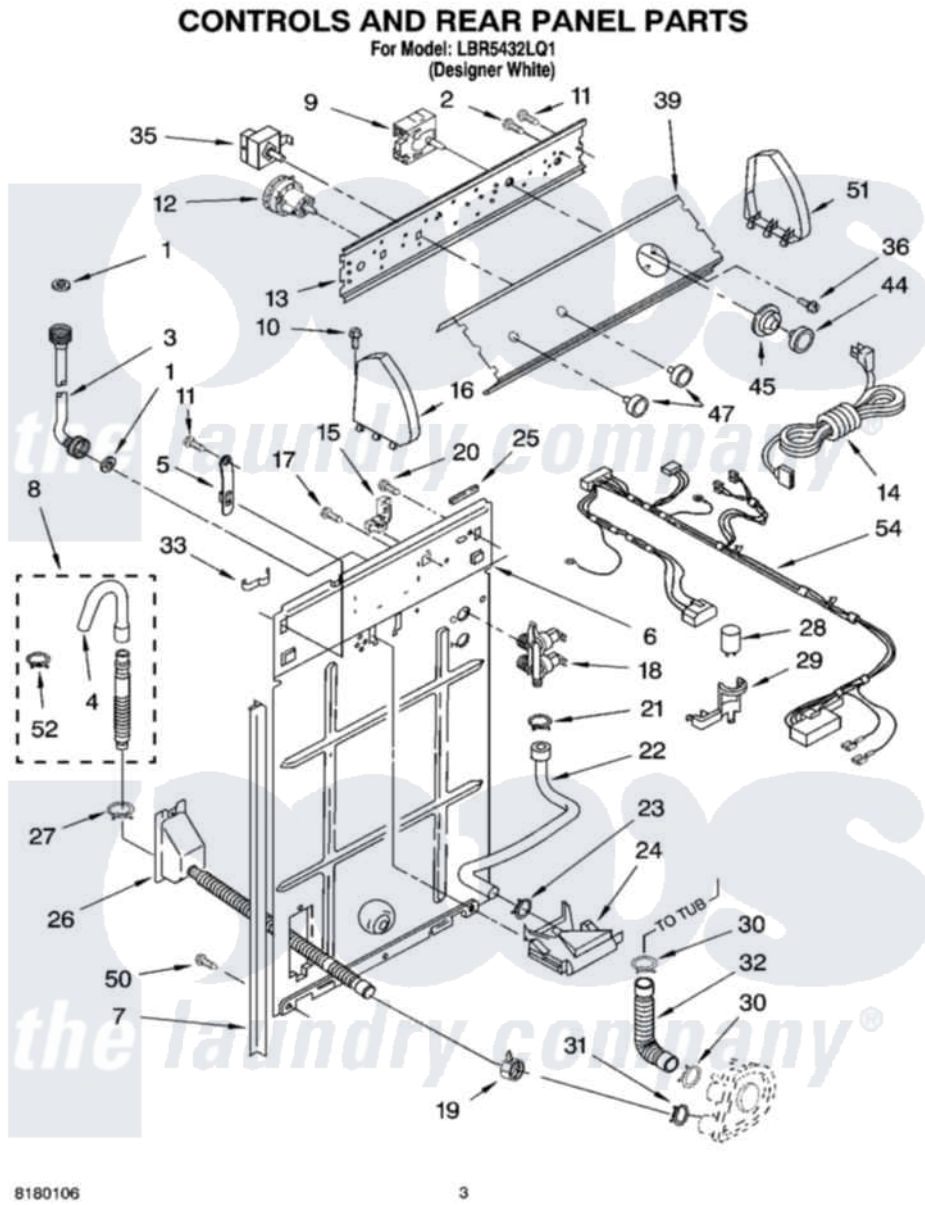

Whirlpool LBR5432LQ1 02 - CONTROL AND REAR PANEL PARTS

Whirlpool [Residential Whirlpool LBR5432LQ1 Washer Parts](#) Parts Diagram 02 - CONTROL AND REAR PANEL PARTS
Click on the part number to view part

Item	Original Part Number	Replaced By	Status	Part Description
1	3976300	16123		Washer Inlet-Hose Miscellaneous Parts Must be Ordered Separately.
2	3400073			Screw, Ground
3	3949374	89503		Hose-Inlet
"	3949375	89503		Hose-Inlet
4	3357027			Nozzle, Hose Drain
5	8318255	8568314		Strap, Console
6	3357976			Panel, Rear
7	62747			Pad, Rear Panel
8	3951609	285664		Hose
"	661577	285666		Hose
"	3357090	285702		Hose
9	3951154			Timer, Control
10	388326			Screw, 8-18 X 1.25
11	90767			Screw, 8A X 3/8 HeX Washer Head Tapping

12	3366849	W10339228	Switch-WL
13	3948814		Bracket, Control
14	661661	285800	Cord-Power
15	3952821	285777	Relief-Str
16	8271365	279962	Endcap
17	9740848		Screw, Mixing Valve Mounting
18	3955673	285805	Valve-Inlet
19	3976395		Restraint, Hose
20	3351614		Screw, Gearcase Cover Mounting
21	370451	596669	Clamp, Manifold
22	62662	3357328	Hose, Vacuum Break
23	371503	596669	Clamp, Manifold
24	3347034		Break, Vacuum
25	303294	3367669	Protector, Edge
26	8317940	W10358149	Drain Hose Assembly
27	3366912	356138	Clamp, Hose
28	661606	8572717	Capacitor, Motor Start
29	8318201	8318046	Clip, Capacitor
30	3363366	616099	Clamp
31	8317496	285655	Clamp, Hose
32	3951449	285871	Hose
33	3347812	8528351	Clip
35	661612	W10168256	Switch, Water Temperature
36	3400818		Screw, Timer Mounting
39	3955385		Panel, Console
44	8271345	3957824	Knob, Timer
45	8271351	3957849	Dial, Timer
47	8271339	3957799	Knob, Control
50	62863	3390631	Screw, 10-16 X 3/8
51	8271359	279962	Endcap
52	3366913	3357331	Clamp, Drain
54	3956517		Harness, Wiring