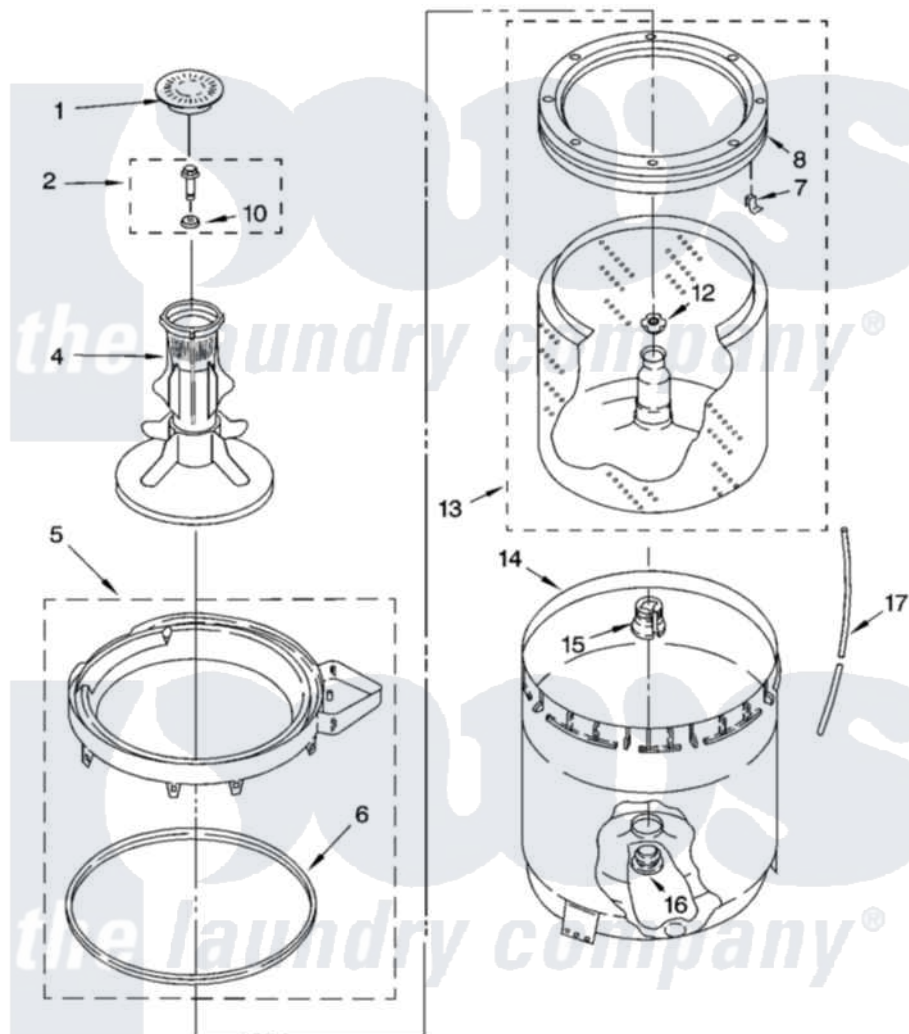

Whirlpool LBR5432LQ1 03 - AGITATOR, BASKET AND TUB PARTS

AGITATOR, BASKET AND TUB PARTS

For Model: LBR5432LQ1
(Designer White)

8180106

5

Whirlpool [Residential Whirlpool LBR5432LQ1 Washer Parts](#) Parts Diagram 03 - AGITATOR, BASKET AND TUB PARTS

[Click on the part number to view part](#)

Item	Original Part Number	Replaced By	Status	Part Description
1	3352483			Cap, Agitator
2	358237			Screw And Washer
4	63377			Agitator
5	3360611			Tub Ring And Gasket Assembly
6	3359586			Gasket, Tub Ring
7	8519815			Clip, Balance Ring
8	3956205			Balance Ring
10	3949550			Washer
12	21366			Nut, Spanner
13	3956206	3956207		Basket And Balance Ring
14	63125			Tub
15	389140			Tub Block, Basket Drive
16	383727			Gasket, Centerpod
17	3363657	353244		Hose, Pressure Switch