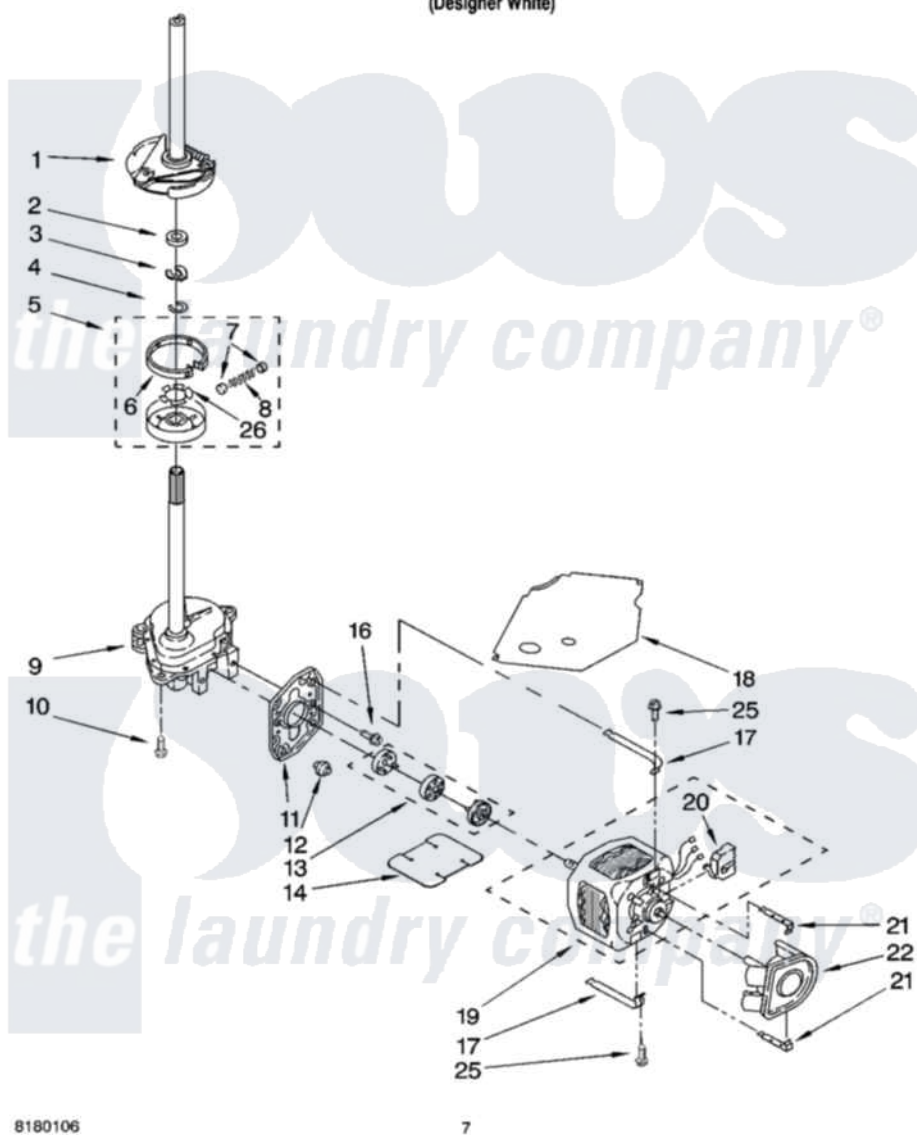

Whirlpool LBR5432LQ1 04 - BRAKE, CLUTCH, GEARCASE, MOTOR AND PUMP PARTS

BRAKE, CLUTCH, GEARCASE, MOTOR AND PUMP PARTS

For Model: LBR5432LQ1
(Designer White)

8180106

7

Whirlpool [Residential Whirlpool LBR5432LQ1 Washer Parts](#) Parts Diagram 04 - BRAKE, CLUTCH, GEARCASE, MOTOR AND PUMP PARTS

[Click on the part number to view part](#)

Item	Original Part Number	Replaced By	Status	Part Description
1	388951	285792		Basketdrive
2	63292			Washer, Spin Tube Thrust
3	62697	W10080230		Ring, Spin Tube Support
4	63283	285353		Ring
5	3951311	285785		Clutch
6	3951308	285790		Lining
7	62646			Cap, Clutch Spring
8	3946792			Spring And Damper Assembly
9	3360630	3360629		Gearcase
10	3357334	3400516		Screw Anti-Rattle
11	62611			Plate, Motor Mount To Gearcase
12	62691			Grommet, Motor
13	285753	285753A		Coupling
14	3946532			Shield, Motor

16	3400516		Screw Anti-Rattle
17	3349637	W10086010	Retainer, Motor
18	3362089		Shield, Tub To Motor
19	8528157	661600	Motor, Main Drive
20	3952056		Switch, Main Drive Motor
21	62700	8546127	Retainer, Pump
22	3363394		Pump
25	3387485	273556	Screw, 10-16 X 5/8
26	3355454		Clip, Main Drive