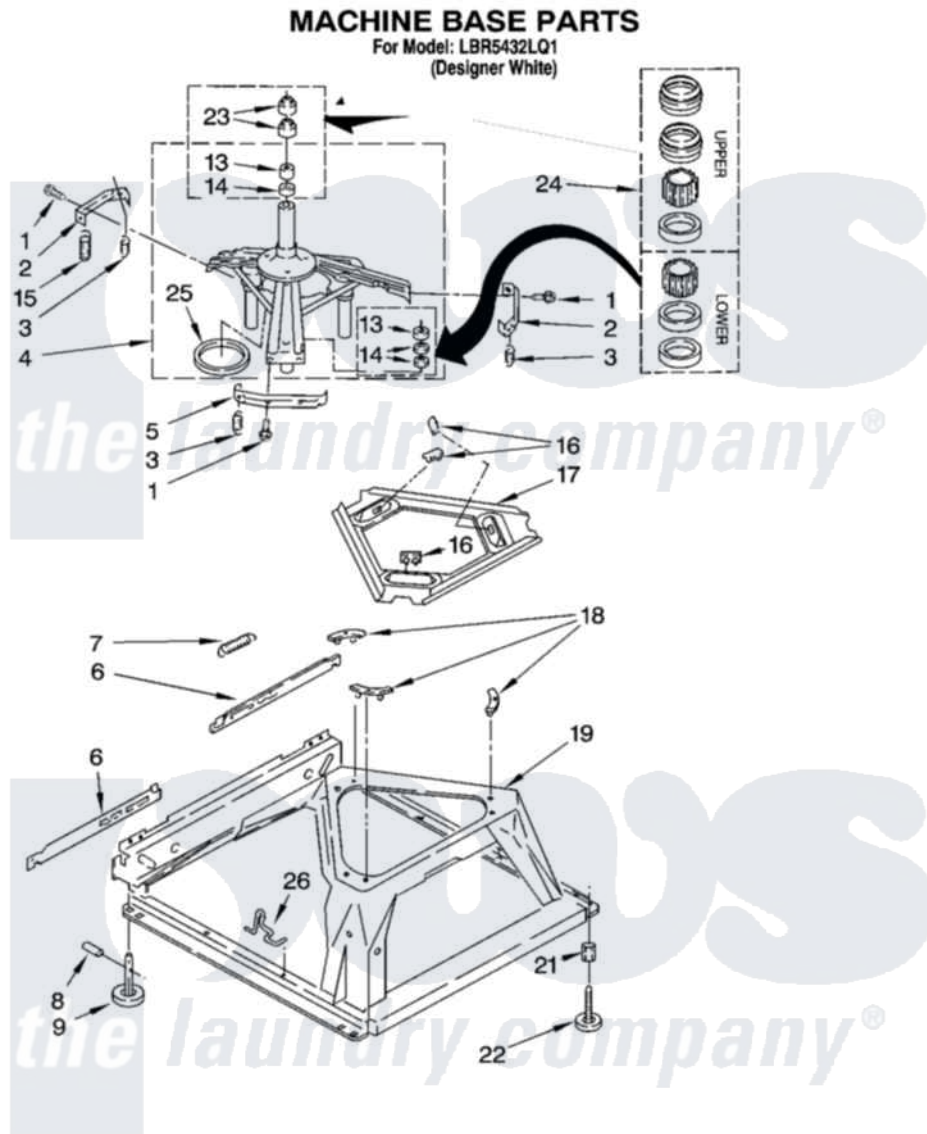

Whirlpool LBR5432LQ1 05 - MACHINE BASE PARTS

8

8180108

Whirlpool [Residential Whirlpool LBR5432LQ1 Washer Parts](#) Parts Diagram 05 - MACHINE BASE PARTS
Click on the part number to view part

Item	Original Part Number	Replaced By	Status	Part Description
1	3400076			Screw, Bracket Mounting
2	64067			Bracket, Spring Outer
3	63907			Spring, Suspension
4	3362087	280184		Support
5	64065			Bracket, Spring Outer
6	63138			Link, Leveling Mechanism
7	62597	8316845		Spring
8	62837			Pin, Knurled
9	62596	285244		Feet-Leveling
13	3347047	8546455		Bearing, Centerpost
14	357409	359449		Seal, Agitator Shaft
15	388492	W10250667		Spring, Counterweight
16	62568	285219		Pad
17	3946509			Plate, Suspension
18	3363660	285744		Pad
19	3349337	285459		Base

21	3359452		Nut, Lock
22	389102	W10001130	Foot, Leveling
23	356934	8577376	Seal, Centerpost
24	285203		Centerpost Bearing Kit
25	63134		Ring, Sound Deadening
26	63806	W10145155	Retainer, Suspension Spring