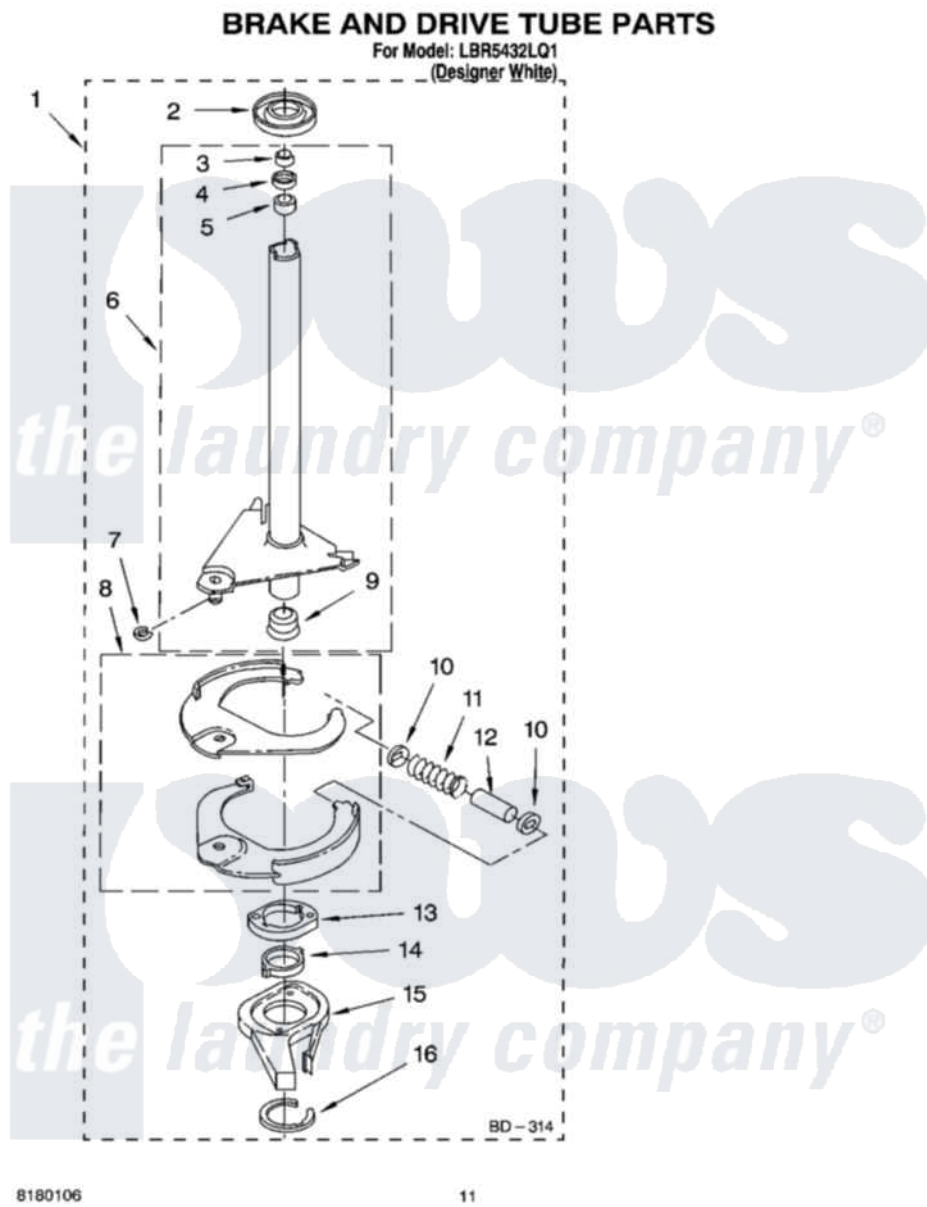

Whirlpool LBR5432LQ1 07 - BRAKE AND DRIVE TUBE PARTS

8180106

11

Whirlpool [Residential Whirlpool LBR5432LQ1 Washer Parts](#) Parts Diagram 07 - BRAKE AND DRIVE TUBE PARTS
Click on the part number to view part

Item	Original Part Number	Replaced By	Status	Part Description
1	388951	285792		Basketdrive
2	62658			Ring, Thrust
3	91939			Seal, Shaft
4	356427			Seal, Spin Pinion
5	356937			Spacer, Drive Tube
6	64027	64208		Tube-Spin
7	64035	W10083190		Ring, Retaining
8	64232	285438		Shoe-Brake
9	62703	8546462		"T" Bearing, Spin Tube
10	62648	285658		Sleeve
11	62647		Not Available	Spring, Brake
12	62909	285658		Sleeve
13	63023	8546461		Cam, Brake Release
14	63022			Sleeve, Cam
15	64194	285790		Lining
16	90368	W10083200		Ring, Retaining

" N/A

Not Available

FOLLOWING PARTS NOT
ILLUSTRATED

" [285208](#)

Lubricant