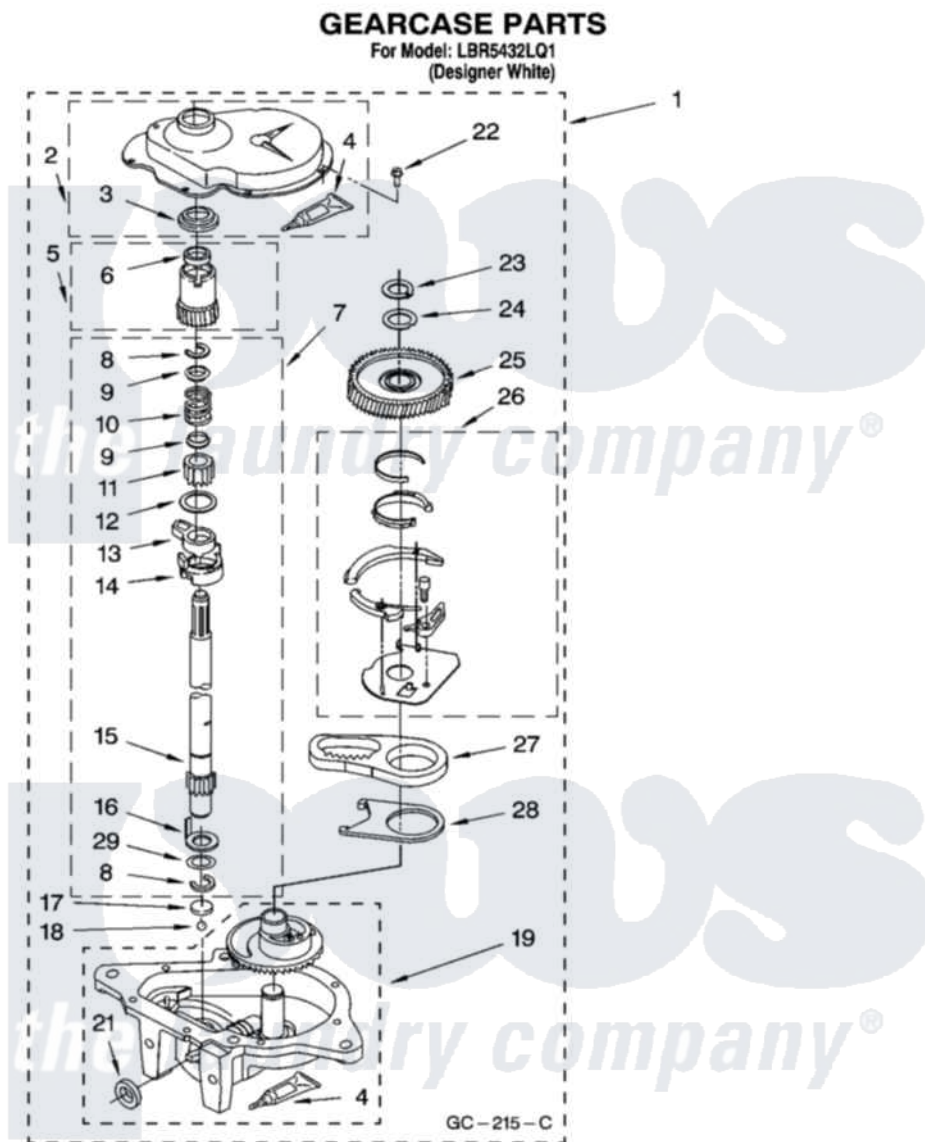

# Whirlpool LBR5432LQ1 08 - GEARCASE PARTS

12

8180108

Whirlpool [Residential Whirlpool LBR5432LQ1 Washer Parts](#) Parts Diagram 08 - GEARCASE PARTS  
Click on the part number to view part

Item	Original Part Number	Replaced By	Status	Part Description
1	3360630	<a href="#">3360629</a>		Gearcase
2	<a href="#">285202</a>			Cover, Gearcase
3	<a href="#">3349985</a>			Seal, Gearcase Cover
4	<a href="#">285195</a>			Sealer Sealer, Gasket
5	63320	<a href="#">285362</a>		Gear and Pinion
6	<a href="#">356427</a>			Seal, Spin Pinion
7	<a href="#">389387</a>			Shaft, Agitator
8	90369		Not Available	Ring, Retaining (2)
9	<a href="#">62677</a>			Retainer, Spring
10	<a href="#">62676</a>			Spring, Agitator
11	63273	<a href="#">285509</a>		Shaft, Agitator
12	<a href="#">62619</a>			Washer, Agitator Gear
13	62580	<a href="#">285206</a>		Cam-Agitator
14	62581	<a href="#">285206</a>		Cam-Agitator
15	<a href="#">285509</a>			Shaft, Agitator
16	<a href="#">62618</a>			Washer, Cam Thrust

17	16018	<a href="#">285205</a>	Bearing
18	85529	<a href="#">285205</a>	Bearing
19	389230	<a href="#">285515</a>	Gearcase
21	<a href="#">285352</a>		Seal Kit, Thrust Plug
22	<a href="#">3351614</a>		Screw, Gearcase Cover Mounting
23	3362552	<a href="#">285765</a>	Ring-Retr
24	285735	<a href="#">285766</a>	Washer Kit, Thrust
25	62570	<a href="#">285362</a>	Gear and Pinon
26	388253	<a href="#">999516</a>	Shelf-Glas
27	3349296	<a href="#">8546456</a>	Rack, Connecting
28	<a href="#">62621</a>		Actuator, Shift
29	<a href="#">388815</a>		Washer, Intermediate 1 3976263 Miscellaneous Parts Bag 2 3976300 Washer, Inlet Hose 3 3366913 Clamp, Hose