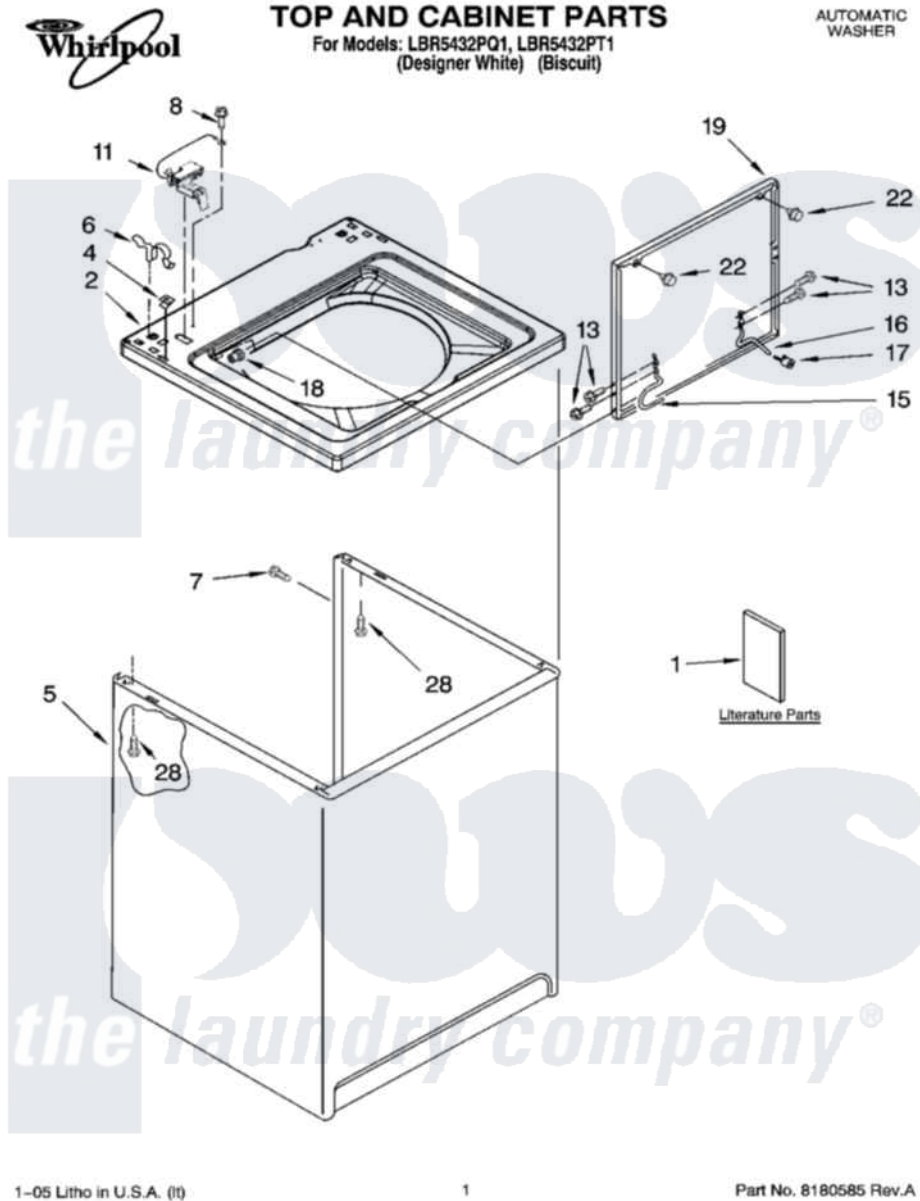

Whirlpool LBR5432PQ1 01 - TOP AND CABINET PARTS

1-05 Litho in U.S.A. (It)

1

Part No. 8180585 Rev.A

Whirlpool [Residential Whirlpool LBR5432PQ1 Washer Parts](#) Parts Diagram 01 - TOP AND CABINET PARTS
 Click on the part number to view part

Item	Original Part Number	Replaced By	Status	Part Description
1	3957165		Not Available	Installation Instructions
"	3955901		Not Available	Feature Sheet
"	3955869		Not Available	Use & Care Guide
"	8557228		Not Available	Wiring Diagram
"	3956946		Not Available	Energy Guide
"	N/A		Not Available	Following May Be Purchased
"	N/A		Not Available	DO-IT-YOURSELF REPAIR MANUALS
"	4313896			Do-It-Yourself Repair Manuals
2	8541621			Top
"	8541623			Top
4	357213			Nut, Push-In
5	63128			Cabinet
"	3954777			Cabinet
6	62780			Clip, Top And Cabinet And Rear Panel
7	3357011	308685		Side Trim)

8	3351614		Screw, Gearcase Cover Mounting
11	8318084		Switch, Lid
13	3351355	W10119828	Screw, Lid Hinge Mounting
15	8318088		Hinge, Lid
16	54583		Hinge, Lid
17	19119		Bumper, Lid Hinge
18	21258		Bearing, Lid Hinge
19	8542383	W10193857	Lid
"	8542385	3957521	Lid
22	9724509		Bumper, Lid
28	3390631		Screw, 10-16 X 3/8