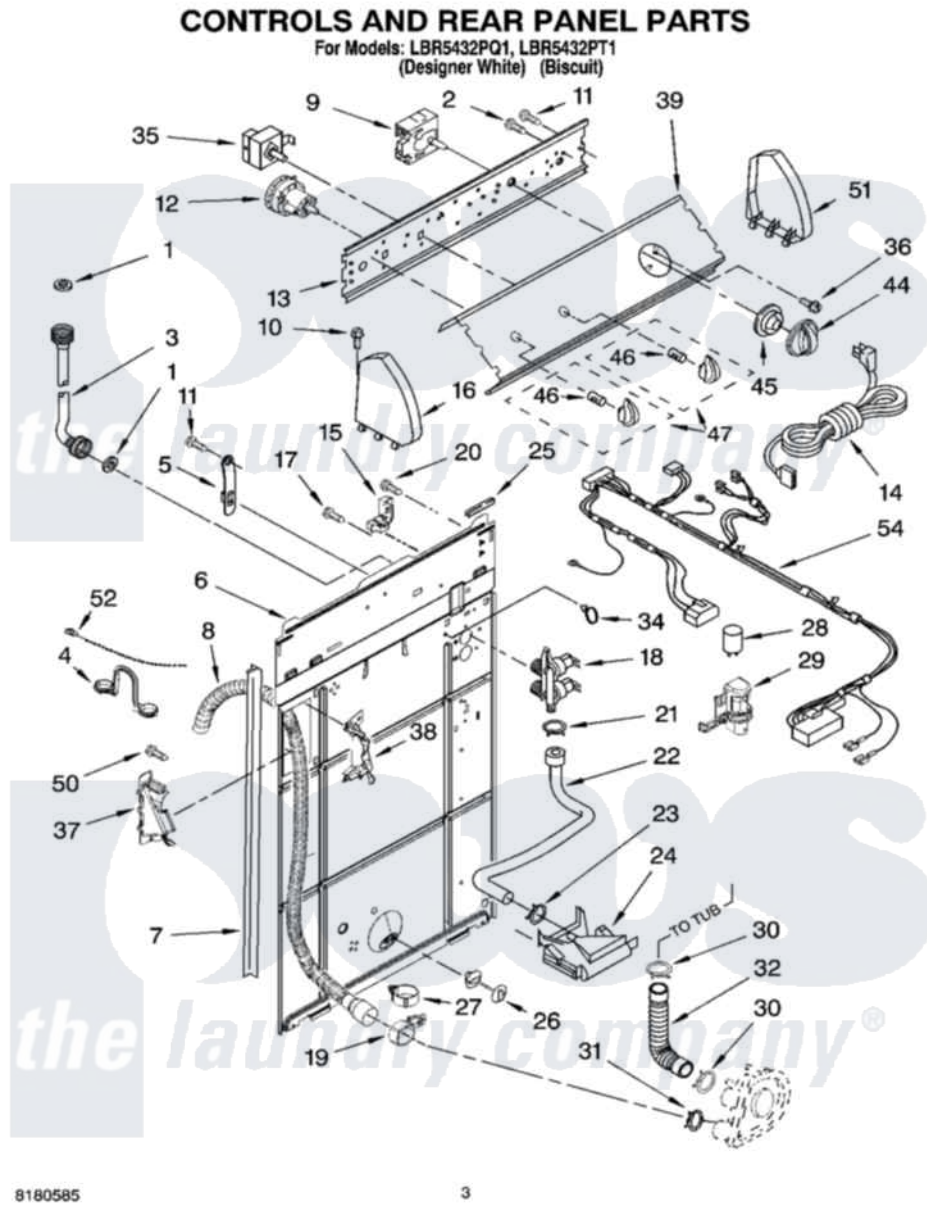

Whirlpool LBR5432PQ1 02 - CONTROLS AND REAR PANEL PARTS

8180585

3

Whirlpool Residential Whirlpool LBR5432PQ1 Washer Parts Parts Diagram 02 - CONTROLS AND REAR PANEL PARTS
Click on the part number to view part

Item	Original Part Number	Replaced By	Status	Part Description
1	3976300	16123		Washer Inlet-Hose Miscellaneous Parts Must be Ordered Separately.
2	3400073			Screw, Ground
3	8571377	89503		Hose-Inlet
"	8571378	89503		Hose-Inlet
4	8541672	8577378		U-Bend, Drain Hose
5	8318255	8568314		Strap, Console
6	8541686			Panel, Rear
7	62747			Pad, Rear Panel
8	8559373	W10096921		Drain Hose Assembly
9	8557226			Timer, Control
10	388326			Screw, 8-18 X 1.25
11	90767			Screw, 8A X 3/8 HeX Washer Head Tapping
12	3366849	W10339228		Switch-WL
13	3948814			Bracket, Control