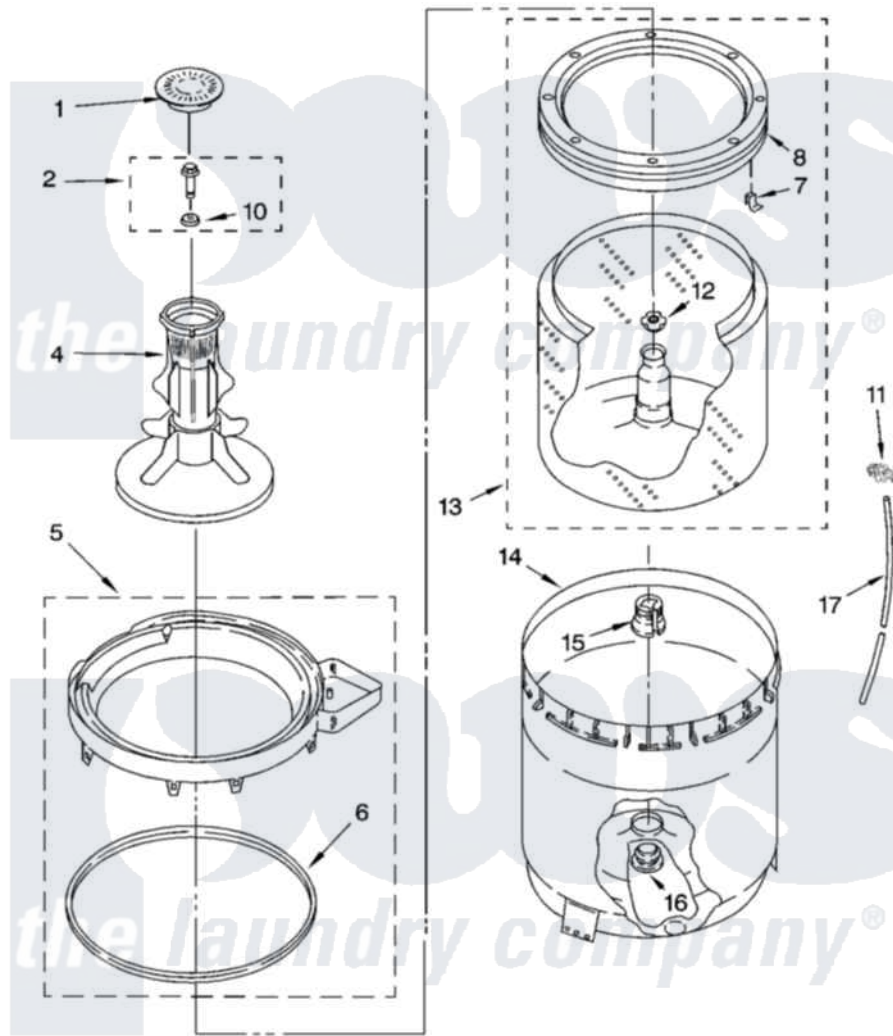

# Whirlpool LBR5432PQ1 03 - AGITATOR, BASKET AND TUB PARTS

## AGITATOR, BASKET AND TUB PARTS

For Models: LBR5432PQ1, LBR5432PT1  
(Designer White) (Biscuit)

8180585

5

Whirlpool [Residential Whirlpool LBR5432PQ1 Washer Parts](#) Parts Diagram 03 - AGITATOR, BASKET AND TUB PARTS  
Click on the part number to view part

Item	Original Part Number	Replaced By	Status	Part Description
1	<a href="#">3352483</a>			Cap, Agitator
2	<a href="#">358237</a>			Screw And Washer
4	<a href="#">63377</a>			Agitator
5	<a href="#">3360611</a>			Tub Ring And Gasket Assembly
6	<a href="#">3359586</a>			Gasket, Tub Ring
7	<a href="#">8519815</a>			Clip, Balance Ring
8	<a href="#">3956205</a>			Balance Ring
10	<a href="#">3949550</a>			Washer
11	<a href="#">2219077</a>			Clip, Pressure Switch Hose
12	<a href="#">21366</a>			Nut, Spanner
13	3956206	<a href="#">3956207</a>		Basket And Balance Ring
14	<a href="#">63125</a>			Tub
15	<a href="#">389140</a>			Tub Block, Basket Drive
16	<a href="#">383727</a>			Gasket, Centerpodt
17	3363657	<a href="#">353244</a>		Hose, Pressure Switch