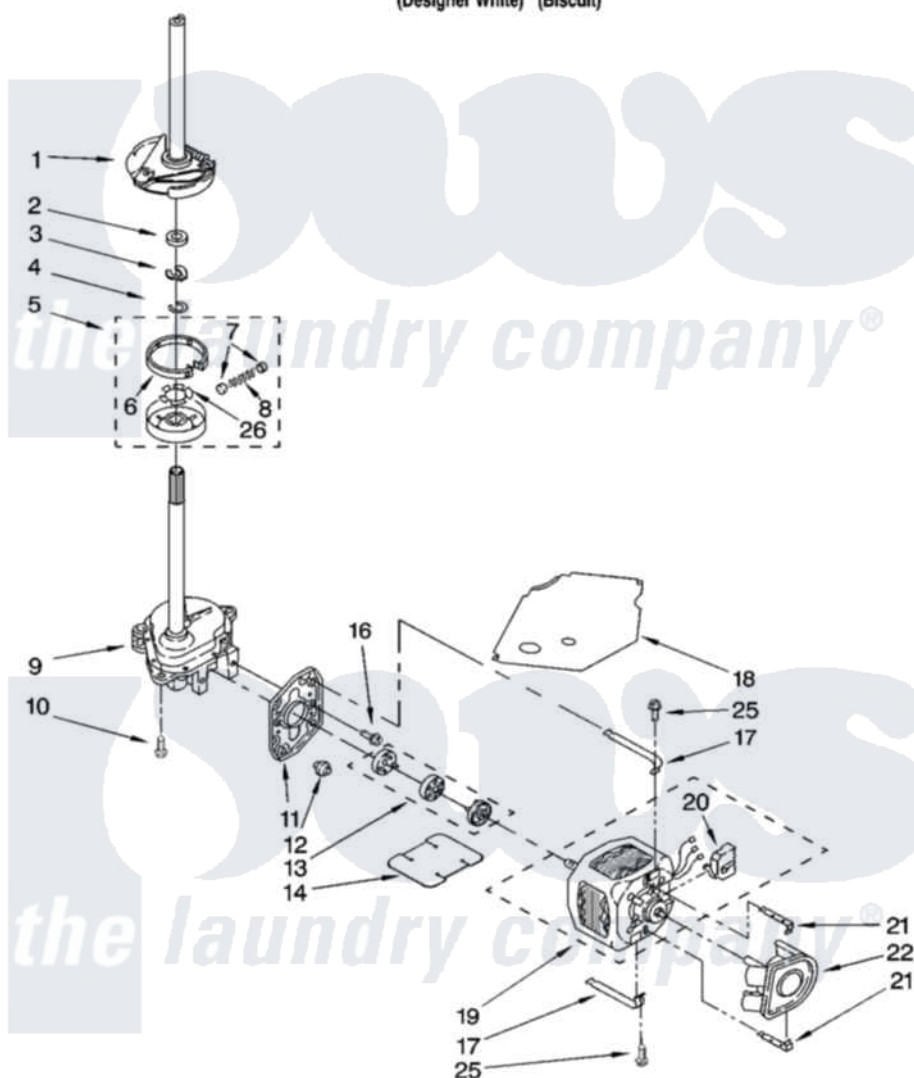

Whirlpool LBR5432PQ1 04 - BRAKE, CLUTCH, GEARCASE, MOTOR AND PUMP PARTS

BRAKE, CLUTCH, GEARCASE, MOTOR AND PUMP PARTS

For Models: LBR5432PQ1, LBR5432PT1
(Designer White) (Biscuit)

8180585

7

Whirlpool [Residential Whirlpool LBR5432PQ1 Washer Parts](#) Parts Diagram 04 - BRAKE, CLUTCH, GEARCASE, MOTOR AND PUMP PARTS
Click on the part number to view part

Item	Original Part Number	Replaced By	Status	Part Description
1	388951	285792		Basketdrive
2	63292			Washer, Spin Tube Thrust
3	62697	W10080230		Ring, Spin Tube Support
4	63283	285353		Ring
5	3951311	285785		Clutch
6	3951308	285790		Lining
7	62646			Cap, Clutch Spring
8	3946792			Spring And Damper Assembly
9	3360630	3360629		Gearcase
10	3357334	3400516		Screw Anti-Rattle
11	62611			Plate, Motor Mount To Gearcase
12	62691			Grommet, Motor
13	285753	285753A		Coupling
14	3946532			Shield, Motor

16	3400516		Screw Anti-Rattle
17	3349637	W10086010	Retainer, Motor
18	3362089		Shield, Tub To Motor
19	8528157	661600	Motor, Main Drive
20	3952056		Switch, Main Drive Motor
21	8546127		Retainer, Pump
22	3363394		Pump
25	3387485	273556	Screw, 10-16 X 5/8
26	3355454		Clip, Main Drive