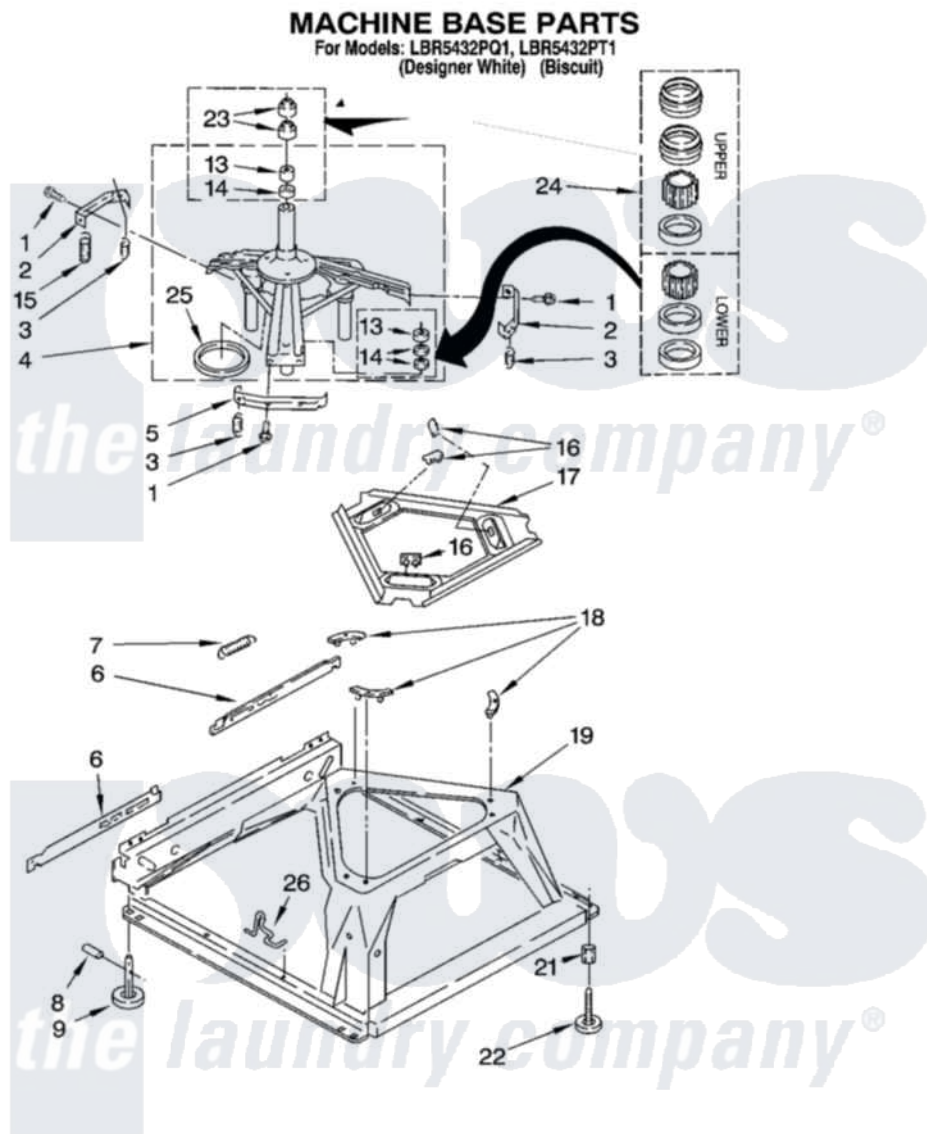

# Whirlpool LBR5432PQ1 05 - MACHINE BASE PARTS

8

8180585

Whirlpool [Residential Whirlpool LBR5432PQ1 Washer Parts](#) Parts Diagram 05 - MACHINE BASE PARTS  
Click on the part number to view part

Item	Original Part Number	Replaced By	Status	Part Description
1	<a href="#">3400076</a>			Screw, Bracket Mounting
2	<a href="#">64067</a>			Bracket, Spring Outer
3	<a href="#">63907</a>			Spring, Suspension
4	3362087	<a href="#">280184</a>		Support
5	<a href="#">64065</a>			Bracket, Spring Outer
6	<a href="#">63138</a>			Link, Leveling Mechanism
7	62597	<a href="#">8316845</a>		Spring
8	<a href="#">62837</a>			Pin, Knurled
9	62596	<a href="#">285244</a>		Feet-Leveling
13	3347047	<a href="#">8546455</a>		Bearing, Centerpost
14	357409	<a href="#">359449</a>		Seal, Agitator Shaft
15	388492	<a href="#">W10250667</a>		Spring, Counterweight
16	62568	<a href="#">285219</a>		Pad
17	<a href="#">3946509</a>			Plate, Suspension
18	3363660	<a href="#">285744</a>		Pad
19	3349337	<a href="#">285459</a>		Base

21	<a href="#">3359452</a>		Nut, Lock
22	389102	<a href="#">W10001130</a>	Foot, Leveling
23	356934	<a href="#">8577376</a>	Seal, Centerpost
24	<a href="#">285203</a>		Centerpost Bearing Kit
25	<a href="#">63134</a>		Ring, Sound Deadening
26	63806	<a href="#">W10145155</a>	Retainer, Suspension Spring